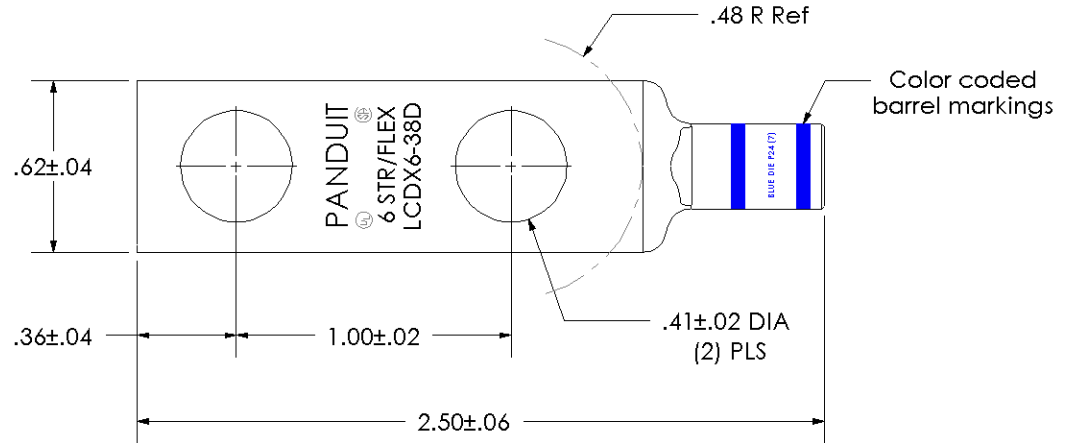

THIS COPY IS PROVIDED ON A RESTRICTED BASIS AND IS NOT TO BE USED IN ANY WAY DETRIMENTAL TO THE INTERESTS OF PANDUIT CORP.

Material	High Conductivity Seamless Copper Tube
Plating	Electro-Tin
Wire Size	6 STR/FLEX
Wire Type	Stranded Copper: Class B & C, Compact, Class G, H, I, K, M, Locomotive
Wire Strip Length	9/16 in.
Stud Size	3/8 in.
UL Listed Wire Connector	Yes, for applications up to 35kv. Consult cable manufacturer for voltage stress relief instructions with applications greater than 2000 volts.
UL Temperature Rating	90° C
C.S.A Certified Wire Connector	Yes
Panduit Color Code on Barrel	BLUE
Panduit Die Index No. on Barrel	P24
Alternate Industry Die Index No. ( ) on Barrel	(7)

CERTIFIED

LISTED Wire Connector

01	7/03	TLCO	TLCO	REMOVED PANDUIT FROM BARREL MARKINGS	10918
REV	DATE	BY	CHK	DESCRIPTION	ECN

PANDUIT CORP. TINLEY PARK, ILLINOIS

LCDX6-38D-L
Copper Lug - Two-Hole, Standard Flex Barrel

SCALE N/A

DRAWING NO / CAD FILE

LCDX6-38D-CUST