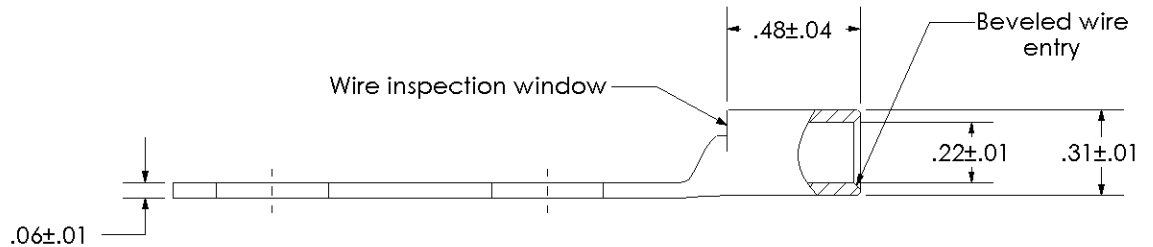

THIS COPY IS PROVIDED ON A RESTRICTED BASIS AND IS NOT TO BE USED IN ANY WAY DETRIMENTAL TO THE INTERESTS OF PANDUIT CORP.

Material	High Conductivity Seamless Copper Tube
Plating	Electro-Tin
Wire Size	6 STR/FLEX
Wire Type	Stranded Copper: Class B & C, Compact, Class G, H, I, K, M, Locomotive
Wire Strip Length	9/16 in.
Stud Size	3/8 in.
UL Listed Wire Connector	Yes, for applications up to 35kv. Consult cable manufacturer for voltage stress relief instructions with applications greater than 2000 volts.
UL Temperature Rating	90° C
C.S.A Certified Wire Connector	Yes
Panduit Color Code on Barrel	BLUE
Panduit Die Index No. on Barrel	P24
Alternate Industry Die Index No. ( ) on Barrel	(7)

CERTIFIED

LISTED Wire Connector

01	7/03	TLCO	TLCO	REMOVED PANDUIT FROM BARREL MARKINGS	10918
REV	DATE	BY	CHK	DESCRIPTION	ECN

PANDUIT CORP. TINLEY PARK, ILLINOIS

LCDX6-38D-L
Copper Lug - Two-Hole, Standard Flex Barrel

SCALE N/A

DRAWING NO / CAD FILE

LCDX6-38D-CUST