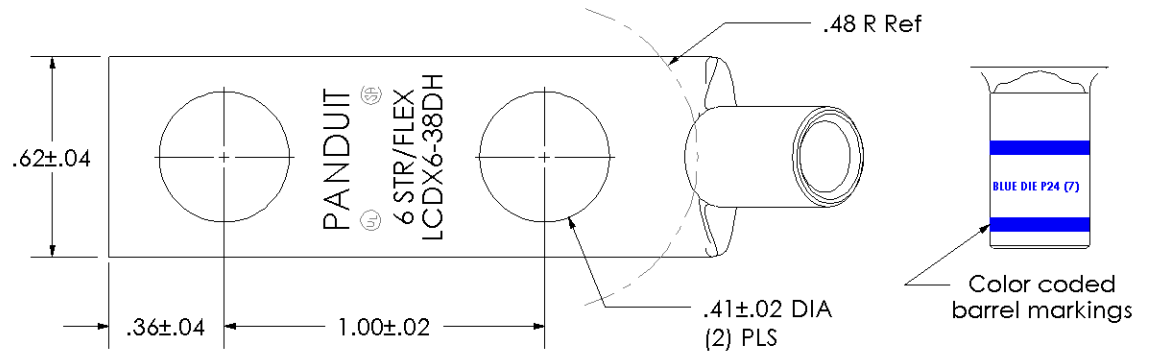

THIS COPY IS PROVIDED ON A RESTRICTED BASIS AND IS NOT TO BE USED IN ANY WAY DETRIMENTAL TO THE INTERESTS OF PANDUIT CORP.

Material	High Conductivity Seamless Copper Tube
Plating	Electro-Tin
Wire Size	6 STR/FLEX
Wire Type	Stranded Copper: Class B & C, Compact, Class G, H, I, K, M, Locomotive
Wire Strip Length	9/16 in.
Stud Size	3/8 in.
UL Listed Wire Connector	Yes, for applications up to 35kv. Consult cable manufacturer for voltage stress relief instructions with applications greater than 2000 volts.
UL Temperature Rating	90° C
C.S.A Certified Wire Connector	Yes
Panduit Color Code on Barrel	BLUE
Panduit Die Index No. on Barrel	P24
Alternate Industry Die Index No. ( ) on Barrel	(7)