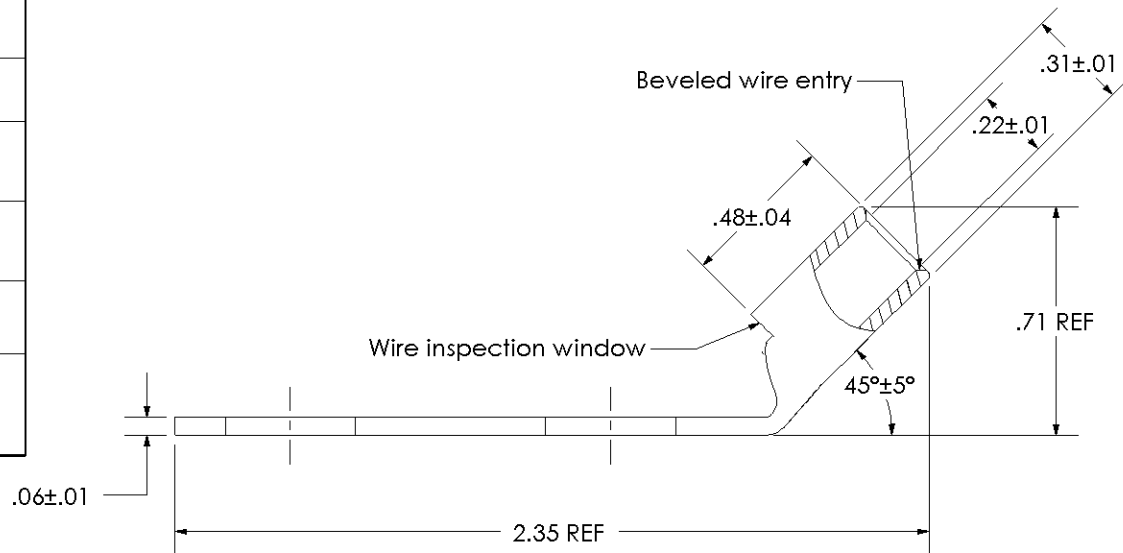

THIS COPY IS PROVIDED ON A RESTRICTED BASIS AND IS NOT TO BE USED IN ANY WAY DETRIMENTAL TO THE INTERESTS OF PANDUIT CORP.

Material	High Conductivity Seamless Copper Tube
Plating	Electro-Tin
Wire Size	6 STR/FLEX
Wire Type	Stranded Copper: Class B & C, Compact, Class G, H, I, K, M, Locomotive
Wire Strip Length	9/16 in.
Stud Size	3/8 in.
UL Listed Wire Connector	Yes, for applications up to 35kv. Consult cable manufacturer for voltage stress relief instructions with applications greater than 2000 volts.
UL Temperature Rating	90° C
C.S.A Certified Wire Connector	Yes
Panduit Color Code on Barrel	BLUE
Panduit Die Index No. on Barrel	P24
Alternate Industry Die Index No. ( ) on Barrel	(7)