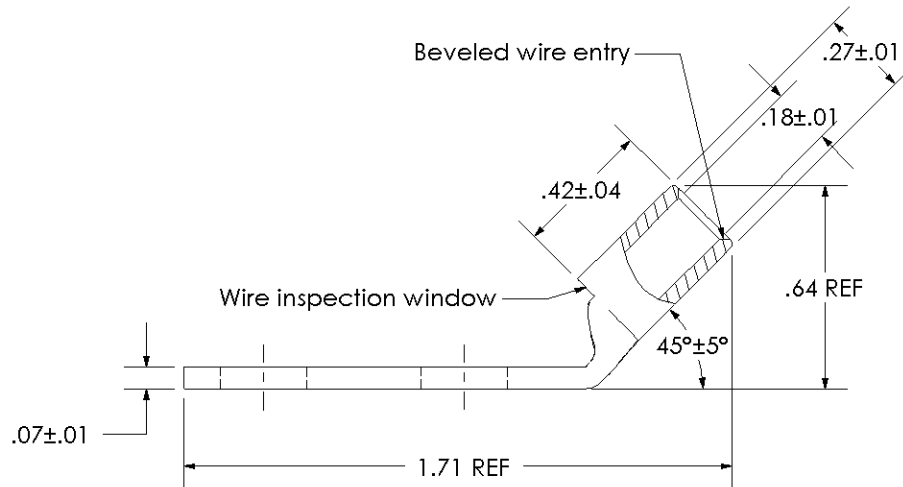

Material	High Conductivity Seamless Copper Tube
Plating	Electro-Tin
Wire Size	8 STR/FLEX
Wire Type	Stranded Copper: Class B & C, Compact, Class G, H, I, K, M, Locomotive
Wire Strip Length	1/2 in.
Stud Size	1/4 in.
UL Listed Wire Connector	Yes, for applications up to 35kv. Consult cable manufacturer for voltage stress relief instructions with applications greater than 2000 volts.
UL Temperature Rating	90° C
C.S.A Certified Wire Connector	Yes
Panduit Color Code on Barrel	RED
Panduit Die Index No. on Barrel	P21
Alternate Industry Die Index No. () on Barrel	N/A