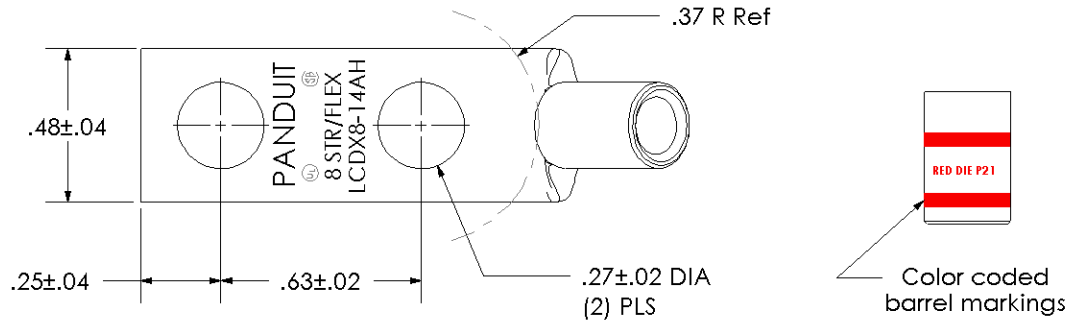

Material	High Conductivity Seamless Copper Tube
Plating	Electro-Tin
Wire Size	8 STR/FLEX
Wire Type	Stranded Copper: Class B & C, Compact, Class G, H, I, K, M, Locomotive
Wire Strip Length	1/2 in.
Stud Size	1/4 in.
UL Listed Wire Connector	Yes, for applications up to 35kv. Consult cable manufacturer for voltage stress relief instructions with applications greater than 2000 volts.
UL Temperature Rating	90° C
C.S.A Certified Wire Connector	Yes
Panduit Color Code on Barrel	RED
Panduit Die Index No. on Barrel	P21
Alternate Industry Die Index No. () on Barrel	N/A