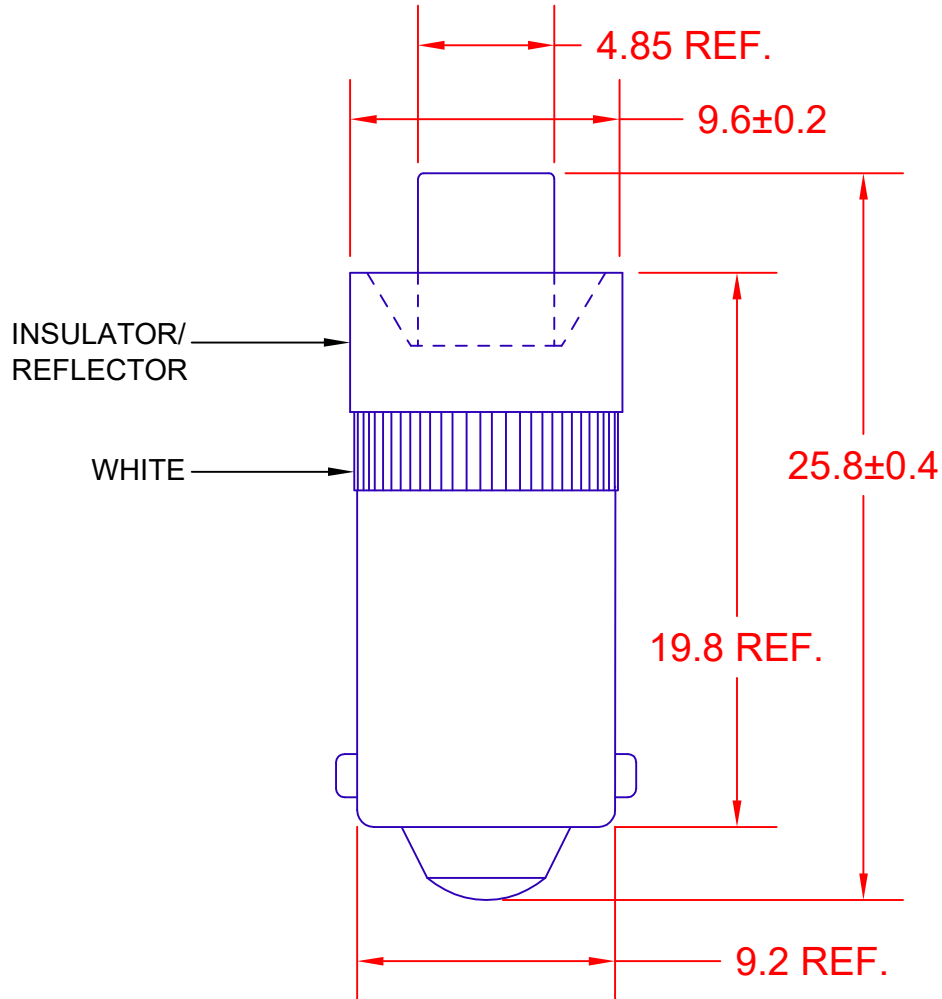

FEATURES

**Non-Polarized
120V AC or DC Operation**

ELECTRICAL OPTICAL CHARACTERISTICS

COLOR	AC/DC VOLTS	AMPS (mA)	LUMINOUS INTENSITY (mcd)	KELVIN TEMPERATURE	50% POWER ANGLE (deg.)
WHITE	120	20 (MAX.)	100 TYPICAL	7,000 TYPICAL	65

JKL PART NUMBER: LE-BA9S-120W

METRIC THIRD ANGLE PROJECTION			DIMENSIONS ARE IN MILLIMETERS TOLERANCE UNLESS OTHERWISE SPECIFIED 1 PL +/- REF. 2 PL +/- REF. ANGLE +/- 0		JKL COMPONENTS CORPORATION					
					TITLE 120V T-3 1/4 BAYONET BASED WHITE LED					
RELEASED			3/19/18		SIZE A	FSCM NO. 55335	DRAWING NO. LE-BA9S-120W			
REV. NO.	DESCRIPTION/ECO NUMBER		APPV'D DATE	- CAD DRAWING - MANUAL REVISIONS NOT PERMITTED		SCALE NONE	RELEASED DATE 3/19/18	REVISION DATE	REV. NO.	SHEET 1 OF 1