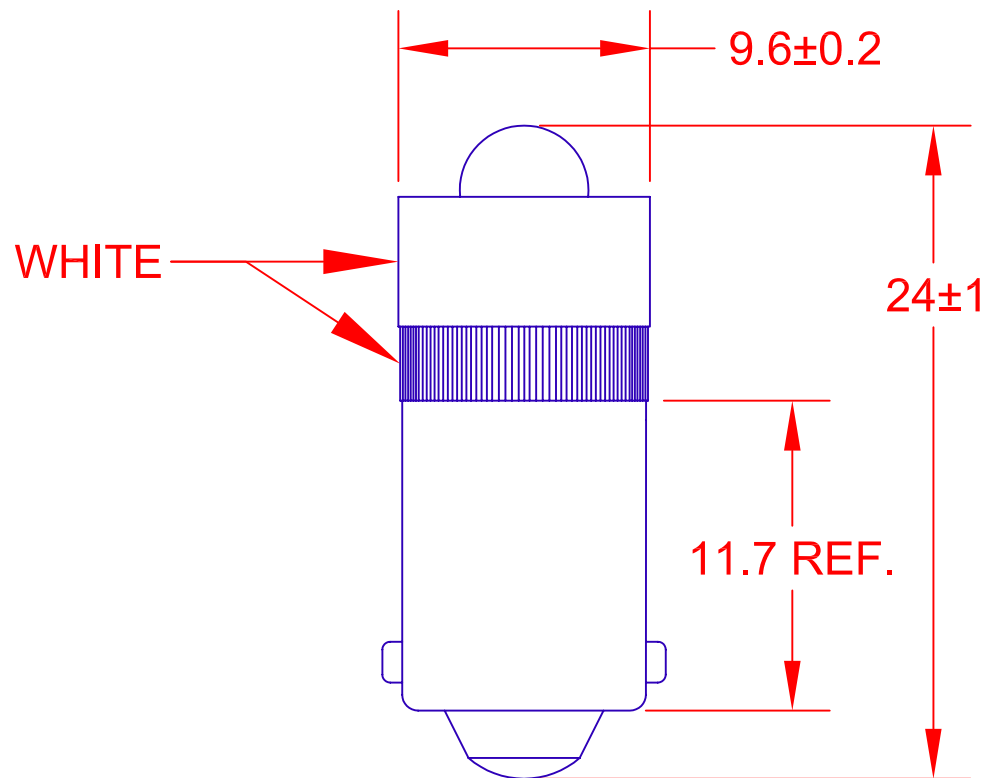

REV.	DESCRIPTION/ECO NO.	DATE
	RELEASE & CANCEL PL-0606-01	7/20/06
A	CHNG WAVELNTH TO COLOR TEMP.	1/6/10
B	ADD FEATURES, NOTE CHNG TITLE	2/10/10

FEATURES

Non-Polarized
6V AC or DC Operation

ELECTRICAL OPTICAL CHARACTERISTICS

JKL PART NUMBER	COLOR	AC/DC VOLTS	AMPS (mA)	LUMINOUS INTENSITY (mcd)	COLOR TEMPERATURE	50% POWER ANGLE (deg.)
LE-BA9S-6W	COOL WHITE	6	20 (MAX.)	MIN 10,000	6,000 K	30
				TYP. 13,000		

METRIC THIRD ANGLE PROJECTION	DIMENSIONS ARE IN MILLIMETERS TOLERANCE UNLESS OTHERWISE SPECIFIED 1 PL +/- 0.2 2 PL +/- 0.20 ANGLE +/- 0		JKL COMPONENTS CORPORATION				
	DRAWN BY L. WENGSTROM		APPV'D BY DATE L.R. 2/10/10		SIZE A	FSCM NO. 55335	DRAWING NO. LE-BA9S-6W
- CAD DRAWING - MANUAL REVISIONS NOT PERMITTED			SCALE NONE	RELEASED DATE 7/20/06	REVISION DATE 2/10/10	REV. NO. B	SHEET 1 OF 1
TITLE 6V T-3 1/4 BAYONET BASED COOL WHITE LED