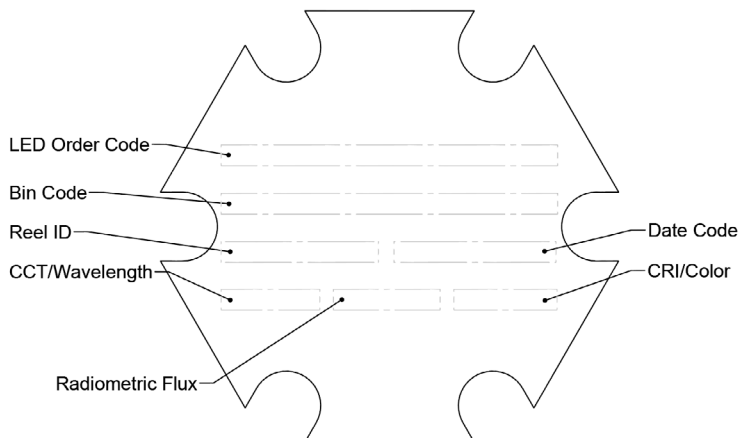

Osram Horticulture Starboards

Product Selection Guide

Color	Part Number	Description	Beam Angle	Peak Wave length	Vf	Flux (mW)	uMol/s	uMol/J	uMol/s	uMol/J
					@ 350mA, Tj 25C				@700mA, Tj 85C	
 Deep Blue 455nm	LST1-01F06-RYL1-00	Starboard, Osram OSOLON SSL 120, Deep Blue	120°	455nm	2.85	687	2.60	2.60	4.20	2.10
 Green 530nm	LST1-01F06-GRN1-00	Starboard, Osram OSOLON SSL 120, Green	120°	530nm	3.20	281	1.22	1.09	1.73	0.77
 White 4000K	LST1-01F06-4070-00	Starboard, Osram OSOLON Square, 4000K / 70CRI	120°	n/a	3.00	516	2.34	2.39	4.10	2.09
 Hyper Red 655nm	LST1-01F06-PRD1-00	Starboard, Osram OSOLON SSL 120, Hyper Red	120°	655nm	2.15	450	2.47	3.29	4.35	2.68
 Far Red 735nm	LST1-01F06-FRD1-00	Starboard, Osram OSOLON SSL 120, Far Red	120°	735nm	1.85	282	1.60	2.48	2.70	1.98

All values shown above are typical. Please reference the marking on the starboard back side for actual values.
Do not look into the light emitting from these LEDs as it is harmful to the human eye.
Eye injury may result. Use skin and eye protection as necessary.
Other beam angles and colors available upon request

Detailed Back-Side Labeling

About Opulent Americas

Opulent Americas, part of Singapore based Opulent Group, is a fully integrated, global manufacturer for the lighting, automotive and medical industries. Through 30 years of manufacturing experience and state-of-the-art facilities, the company offers leading solid state lighting components and modules. The NC-based office provides quick engineering & sales support with an R&D lab to provide prototype development and custom solutions. See Opulent-Americas.com for more information.

Last Modified: 11/10/17

For support visit Opulent-Americas.com/support

opulent
americas

OSRAM