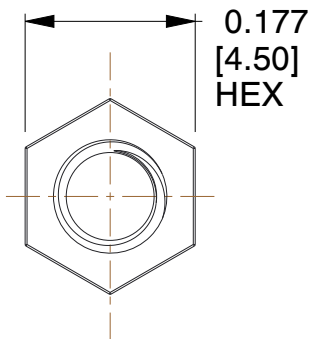

Email & Skype: info@chipsmall.com Web: www.chipsmall.com

Address: A1208, Overseas Decoration Building, #122 Zhenhua RD., Futian, Shenzhen, China

REV	CHANGE	DATE	DRN	CHK
	Drawn	02/08/17	SJ	T

NOTES:

1. Material : Stainless Steel
2. Finish : No Plate
3. ASME Y14.5M - 2009
4. All Drawing Dimensions are in Inches [mm]
5. Unless otherwise specified; Edge Breaks, Radii or Countersinks 0.005-0.015

TOLERANCES
ALL DIMENSIONS ARE INCHES (UNLESS OTHERWISE SPECIFIED)
METALLIC
LENGTHS ≤ 6 INCHES ± 0.005
LENGTH > 6 INCHES ± 0.010
DIAMETERS: ± 0.005
NON-METALLIC
LENGTH: ± 0.010 DIAMETERS: ± 0.010
INTERNAL THREADS:
MINIMUM THREAD DEPTH