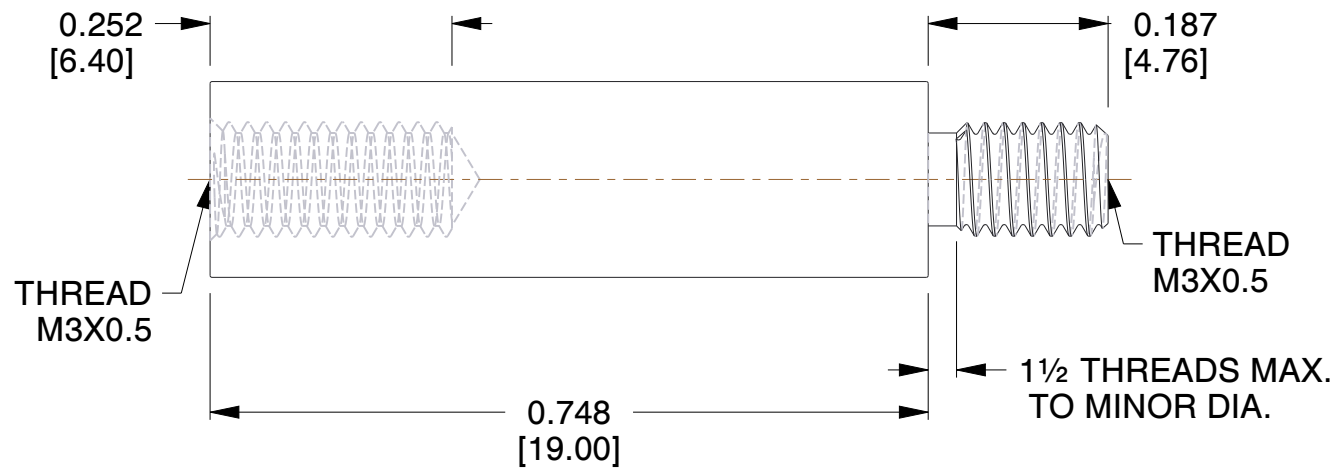

REV	CHANGE	DATE	DRN	CHK
	Drawn	02/08/17	SJ	T

NOTES:

1. Material : Stainless Steel
2. Finish : No Plate
3. ASME Y14.5M - 2009
4. All Drawing Dimensions are in Inches [mm]
5. Unless otherwise specified; Edge Breaks, Radii or Countersinks 0.005-0.015

95 Silvermine Rd., Seymour CT 06483
Tel: 203-888-2133, Fax: 203-888-9860

This Drawing is the Property of RAF.
It contains confidential, proprietary information that is RAF property. Do not disclose to or duplicate for others except as authorized by RAF.

TOLERANCES
ALL DIMENSIONS ARE INCHES (UNLESS OTHERWISE SPECIFIED)
METALLIC
LENGTHS ≤ 6 INCHES ± 0.005
LENGTH > 6 INCHES ± 0.010
DIAMETERS: ± 0.005
NON-METALLIC
LENGTH: ± 0.010 DIAMETERS: ± 0.010
INTERNAL THREADS:
MINIMUM THREAD DEPTH

COMPONENT	STANDOFFS
M2114-3005-SS	SCALE
	5.00
	SHEET
4.5 MM HEX MALE-FEMALE STANDOFFS	1 of 1