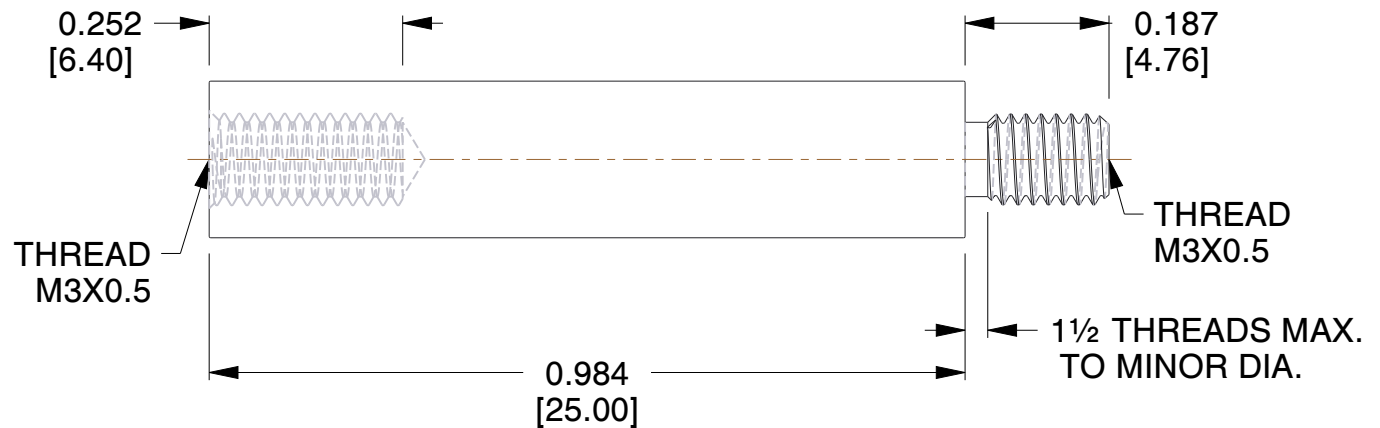

Email & Skype: info@chipsmall.com Web: www.chipsmall.com

Address: A1208, Overseas Decoration Building, #122 Zhenhua RD., Futian, Shenzhen, China

REV	CHANGE	DATE	DRN	CHK
	Drawn	02/08/17	SJ	T

NOTES:

1. Material : Steel
2. Finish : Zinc Clear Chromate
3. ASME Y14.5M - 2009
4. All Drawing Dimensions are in Inches [mm]
5. Unless otherwise specified; Edge Breaks, Radii or Countersinks 0.005-0.015

TOLERANCES
ALL DIMENSIONS ARE INCHES (UNLESS OTHERWISE SPECIFIED)
METALLIC
LENGTHS ≤ 6 INCHES ± 0.005
LENGTH > 6 INCHES ± 0.010
DIAMETERS: ± 0.005
NON-METALLIC
LENGTH: ± 0.010 DIAMETERS: ± 0.010
INTERNAL THREADS:
MINIMUM THREAD DEPTH