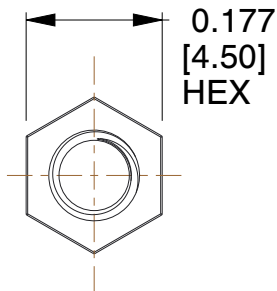

Email & Skype: info@chipsmall.com Web: www.chipsmall.com

Address: A1208, Overseas Decoration Building, #122 Zhenhua RD., Futian, Shenzhen, China

REV	CHANGE	DATE	DRN	CHK
	Drawn	02/08/17	SJ	T

NOTES:

1. Material : Steel
2. Finish : Zinc Clear Chromate
3. ASME Y14.5M - 2009
4. All Drawing Dimensions are in Inches [mm]
5. Unless otherwise specified; Edge Breaks, Radii or Countersinks 0.005-0.015

TOLERANCES
ALL DIMENSIONS ARE INCHES (UNLESS OTHERWISE SPECIFIED)
METALLIC
LENGTHS ≤ 6 INCHES ± 0.005
LENGTH > 6 INCHES ± 0.010
DIAMETERS: ± 0.005
NON-METALLIC
LENGTH: ± 0.010 DIAMETERS: ± 0.010
INTERNAL THREADS:
MINIMUM THREAD DEPTH