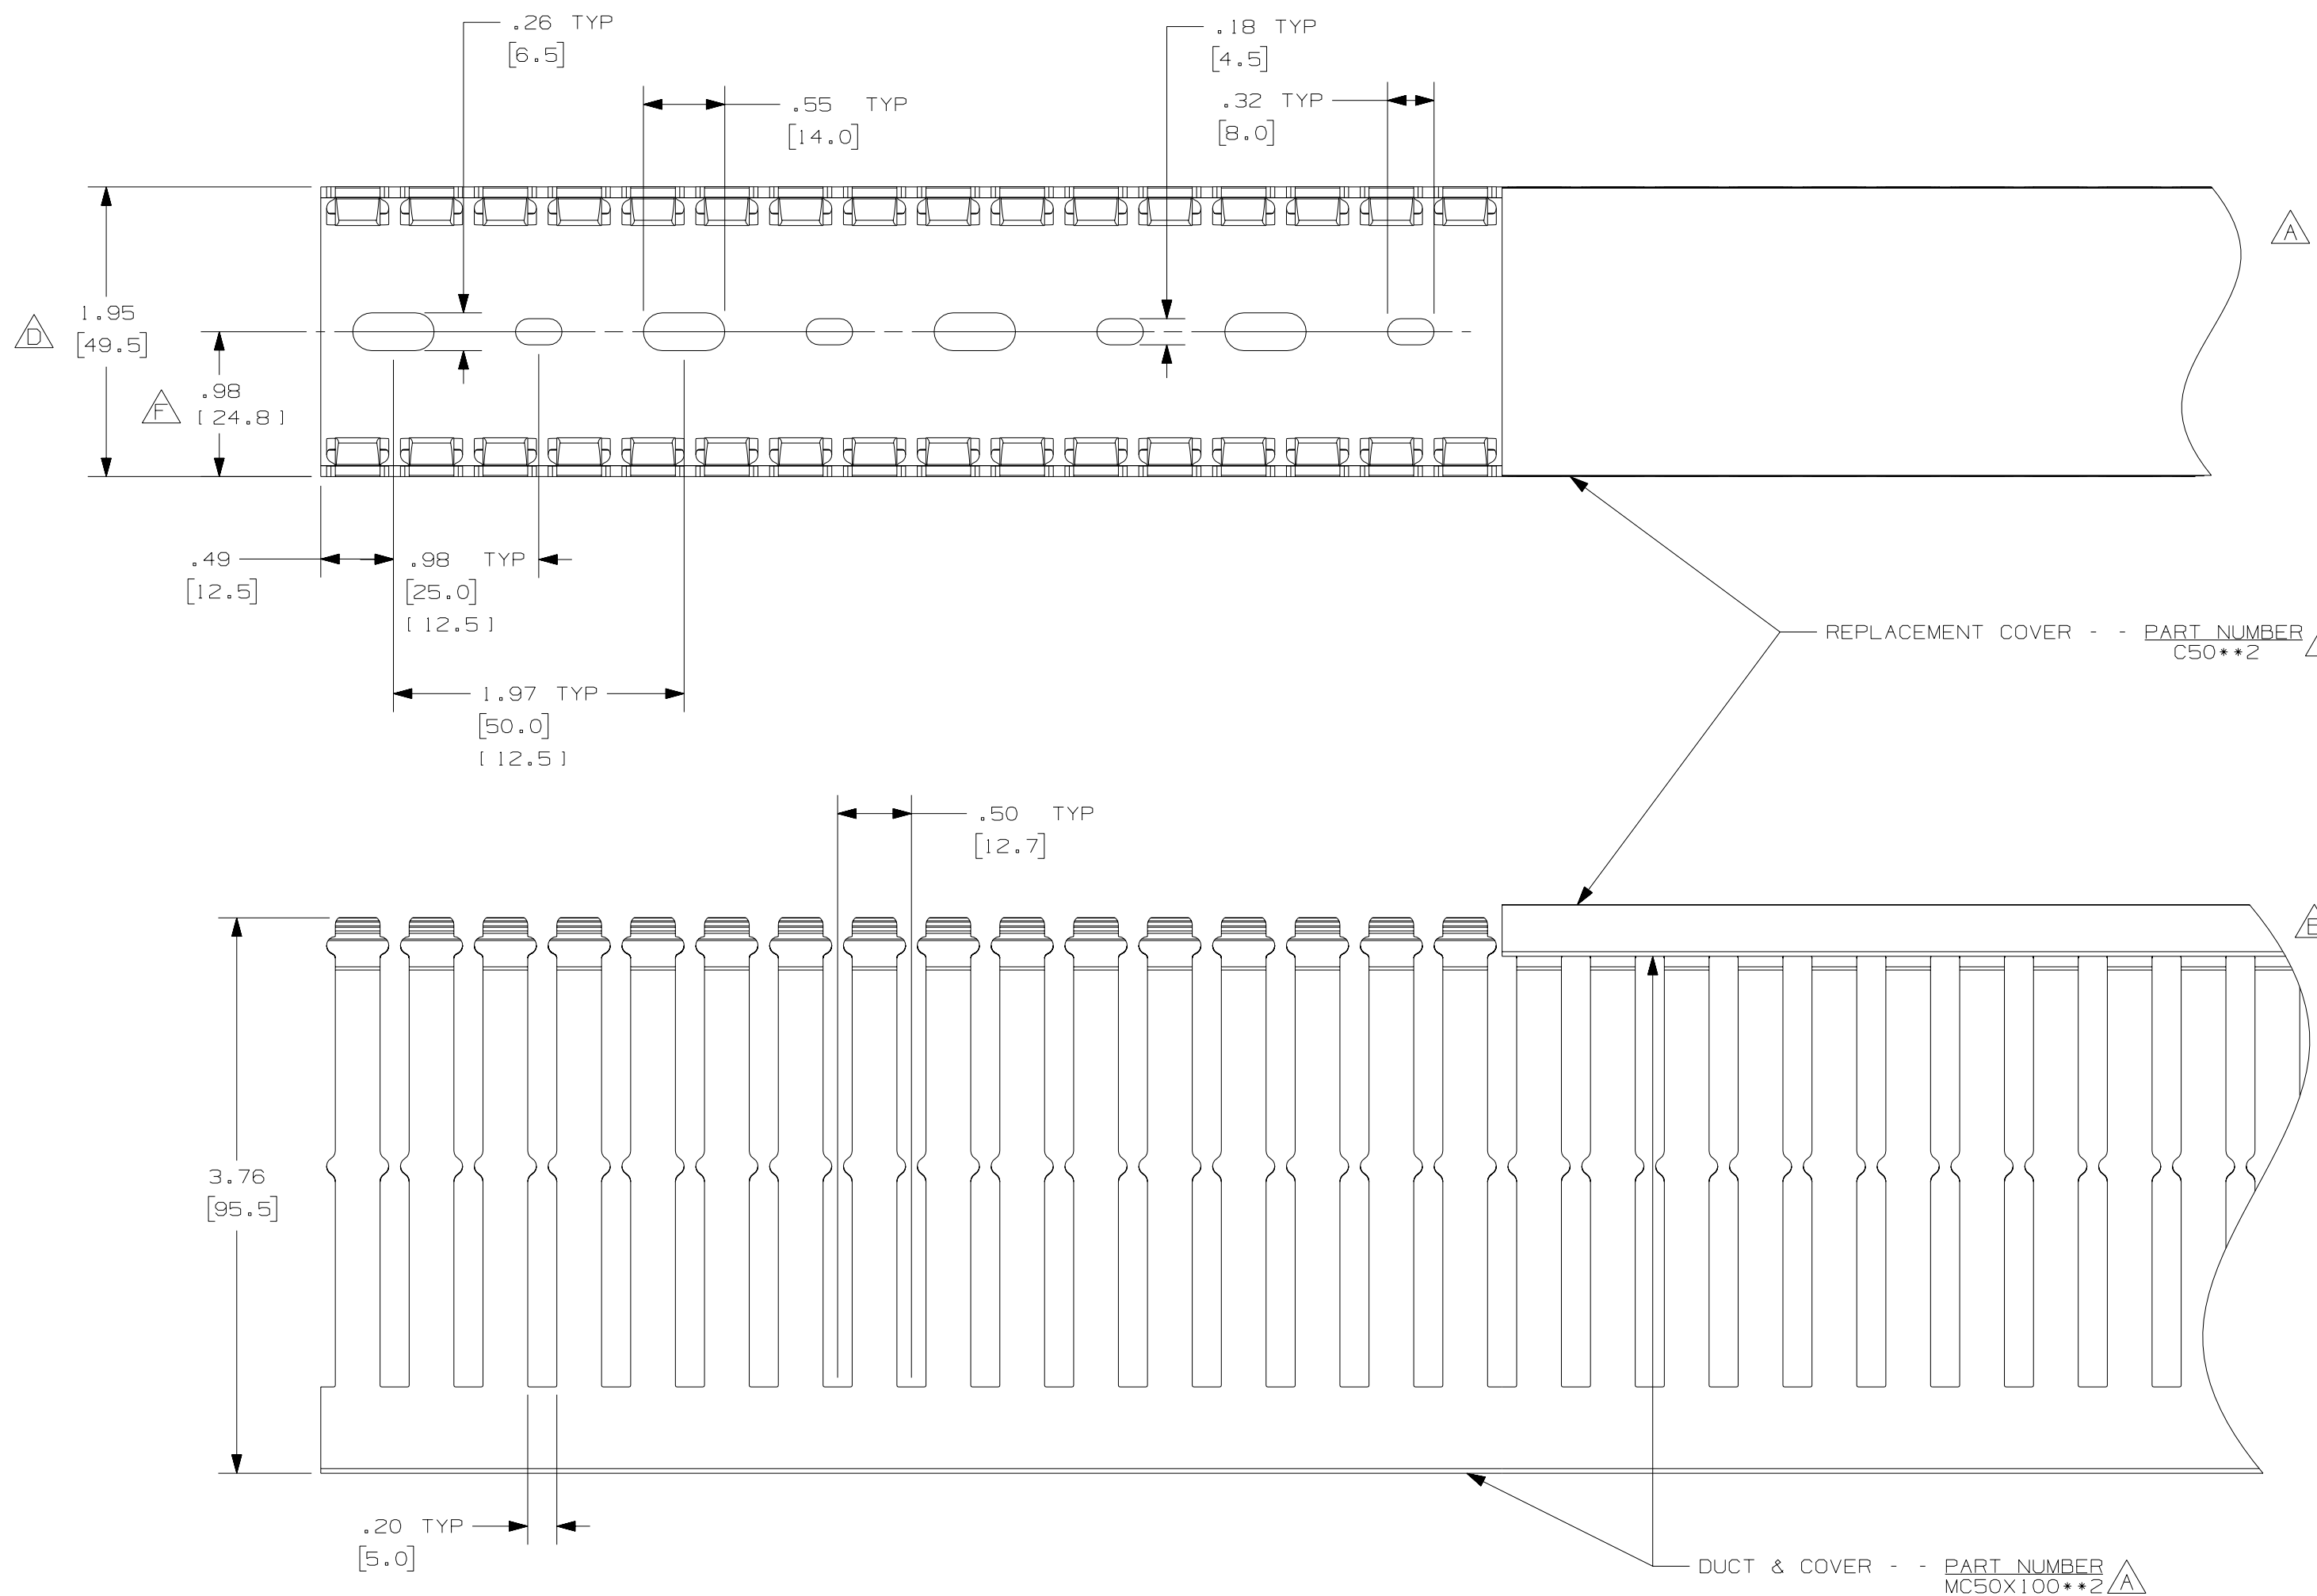

A G

NOTES:

1. ALL DIMENSIONS ARE REFERENCE ONLY.
2. DIMENSIONS IN PARENTHESIS ARE METRIC.
3. THE ** DENOTE COLOR.
4. DUCT AND COVER ARE AVAILABLE IN 6.56 FT, 2 METER [2000.0] LENGTHS.

REV	DATE	BY	CHK	DESCRIPTION
--	-----	---	---	G. ADDED LENGTH NOTE F. CORRECTED DIMENSION
2	8-8-07	JCSTMKBE		E. DELETED DIMENSION D. ADDED DIMENSION
--	-----	---	---	C. CHANGED DRAWING SIZE
1	9-23-05	JCSTMKBE		B. CHANGED VIEW A. ADDED TOP VIEW, NOTES, AND LABELS
R	7-10-03	JHNU	JGG	DRAWING RELEASED