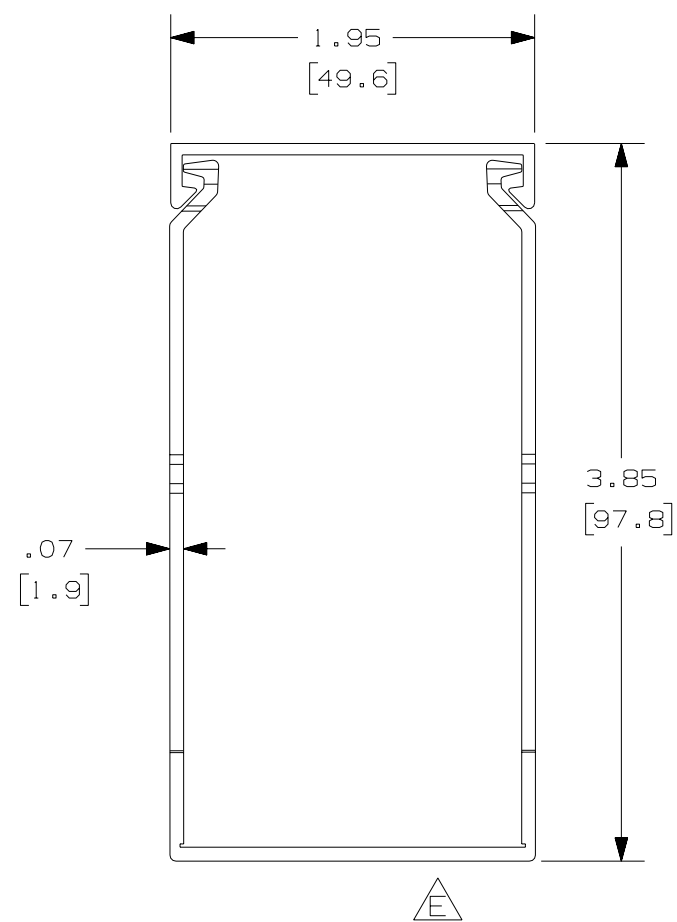

A G

NOTES:

1. ALL DIMENSIONS ARE REFERENCE ONLY.
2. DIMENSIONS IN PARENTHESIS ARE METRIC.
3. THE ** DENOTE COLOR.
4. DUCT AND COVER ARE AVAILABLE IN 6.56 FT, 2 METER [2000.0] LENGTHS.

REV	DATE	BY	CHK	DESCRIPTION
--	-----	---	---	G. ADDED LENGTH NOTE F. CORRECTED DIMENSION
2	8-8-07	JCSTMKBE		E. DELETED DIMENSION D. ADDED DIMENSION
--	-----	---	---	C. CHANGED DRAWING SIZE
1	9-23-05	JCSTMKBE		B. CHANGED VIEW A. ADDED TOP VIEW, NOTES, AND LABELS
R	7-10-03	JHNU	JGG	DRAWING RELEASED