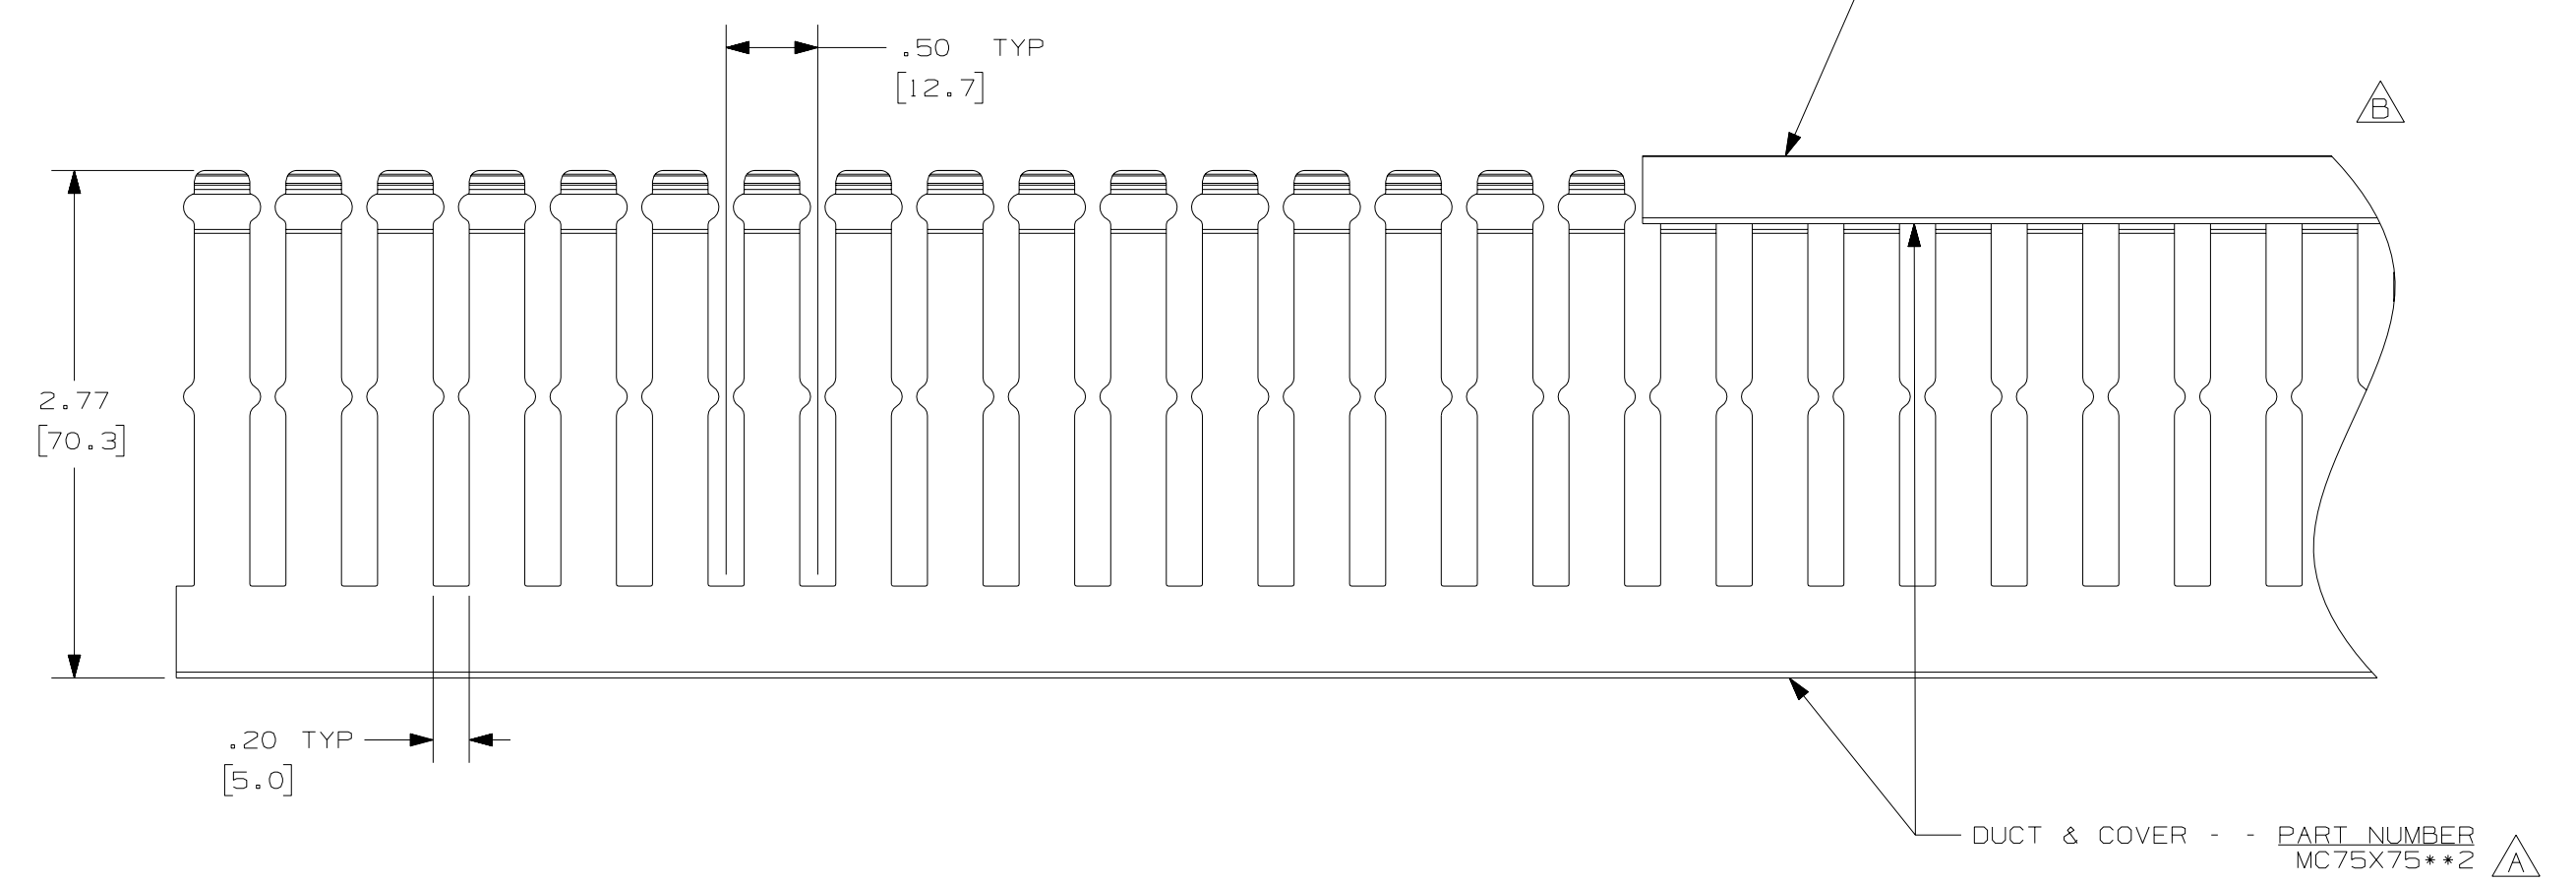

A G

NOTES:

1. ALL DIMENSIONS ARE REFERENCE ONLY.
2. DIMENSIONS IN PARENTHESIS ARE METRIC.
3. THE ** DENOTE COLOR.
4. DUCT AND COVER ARE AVAILABLE IN 6.56 FT, 2 METER [2000.0] LENGTHS.

REV	DATE	BY	CHK	DESCRIPTION
--	-----	---	---	G. ADDED LENGTH NOTE F. CORRECTED DIMENSIONS
2	8-8-07	JCSTMKBE		E. DELETED DIMENSION D. ADDED DIMENSION
--	-----	---	---	C. CHANGED DRAWING SIZE
1	9-22-05	JCSTMKBE		B. CHANGED VIEW A. ADDED TOP VIEW, NOTES, AND LABELS
R	7-1-03	JHNU JGG		DRAWING RELEASED