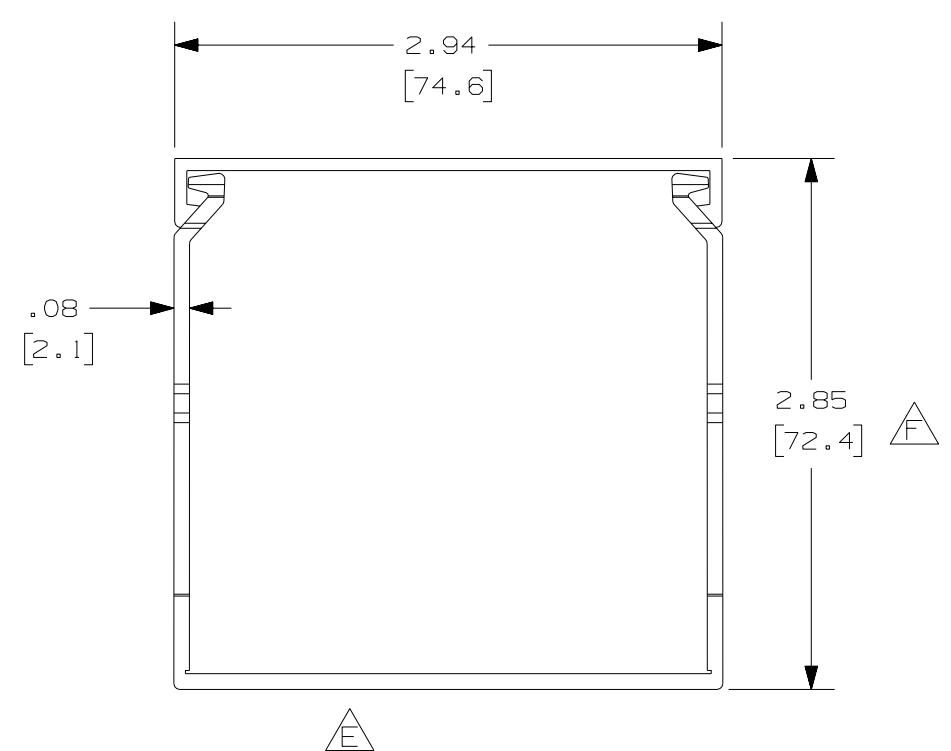

A G

NOTES:

1. ALL DIMENSIONS ARE REFERENCE ONLY.
2. DIMENSIONS IN PARENTHESIS ARE METRIC.
3. THE ** DENOTE COLOR.
4. DUCT AND COVER ARE AVAILABLE IN 6.56 FT, 2 METER [2000.0] LENGTHS.

REV	DATE	BY	CHK	DESCRIPTION
--	-----	---	---	G. ADDED LENGTH NOTE F. CORRECTED DIMENSIONS
2	8-8-07	JCSTMKBE		E. DELETED DIMENSION D. ADDED DIMENSION
--	-----	---	---	C. CHANGED DRAWING SIZE
1	9-22-05	JCSTMKBE		B. CHANGED VIEW A. ADDED TOP VIEW, NOTES, AND LABELS
R	7-1-03	JHNU JGG		DRAWING RELEASED