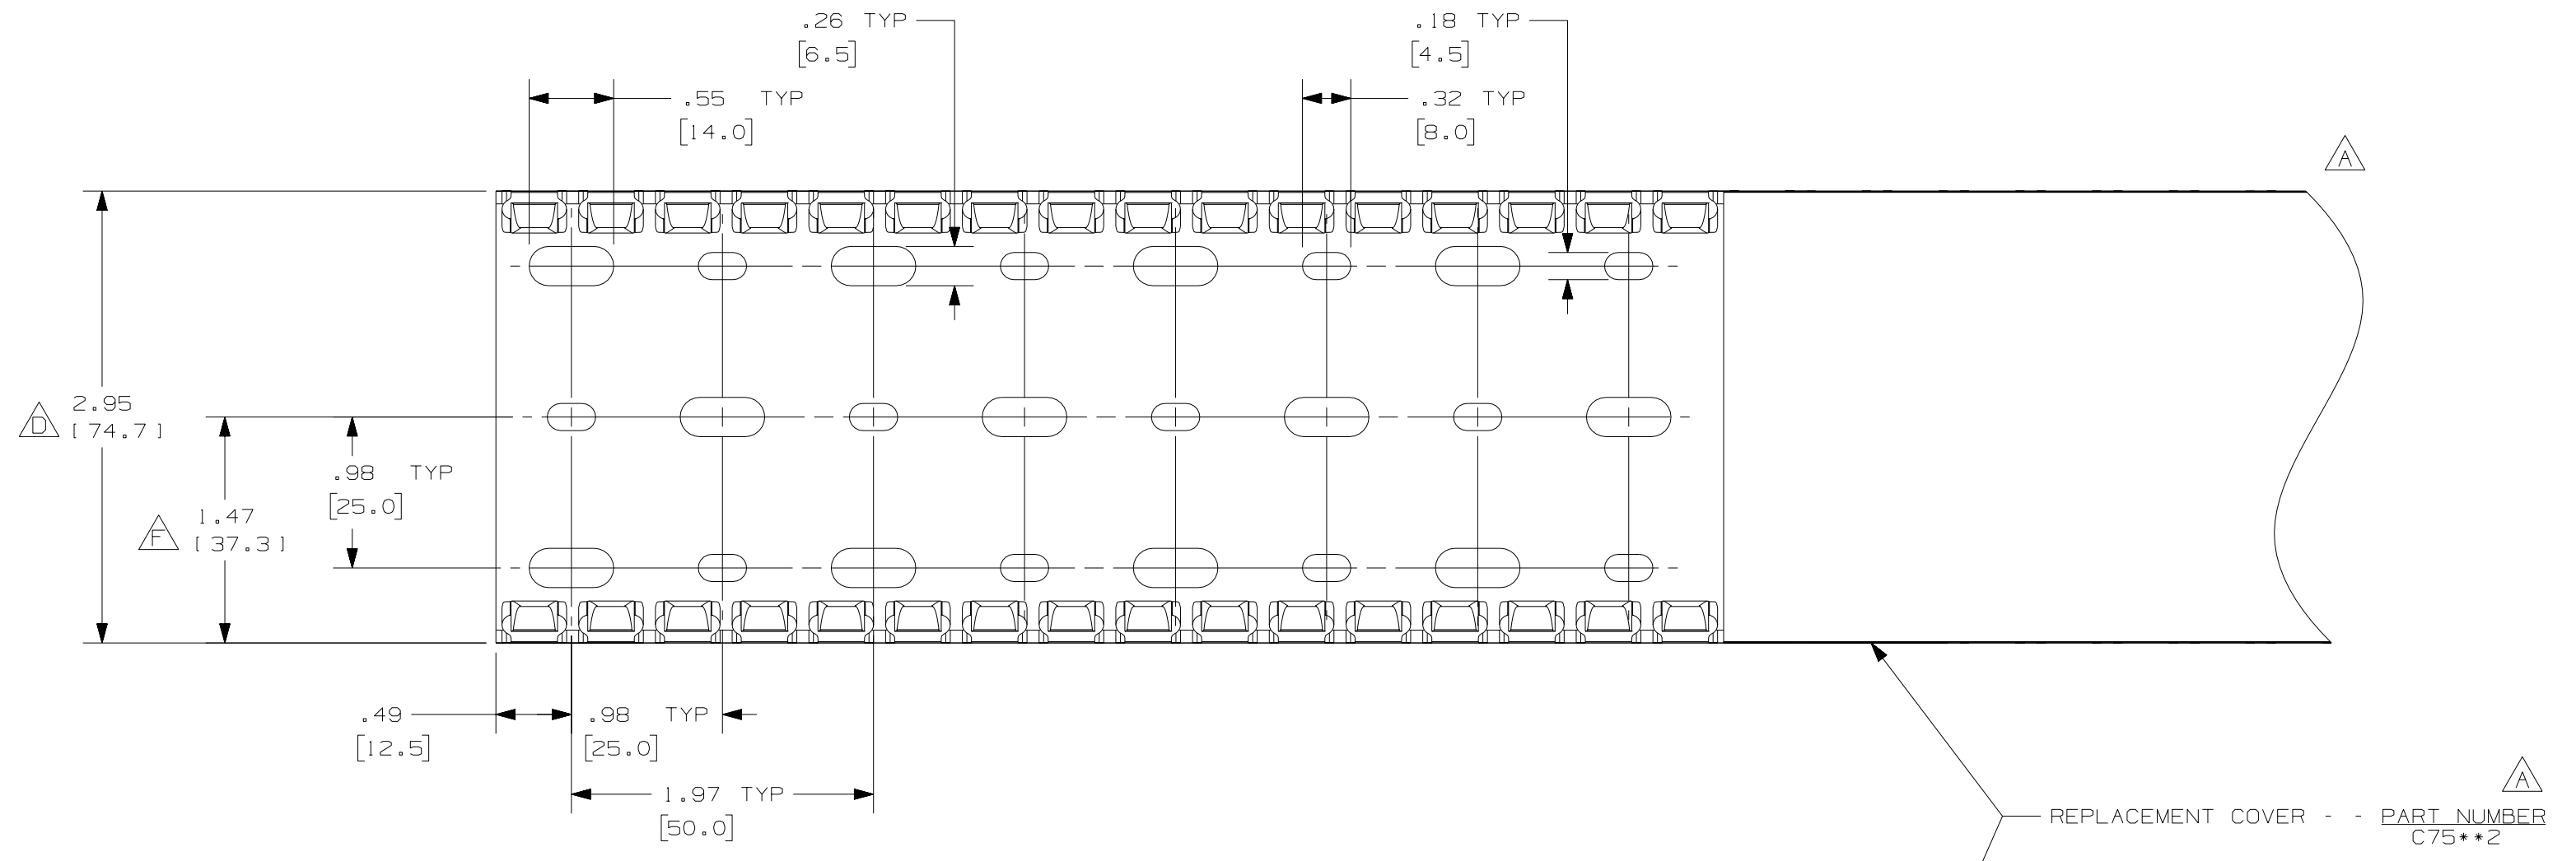

A G

NOTES:

1. ALL DIMENSIONS ARE REFERENCE ONLY.
2. DIMENSIONS IN PARENTHESIS ARE METRIC.
3. THE ** DENOTE COLOR.
4. DUCT AND COVER ARE AVAILABLE IN 6.56 FT, 2 METER [2000.0] LENGTHS.

REV	DATE	BY	CHK	DESCRIPTION
--	-----	---	---	G. ADDED LENGTH NOTE F. CORRECTED DIMENSIONS
2	8-8-07	JCSTMKBE		E. DELETED DIMENSION D. ADDED DIMENSION
--	-----	---	---	C. CHANGED DRAWING SIZE
1	9-22-05	JCSTMKBE		B. CHANGED VIEW A. ADDED TOP VIEW, NOTES, AND LABELS
R	7-1-03	JHNU JGG		DRAWING RELEASED