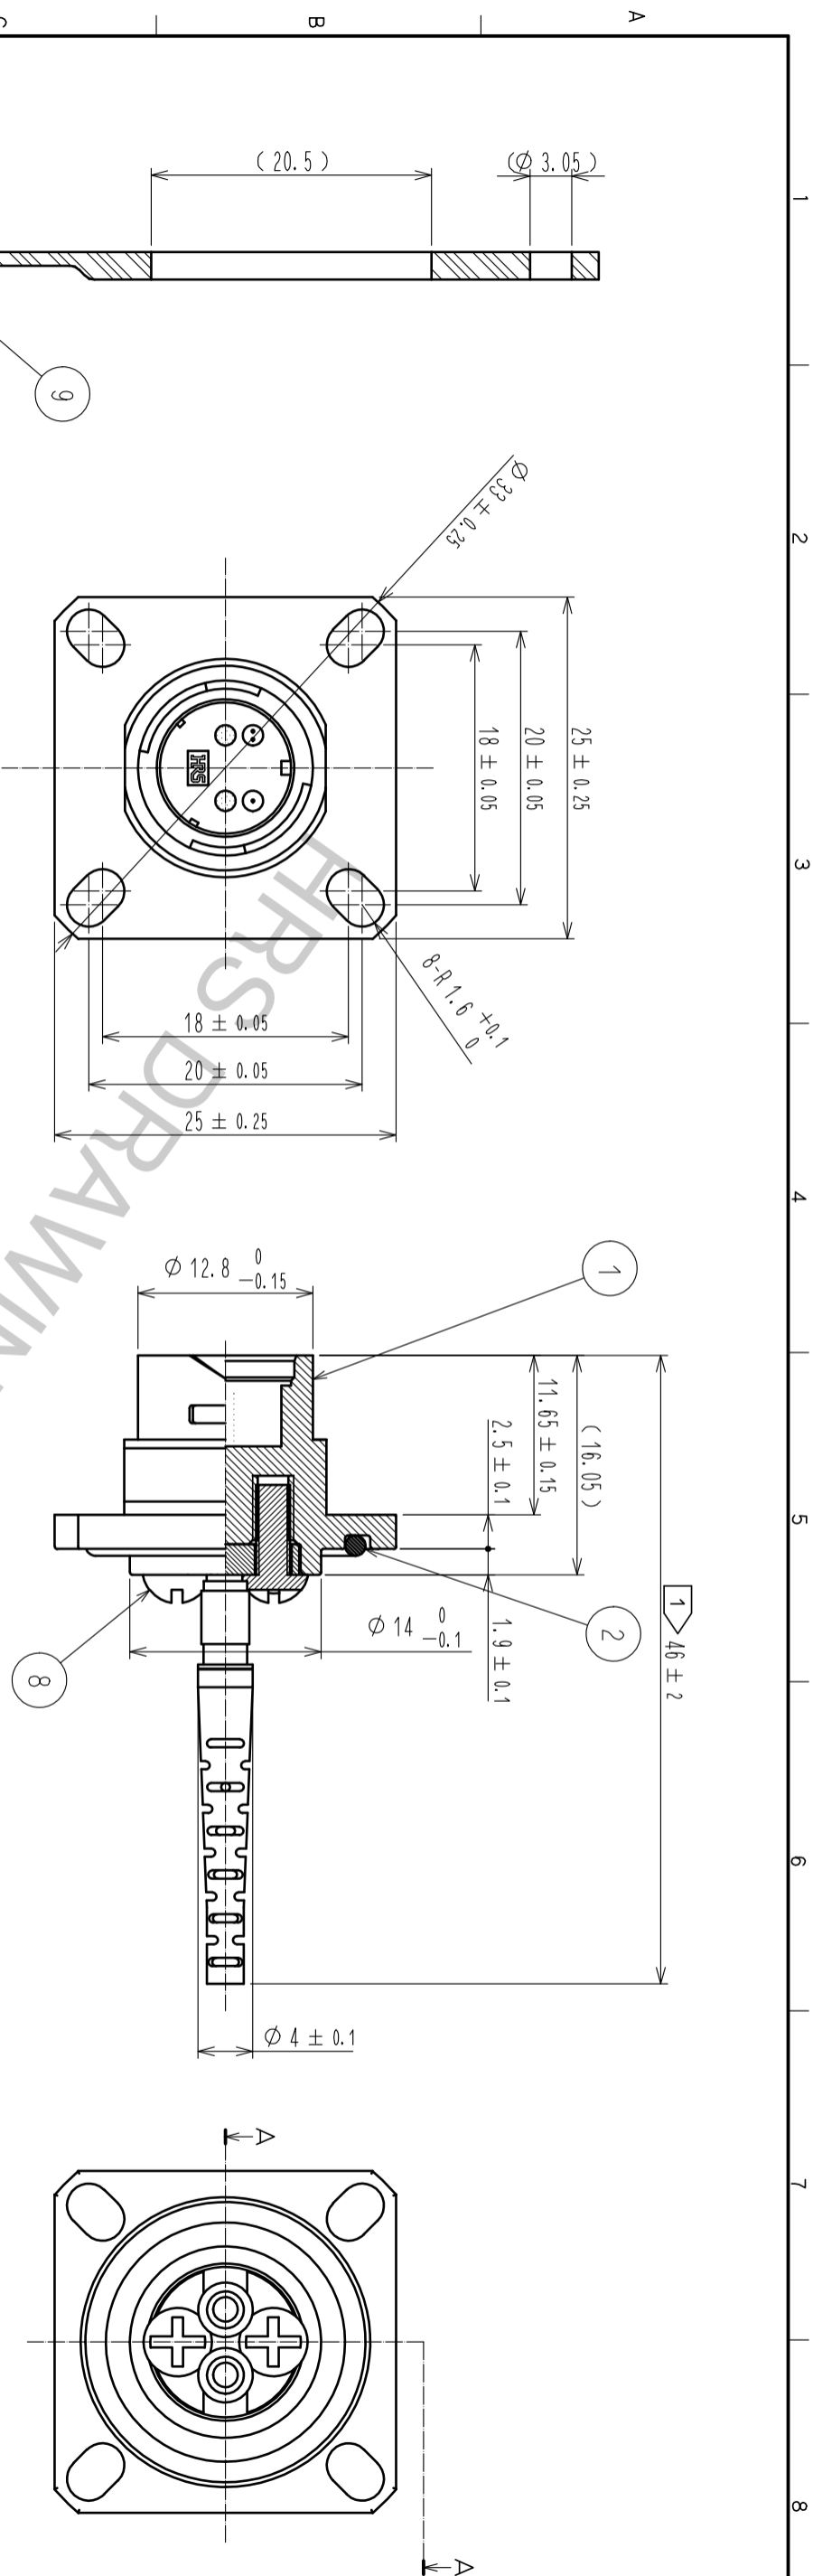

Email & Skype: info@chipsmall.com Web: www.chipsmall.com

Address: A1208, Overseas Decoration Building, #122 Zhenhua RD., Futian, Shenzhen, China

NOTE
 1 These dimensions indicate the condition after cable assembly.
 2 Ferrules are not included in this product. MU ferrules are separately available.