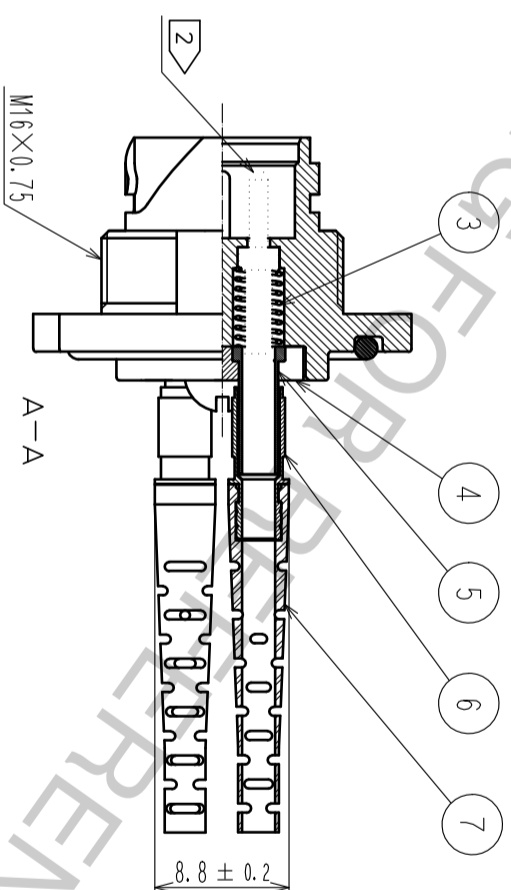

Email & Skype: info@chipsmall.com Web: www.chipsmall.com

Address: A1208, Overseas Decoration Building, #122 Zhenhua RD., Futian, Shenzhen, China

NOTE
 1 These dimensions indicate the condition after cable assembly.
 2 Ferrules are not included in this product. MU ferrules are separately available.

UNITS	SCALE	COUNT	DESCRIPTION OF REVISIONS	DESIGNED	CHECKED	DATE
mm	2 : 1					

APPROVED	CHECKED	DESIGNED	DRAWING
MT. SHIBUTANI	F.S. YOSHIDA	TY. SATO	
18.02.02	18.02.02	18.02.02	18.02.02

HIROSE ELECTRIC CO., LTD.	EDC-177184-31-00	MF10B-WRFC01-0200(31)	CL709-1014-5-31