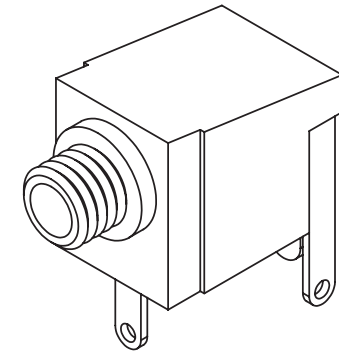

REV.	DESCRIPTION	DATE
A	NEW DRAWING	11/15/2005

PCB LAYOUT
TOP VIEW
(SCALE 2:1)

MODEL NO.	MJ-2508
D DIA.	THREADED M4X0.5
SCHEMATIC	

SPECIFICATIONS:
RATING: 12V DC @ 1A
CONTACT RESISTANCE: 30m OHMS MAX
INSULATION RESISTANCE: 50M OHMS MIN: 100V DC
VOLTAGE WITHSTAND: 500V AC R.M.S. FOR 1 MINUTE
LIFE: 5,000 CYCLES
OPERATING TEMP: -25° ~ +85°C

	MATERIAL	PLATING
BUSHING	Brass	Nickel
TERMINAL 1	Brass	Tin
TERMINAL 2	Copper Alloy	Tin
TERMINAL 3	Brass	Tin
HOUSING	PBT	

TOLERANCE:
X.X ± 0.2 mm
X.XX ± 0.1 mm
X.XXX ± 0.05 mm

20050 SW 112th Ave.
Tualatin, OR 97062
Phone: 503-643-4899
800-275-4899
Fax: 503-372-1266
Website: www.cui.com

TITLE:	2.5mm AUDIO JACK-MONO	REV:	A
PART NO.	MJ-2508	UNITS:	MM [INCHES]
DRAWN BY:	ZRJ	APPROVED BY:	
		SCALE:	3:1

PC FILE NAME:
MJ-2508

COPYRIGHT 2006 BY CUI INC.