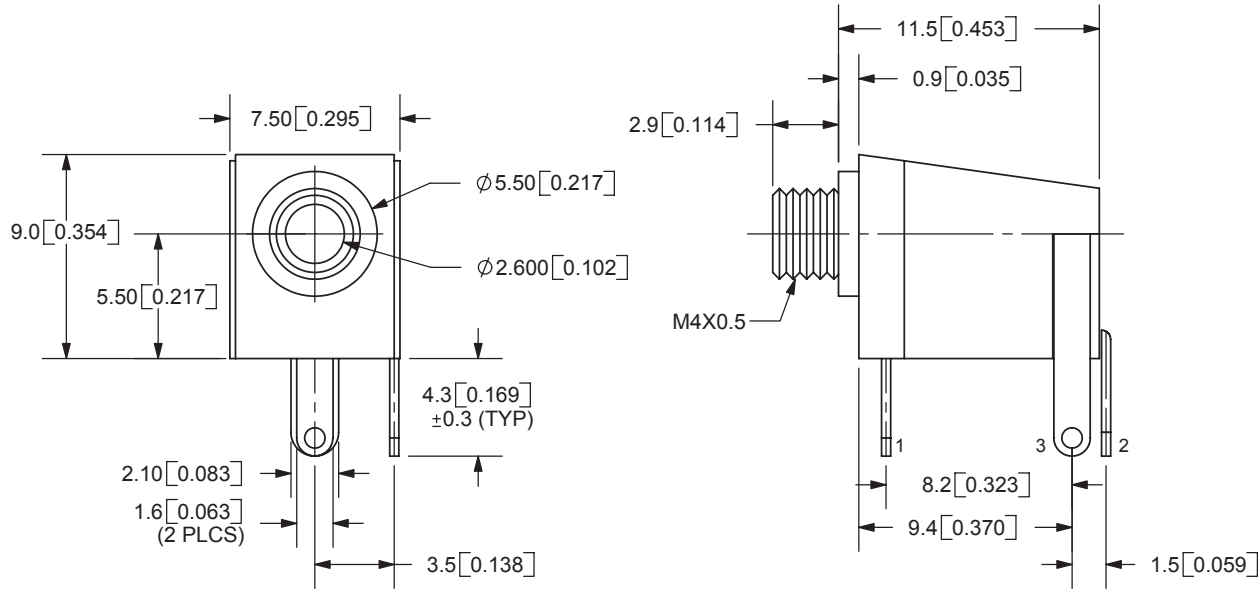

REV.	DESCRIPTION	DATE
A	NEW DRAWING	11/15/2005

PCB LAYOUT
TOP VIEW
(SCALE 2:1)

MODEL NO.	MJ-2508
D DIA.	THREADED M4X0.5
SCHEMATIC	

SPECIFICATIONS:
RATING: 12V DC @ 1A
CONTACT RESISTANCE: 30m OHMS MAX
INSULATION RESISTANCE: 50M OHMS MIN: 100V DC
VOLTAGE WITHSTAND: 500V AC R.M.S. FOR 1 MINUTE
LIFE: 5,000 CYCLES
OPERATING TEMP: -25° ~ +85°C

	MATERIAL	PLATING
BUSHING	Brass	Nickel
TERMINAL 1	Brass	Tin
TERMINAL 2	Copper Alloy	Tin
TERMINAL 3	Brass	Tin
HOUSING	PBT	

TOLERANCE:
X.X ± 0.2 mm
X.XX ± 0.1 mm
X.XXX ± 0.05 mm

20050 SW 112th Ave.
Tualatin, OR 97062
Phone: 503-643-4899
800-275-4899
Fax: 503-372-1266
Website: www.cui.com

TITLE:	2.5mm AUDIO JACK-MONO	REV:	A
PART NO.	MJ-2508	UNITS:	MM [INCHES]
DRAWN BY:	ZRJ	APPROVED BY:	
		SCALE:	3:1

PC FILE NAME:
MJ-2508

COPYRIGHT 2006 BY CUI INC.