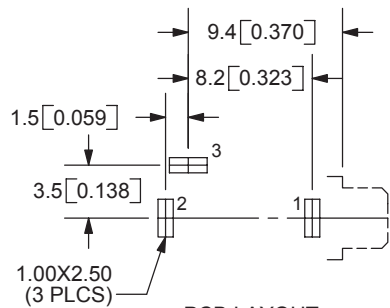

REV.	DESCRIPTION	DATE
A	NEW DRAWING	11/15/2005

PCB LAYOUT
TOP VIEW
(SCALE 2:1)

MODEL NO.	MJ-2508
D DIA.	THREADED M4X0.5
SCHEMATIC	

SPECIFICATIONS:
RATING: 12V DC @ 1A
CONTACT RESISTANCE: 30m OHMS MAX
INSULATION RESISTANCE: 50M OHMS MIN: 100V DC
VOLTAGE WITHSTAND: 500V AC R.M.S. FOR 1 MINUTE
LIFE: 5,000 CYCLES
OPERATING TEMP: -25° ~ +85°C

	MATERIAL	PLATING
BUSHING	Brass	Nickel
TERMINAL 1	Brass	Tin
TERMINAL 2	Copper Alloy	Tin
TERMINAL 3	Brass	Tin
HOUSING	PBT	

TOLERANCE:
X.X ± 0.2 mm
X.XX ± 0.1 mm
X.XXX ± 0.05 mm

20050 SW 112th Ave.
Tualatin, OR 97062
Phone: 503-643-4899
800-275-4899
Fax: 503-372-1266
Website: www.cui.com

TITLE:	2.5mm AUDIO JACK-MONO	REV:	A
PART NO.	MJ-2508	UNITS:	MM [INCHES]
DRAWN BY:	ZRJ	APPROVED BY:	
		SCALE:	3:1

PC FILE NAME:
MJ-2508

COPYRIGHT 2006 BY CUI INC.