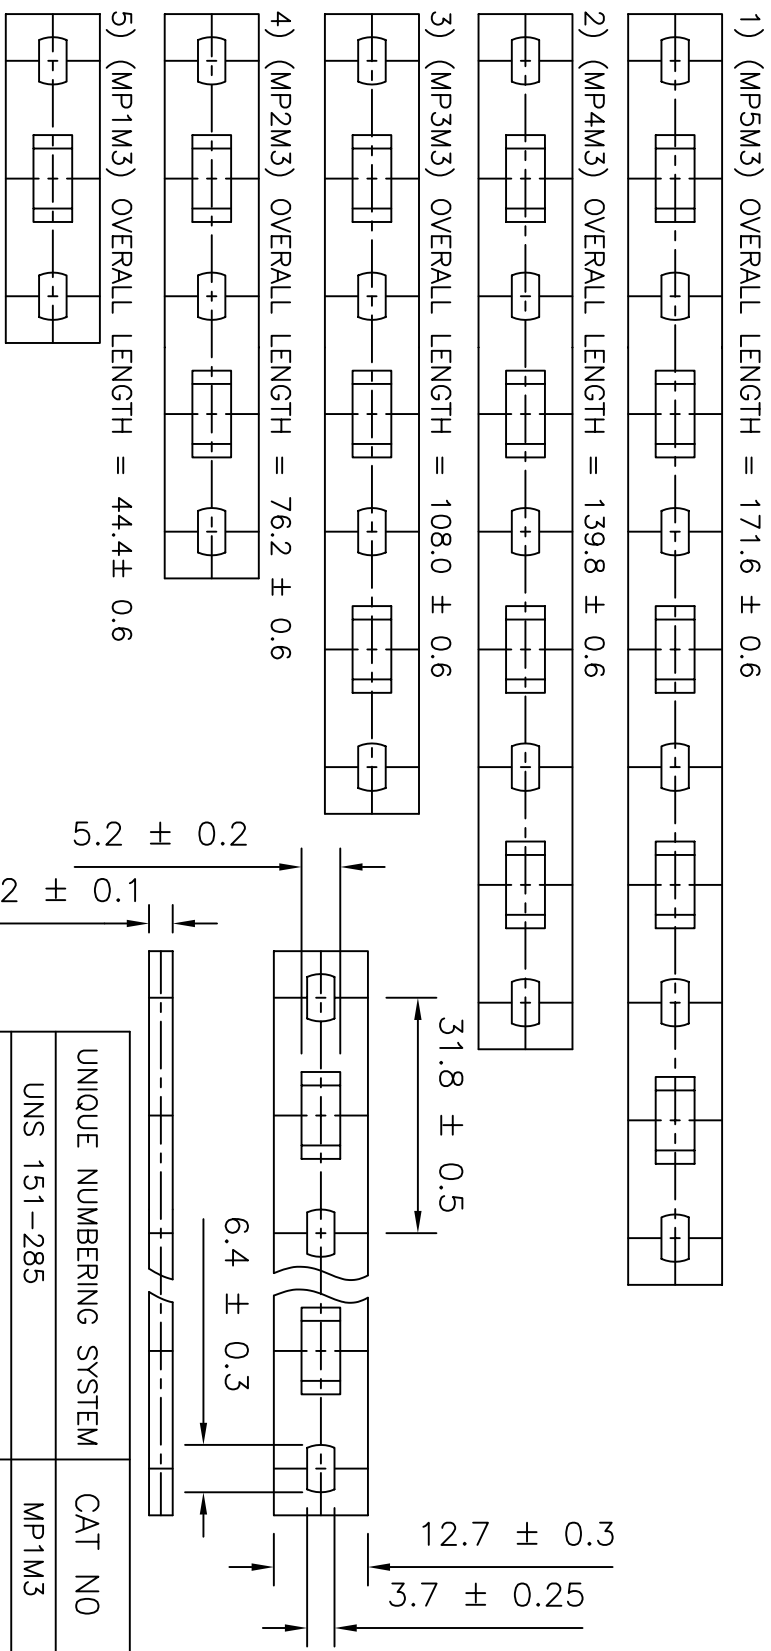

Revision level		Revision Record		Changed	Date	Approved	Date
Part	Drawing						
	01	UNIQUE NUMBERING SYSTEM COLUMN & UNS NUMBER ADDED TO SHEET.		A.LOWAX	20/06/01	S.BENTICK	20/06/01

FOR USE WITH M3 SCREWS  
AND T50 RANGE OF TIES

Drawing-No

CD1114-01

Format  
A4

Sheet 1 of 1

DIN 16901

Material P.A.66  
Dimension without tolerances  
details to:

Tolerances  
PERFORMANCE  
SPECIFICATION

The copyright of this drawing is reserved  
by HELLERMANN TYTTON.  
It is issued on condition that it is not  
reproduced, copied or disclosed to a  
third party, either wholly or in part, without  
the consent of HELLERMANN TYTTON.