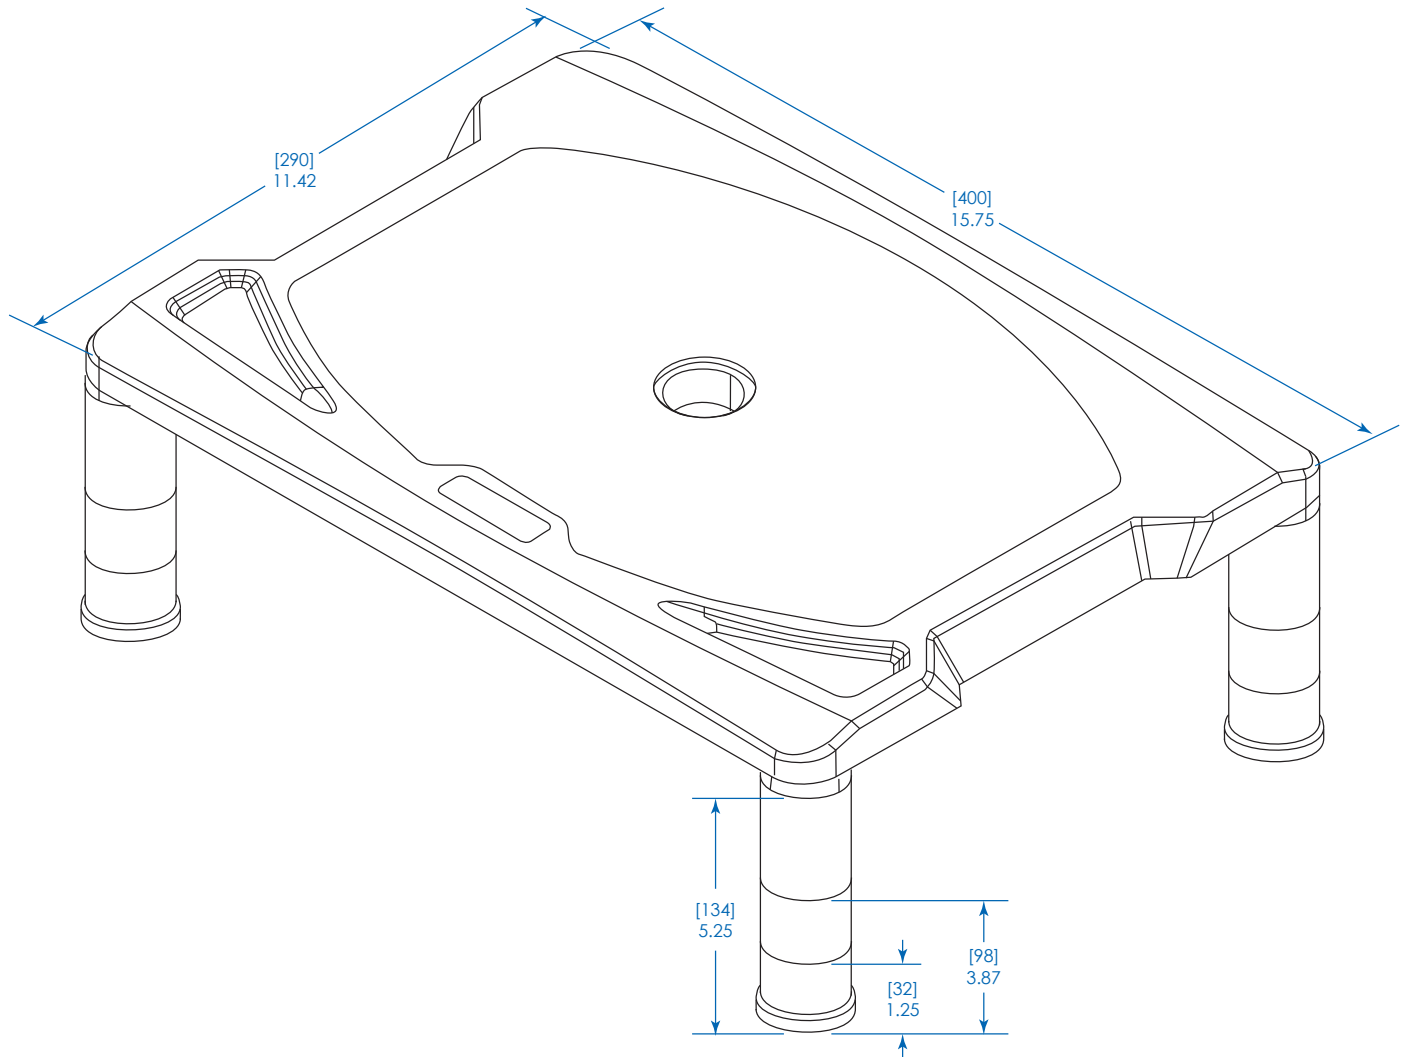

Email & Skype: info@chipsmall.com Web: www.chipsmall.com

Address: A1208, Overseas Decoration Building, #122 Zhenhua RD., Futian, Shenzhen, China

MODEL:

MR1612

Universal Monitor Riser

Specifications

Models	MR1612
Load Rating*	40 lb. / 18 kg
Unit Height (Variable)	1.25 in. / 32 mm (x1 Riser) 3.87 in. / 98 mm (x2 Riser) 5.25 in. / 134 mm (x3 Riser)
Unit Width	15.75 in. / 400 mm
Unit Depth	11.42 in. / 290 mm
Shipping Dimensions [H x W x D]	2.05 x 11.61 x 16.14 in. / 52 x 295 x 410 mm
Unit Weight	1.8 lb. / 0.82 kg
Shipping Weight	2.2 lb. / 1 kg

* The load rating includes the combined weight of the unit and installed equipment.

- Unit frees up valuable space on your desk, table or workstation by placing a monitor from 1.25 to 5.25 inches above the surface.
- Extra-large plastic platform supports up to 40 pounds.
- Rubber rings secure the riser in place on smooth surfaces.
- Assembles in just seconds—no tools required.

1111 W. 35th Street
Chicago, IL 60609 USA
773.869.1234
www.triplite.com

Dimensions: [mm] INCHES

Tripp Lite has a policy of continuous improvement. Specifications are subject to change without notice.