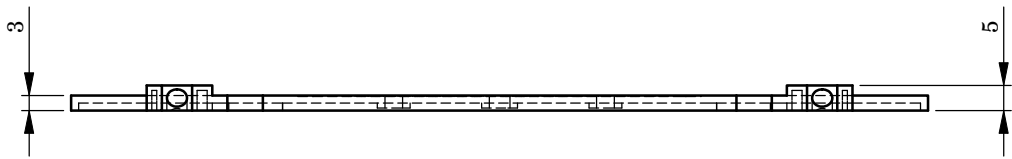

REV.	MODIFICATION.	DATE	DRN
01	C O -2010882	10/02/10	OW
02	C O -2010887	16/02/10	OW

INFORMATION CONTAINED IN THIS DOCUMENT IS CONFIDENTIAL TO RICHCO INTERNATIONAL Co., Ltd. AND MAY NOT BE DISCLOSED OR REPRODUCED IN WHOLE OR PART WITHOUT THEIR WRITTEN CONSENT.

RICHCO, INC. WWW.RICHCO-INC.COM	ALL DIMENSIONS IN mm GENERAL TOLERANCES ±0.25 UNLESS OTHERWISE STATED 1 DECIMAL PLACE ± 2 DECIMAL PLACES ± ANGULAR ±1°	THIRD ANGLE

MATERIAL: ABS UL94 V0 (RMS-105)	COLOUR: BLACK

DESCRIPTION: OPTICAL FIBRE SPLICER TRAY LID	PART No : O FST-1-L

DRG No : 09-126	NPR No : GB09-0070	SHEET SIZE A4

DRN OW	DATE 10/02/10	CHKD TC	DATE 10/02/10	SCALE NTS	SHEET No . 1 OF 1