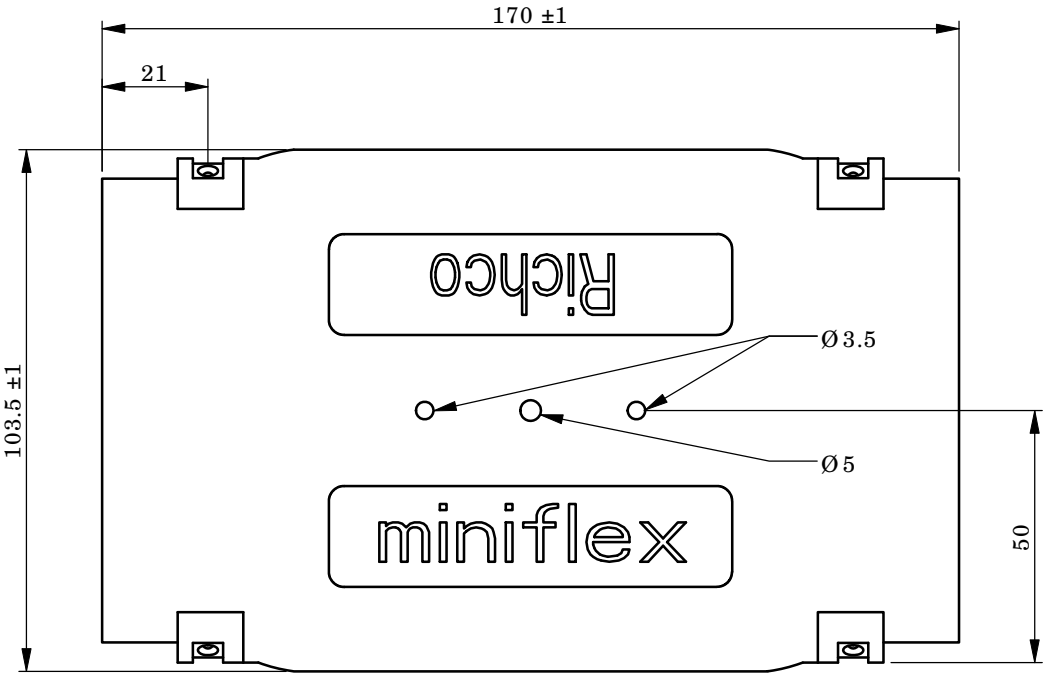

REV.	MODIFICATION.	DATE	DRN
01	C O -2010882	10/02/10	OW
02	C O -2010887	16/02/10	OW

INFORMATION CONTAINED IN THIS DOCUMENT IS CONFIDENTIAL TO RICHCO INTERNATIONAL Co., Ltd. AND MAY NOT BE DISCLOSED OR REPRODUCED IN WHOLE OR PART WITHOUT THEIR WRITTEN CONSENT.

RICHCO, INC. WWW.RICHCO-INC.COM	ALL DIMENSIONS IN mm GENERAL TOLERANCES ±0.25 UNLESS OTHERWISE STATED 1 DECIMAL PLACE ± 2 DECIMAL PLACES ± ANGULAR ±1°	THIRD ANGLE

MATERIAL: ABS UL94 V0 (RMS-105)	COLOUR: BLACK

DESCRIPTION: OPTICAL FIBRE SPLICER TRAY LID	PART No : O FST-1-L

DRG No : 09-126	NPR No : GB09-0070	SHEET SIZE A4

DRN OW	DATE 10/02/10	CHKD TC	DATE 10/02/10	SCALE NTS	SHEET No . 1 OF 1