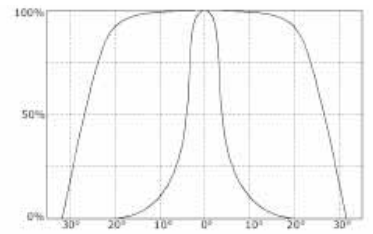

Dialight Corporation

1501 Route 34 South • Farmingdale, NJ 07727 USA
Tel: (1) 732-919-3119 • Fax: (1) 732-751-5778 • www.dialight.com

MDEXLUMADBOGD_C

MECHANICAL DIMENSIONS

PHOTOMETRIC DATA

Dialight reserves the right to make changes at any time in order to supply the best product possible.