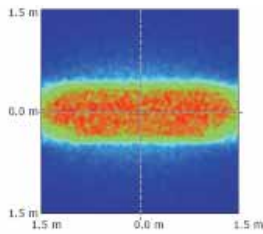

Dialight Corporation

1501 Route 34 South • Farmingdale, NJ 07727 USA
Tel: (1) 732-919-3119 • Fax: (1) 732-751-5778 • www.dialight.com

MDEXLUMADBOGD_C

MECHANICAL DIMENSIONS

PHOTOMETRIC DATA

Dialight reserves the right to make changes at any time in order to supply the best product possible.