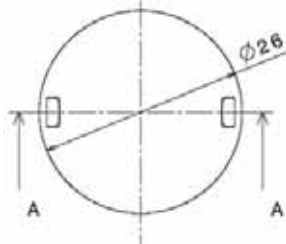

Dialight Corporation

1501 Route 34 South • Farmingdale, NJ 07727 USA
Tel: (1) 732-919-3119 • Fax: (1) 732-751-5778 • www.dialight.com

MDEXLUMADBOGD_C

MECHANICAL DIMENSIONS

PHOTOMETRIC DATA

Dialight reserves the right to make changes at any time in order to supply the best product possible.