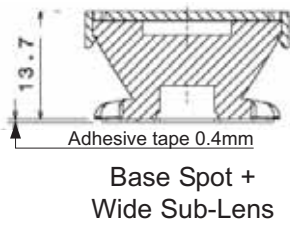

Dialight Corporation

1501 Route 34 South • Farmingdale, NJ 07727 USA
Tel: (1) 732-919-3119 • Fax: (1) 732-751-5778 • www.dialight.com

MDEXLUMADBOGD_C

MECHANICAL DIMENSIONS

PHOTOMETRIC DATA

Dialight reserves the right to make changes at any time in order to supply the best product possible.