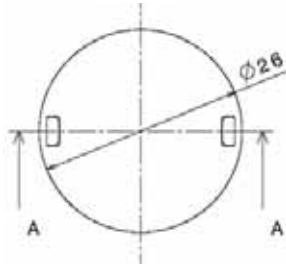

Dialight Corporation

1501 Route 34 South • Farmingdale, NJ 07727 USA
Tel: (1) 732-919-3119 • Fax: (1) 732-751-5778 • www.dialight.com

MDEXLUMADBOGD_C

MECHANICAL DIMENSIONS

PHOTOMETRIC DATA

Dialight reserves the right to make changes at any time in order to supply the best product possible.