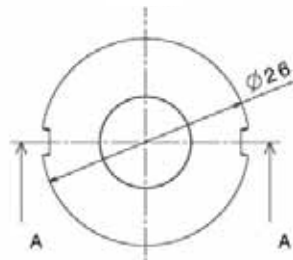

Dialight Corporation

1501 Route 34 South • Farmingdale, NJ 07727 USA
Tel: (1) 732-919-3119 • Fax: (1) 732-751-5778 • www.dialight.com

MDEXLUMADBOGD_C

MECHANICAL DIMENSIONS

PHOTOMETRIC DATA

Dialight reserves the right to make changes at any time in order to supply the best product possible.