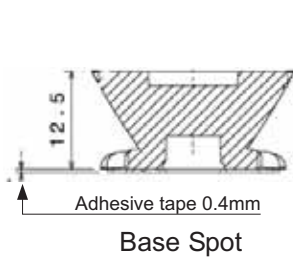

Dialight Corporation

1501 Route 34 South • Farmingdale, NJ 07727 USA
Tel: (1) 732-919-3119 • Fax: (1) 732-751-5778 • www.dialight.com

MDEXLUMADBOGD_C

MECHANICAL DIMENSIONS

PHOTOMETRIC DATA

Dialight reserves the right to make changes at any time in order to supply the best product possible.