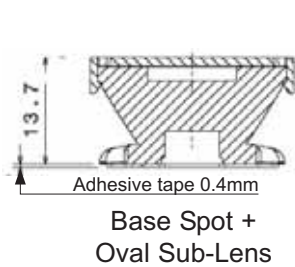

Dialight Corporation

1501 Route 34 South • Farmingdale, NJ 07727 USA
Tel: (1) 732-919-3119 • Fax: (1) 732-751-5778 • www.dialight.com

MDEXLUMADBOGD_C

MECHANICAL DIMENSIONS

PHOTOMETRIC DATA

Dialight reserves the right to make changes at any time in order to supply the best product possible.