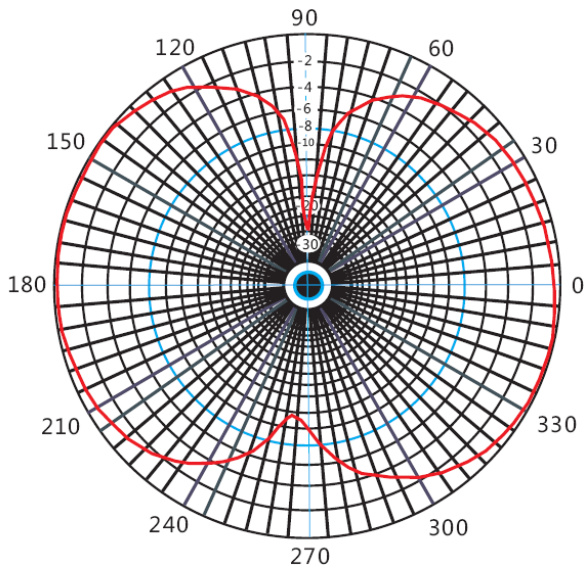

Test Reports

Test Report 1