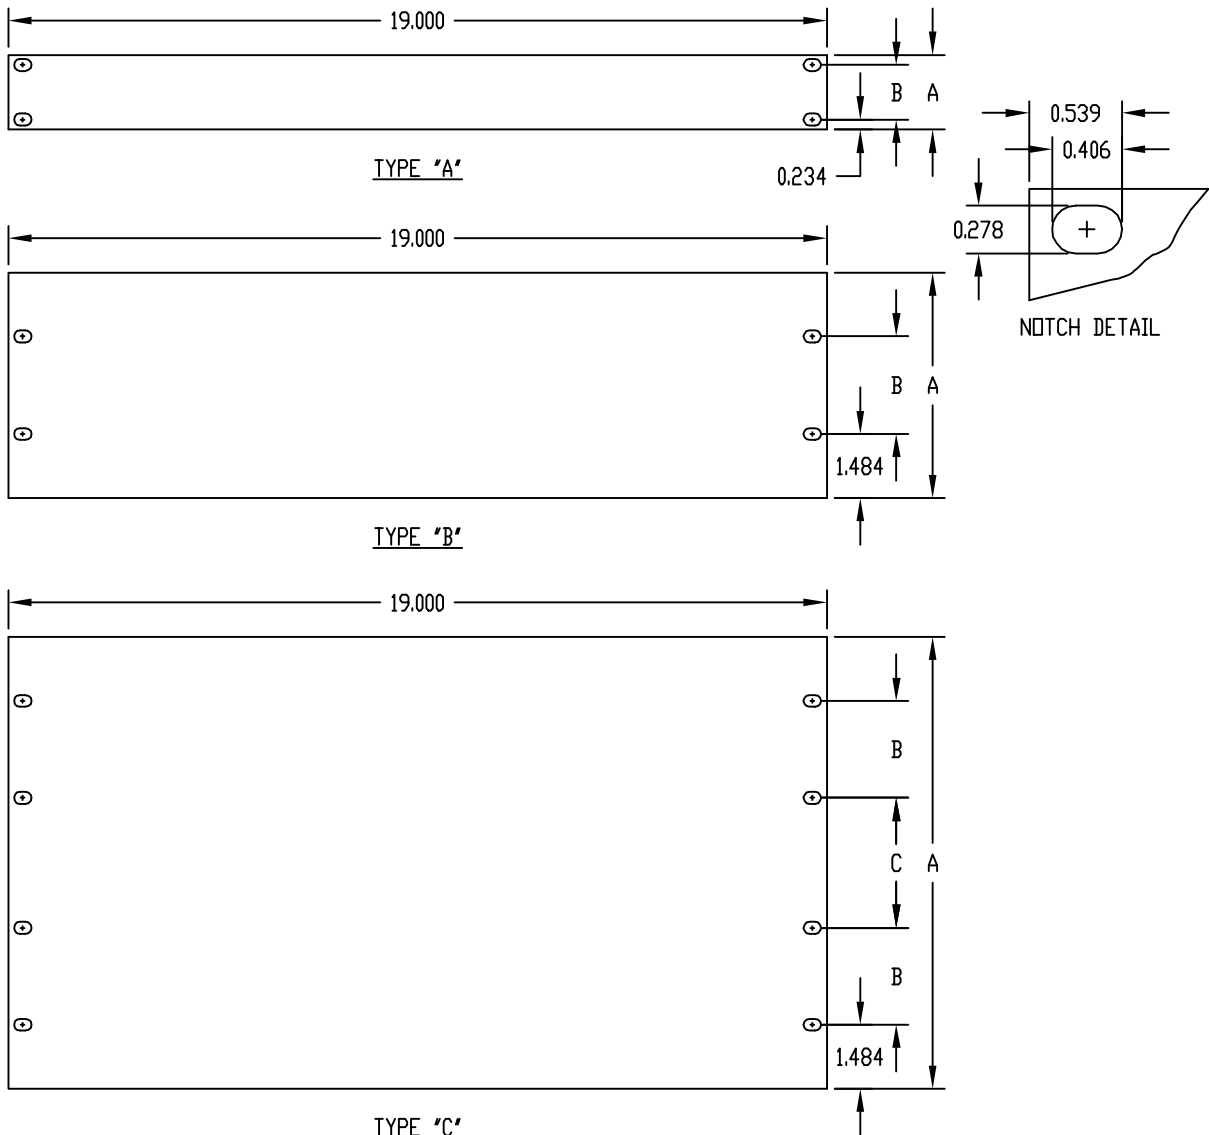

'PA' SERIES:

MATERIAL: 0.125 ALUMINUM
FINISH: METALLIC GRAY
WHITE TEXTURED

'SFA' SERIES:

MATERIAL: 0.187 ALUMINUM
ONE SIDE TAPED
FINISH: NATURAL

● 6061-T6 ALUMINUM ALLOY (PA-1131 TO PA-1142)

▲ PANELS ARE 24' WIDE (PA-2401 THRU PA-2412)