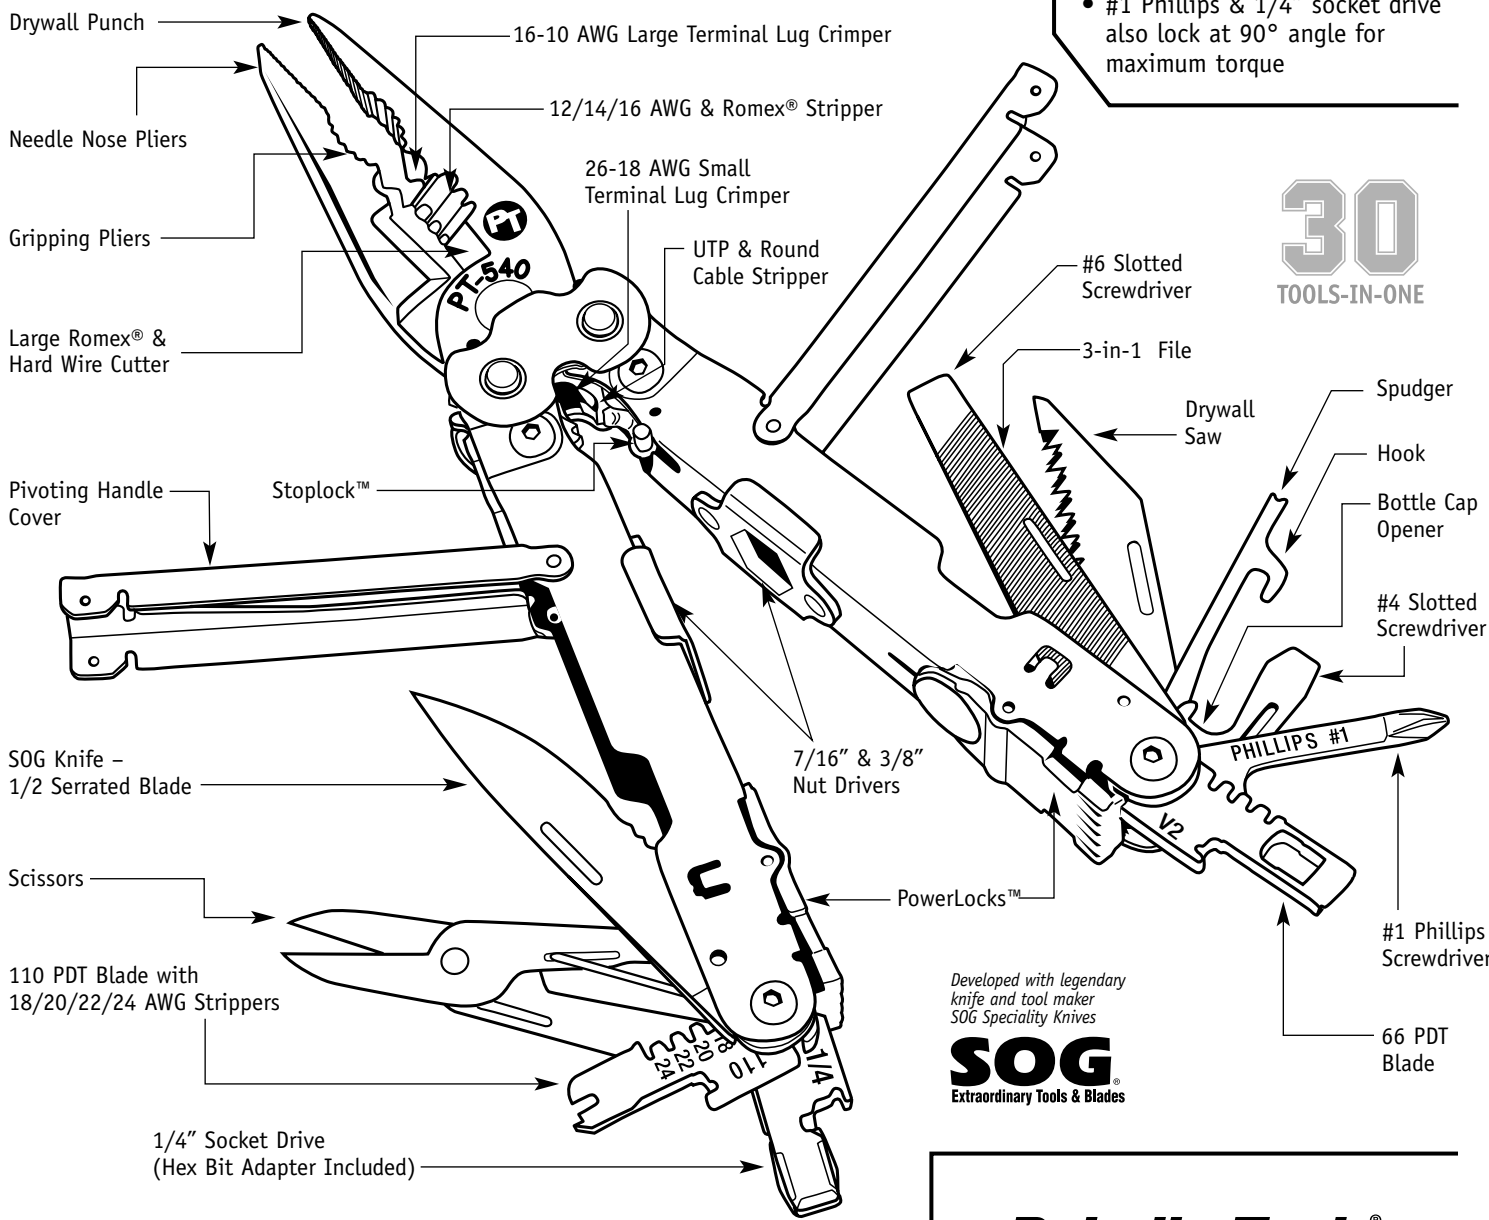

**LIMITED
LifeTime
WARRANTY**

Other cool features!

- Effortless one-hand flip open
- Pivoting handle-covers protect palms from folding components
- Compound Leverage System™ delivers 2x the cutting & gripping power with less hand force
- Bit adapter holds any & all 1/4" bits
- #1 Phillips & 1/4" socket drive also lock at 90° angle for maximum torque

Developed with legendary knife and tool maker SOG Speciality Knives

SOG
Extraordinary Tools & Blades

Nitty Gritty:

Weight	13oz
Length (closed)	5" (127mm)
Length (open)	7.5" (191mm)

Paladin Tools®

connectool Inc. - Virginia - USA