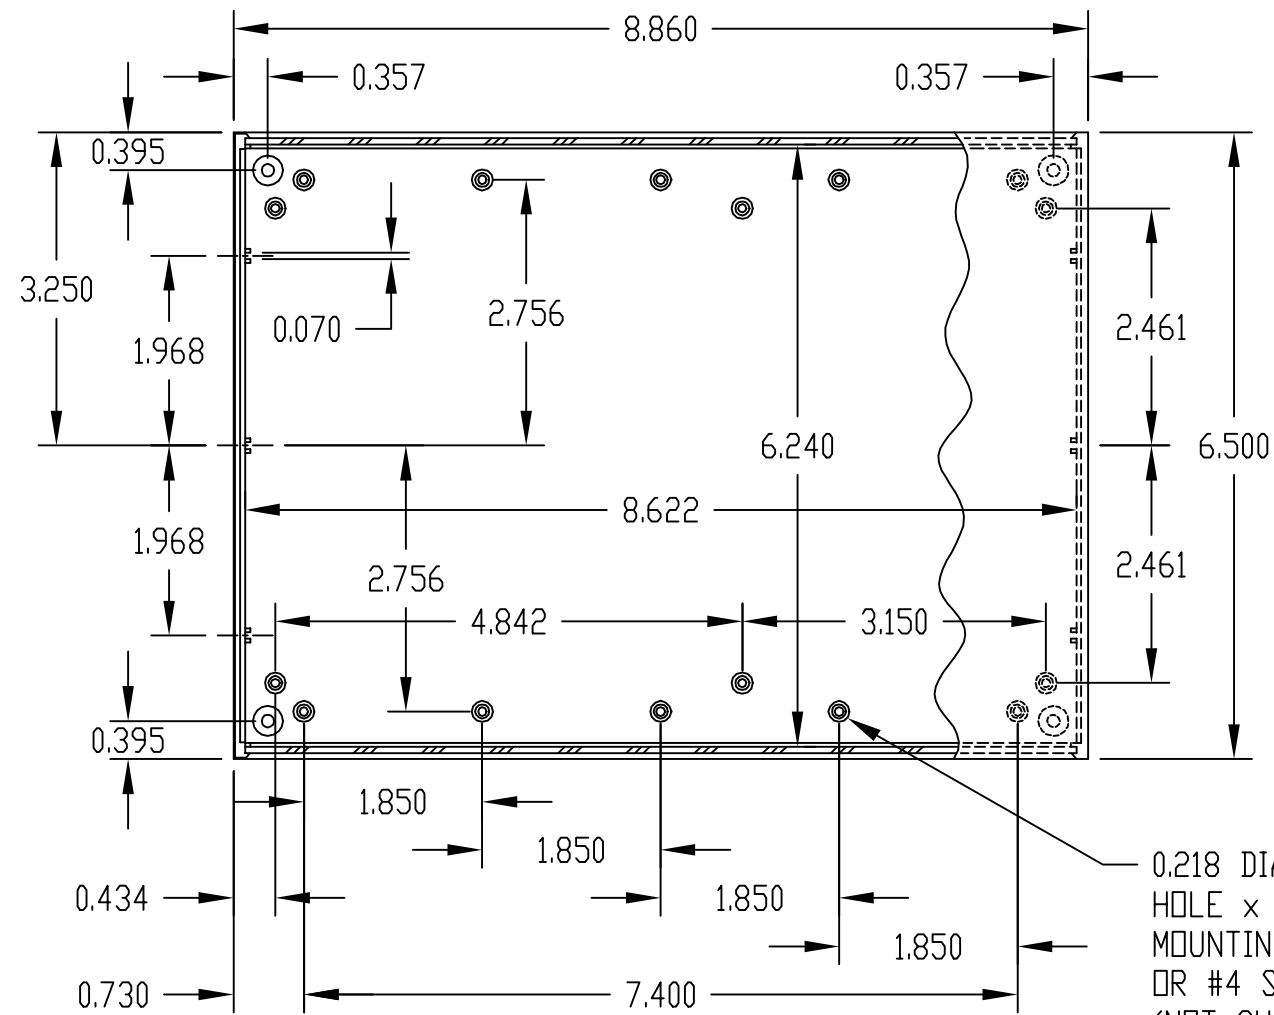

PART NAME

PLASTICASE (STYLE D)

PART No.

PC-11481 & PC-11481-A & PC-11481-LG & PC-11481-LGA

0.218 DIA. BOSS WITH 0.090 DIA. HOLE x 0.218 DEEP - (16) PLACES  
MOUNTING BOSSES USE EITHER M2.5 METRIC OR #4 STD. SHEET METAL SCREWS x 0.188" LG. (NOT SUPPLIED)

FOUR (4) M3 x 0.984" LG. SCREWS SUPPLIED FOR ASSEMBLY.

FOUR (4) RUBBER SELF-ADHESIVE FEET SUPPLIED.

NOTE: ALL DIMENSIONS HAVE ±0.015 TOLERANCE UNLESS OTHERWISE SPECIFIED.