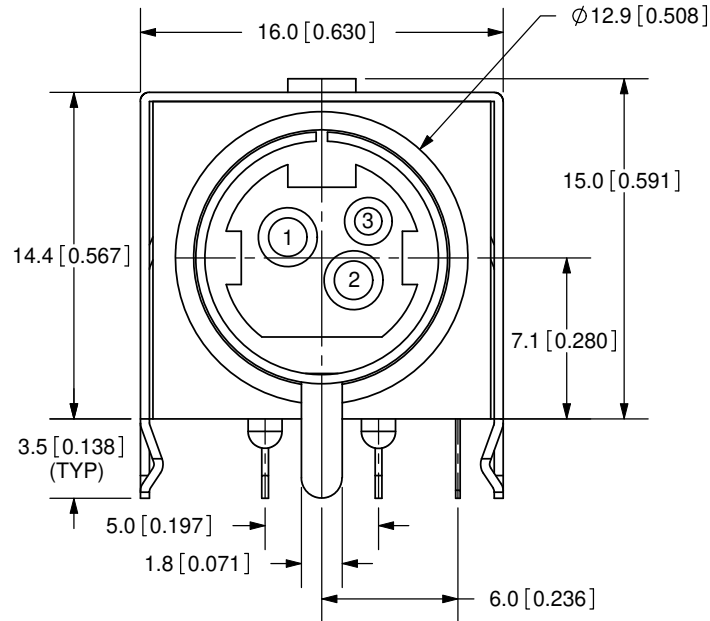

REV.	DESCRIPTION	DATE
A	NEW DRAWING	11/19/2008
B	update to tolerance	9/8/2009

PCB LAYOUT  
TOP VIEW

TOLERANCE:  
±0.2mm UNLESS OTHERWISE  
SPECIFIED

**SPECIFICATIONS:**  
 RATING: 20V DC@ 7.5A  
 CONTACT RESISTANCE: 30m OHMS MAX  
 INSULATION RESISTANCE: 50M OHMS MIN: 250V DC  
 VOLTAGE WITHSTAND: 250V AC R.M.S. FOR 1 MINUTE  
 INSERTION FORCE: 6.0KG MAX  
 WITHDRAWAL FORCE: 0.5 - 6.0KG  
 LIFE: 1,000 CYCLES

TITLE: 3-PIN POWER DIN JACK, RIGHT ANGLE, WITH SHIELDING		REV: B
PART NO. PD-30S	UNITS: MM [INCHES]	
DRAWN BY: ZRJ	APPROVED BY:	SCALE: 3:1

PC FILE NAME:  
PD-30S

COPYRIGHT 2008 BY CUI INC.