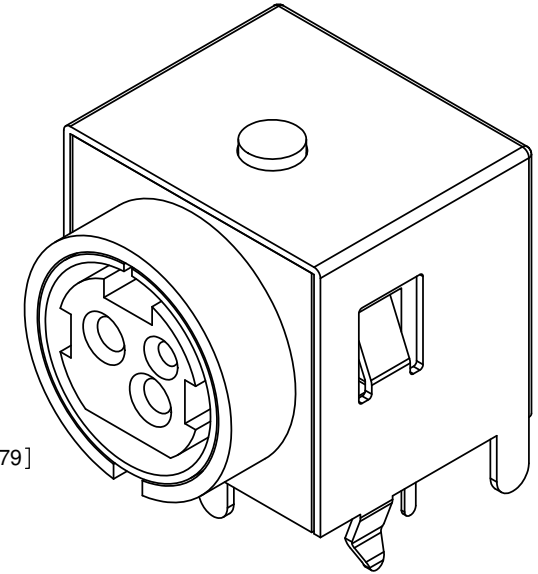

REV.	DESCRIPTION	DATE
A	NEW DRAWING	11/19/2008
B	update to tolerance	9/8/2009

PCB LAYOUT  
TOP VIEW

TOLERANCE:  
±0.2mm UNLESS OTHERWISE  
SPECIFIED

**SPECIFICATIONS:**  
 RATING: 20V DC@ 7.5A  
 CONTACT RESISTANCE: 30m OHMS MAX  
 INSULATION RESISTANCE: 50M OHMS MIN: 250V DC  
 VOLTAGE WITHSTAND: 250V AC R.M.S. FOR 1 MINUTE  
 INSERTION FORCE: 6.0KG MAX  
 WITHDRAWAL FORCE: 0.5 - 6.0KG  
 LIFE: 1,000 CYCLES

TITLE: 3-PIN POWER DIN JACK, RIGHT ANGLE, WITH SHIELDING		REV: B
PART NO. PD-30S	UNITS: MM [INCHES]	
DRAWN BY: ZRJ	APPROVED BY:	SCALE: 3:1

PC FILE NAME:  
PD-30S

COPYRIGHT 2008 BY CUI INC.