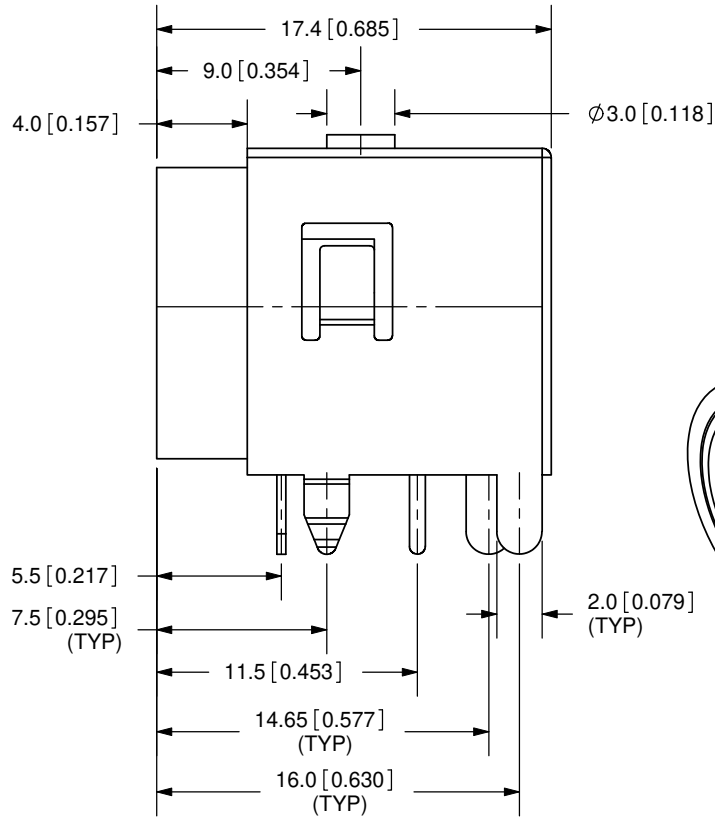

REV.	DESCRIPTION	DATE
A	NEW DRAWING	11/19/2008
B	update to tolerance	9/8/2009

PCB LAYOUT  
TOP VIEW

TOLERANCE:  
±0.2mm UNLESS OTHERWISE  
SPECIFIED

**SPECIFICATIONS:**  
 RATING: 20V DC@ 7.5A  
 CONTACT RESISTANCE: 30m OHMS MAX  
 INSULATION RESISTANCE: 50M OHMS MIN: 250V DC  
 VOLTAGE WITHSTAND: 250V AC R.M.S. FOR 1 MINUTE  
 INSERTION FORCE: 6.0KG MAX  
 WITHDRAWAL FORCE: 0.5 - 6.0KG  
 LIFE: 1,000 CYCLES

TITLE: 3-PIN POWER DIN JACK, RIGHT ANGLE, WITH SHIELDING		REV: B
PART NO. PD-30S	UNITS: MM [INCHES]	
DRAWN BY: ZRJ	APPROVED BY:	SCALE: 3:1

PC FILE NAME:  
PD-30S

COPYRIGHT 2008 BY CUI INC.