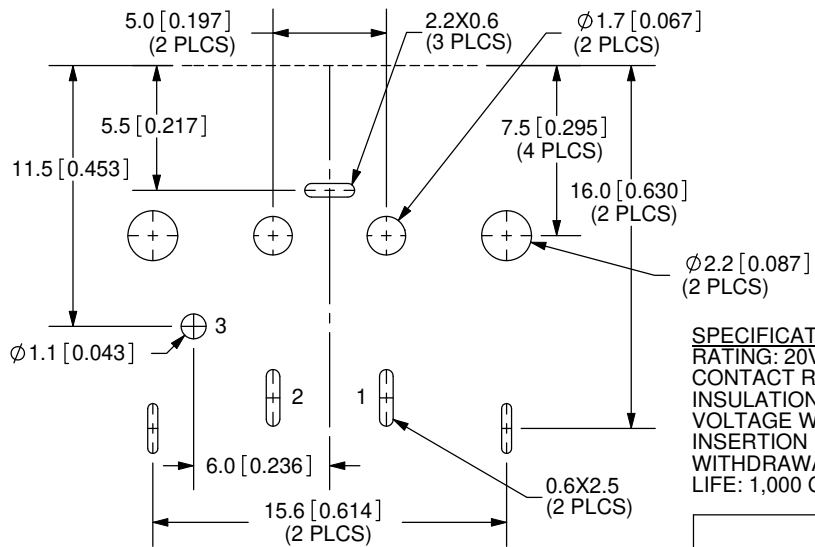

REV.	DESCRIPTION	DATE
A	NEW DRAWING	11/19/2008
B	update to tolerance	9/8/2009

PCB LAYOUT  
TOP VIEW

TOLERANCE:  
±0.2mm UNLESS OTHERWISE  
SPECIFIED

**SPECIFICATIONS:**  
 RATING: 20V DC@ 7.5A  
 CONTACT RESISTANCE: 30m OHMS MAX  
 INSULATION RESISTANCE: 50M OHMS MIN: 250V DC  
 VOLTAGE WITHSTAND: 250V AC R.M.S. FOR 1 MINUTE  
 INSERTION FORCE: 6.0KG MAX  
 WITHDRAWAL FORCE: 0.5 - 6.0KG  
 LIFE: 1,000 CYCLES

TITLE: 3-PIN POWER DIN JACK, RIGHT ANGLE, WITH SHIELDING		REV: B
PART NO. PD-30S	UNITS: MM [INCHES]	
DRAWN BY: ZRJ	APPROVED BY:	SCALE: 3:1

PC FILE NAME:  
PD-30S

COPYRIGHT 2008 BY CUI INC.