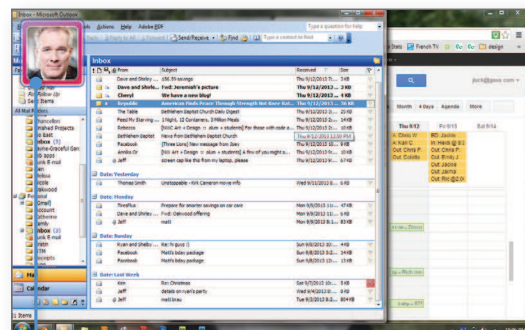

It works like an intelligent rearview mirror

Intruder detected