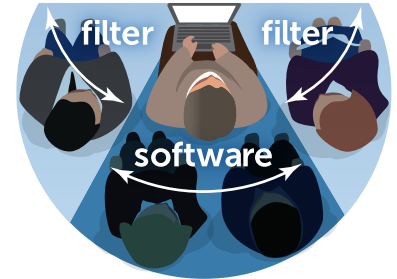

Blurred view

go anywhere.
do more.

A comprehensive 180° privacy solution*

When used together, 3M™ ePrivacy Filter software and a 3M™ Privacy Filter provide visual privacy from virtually every angle — up to 180° of privacy protection.

3M™ ePrivacy Filter Software

Alerts the user to over-the-shoulder onlookers and causes the screen to blur when the user looks or steps away.

3M™ Privacy Filter

Allows a clear image from the front while onlookers will only see a dark screen from side angles.

Privacy

from every angle

3M™ ePrivacy Filter Software + 3M™ Privacy Filter

* Privacy coverage is dependent on webcam's field of view

3M™ ePrivacy Filter Solutions

Features	Professional	Enterprise	Software + Privacy Filter
Detects over-the-shoulder onlooker and alerts user	●	●	●
Walk-away privacy blurs screen when user steps away	●	●	●
Customizable privacy settings	●	●	●
Low-battery usage	●	●	●
Intelligent facial recognition	●	●	●
Easy to install, easy to use	●	●	●
Unlocks screen for user only	●	●	●
Central deployment and management		●	●
Audit capability		●	●
Additional privacy from side views			●
Protects screen from scratches			●
Reversible matte and glossy finish options			●
Ultimate visual privacy protection			●