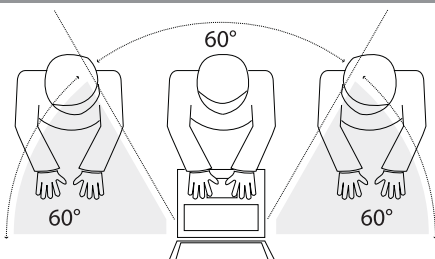

3M™ Black filters give full 60° protection from either side.
Gold filters protect from above, too!