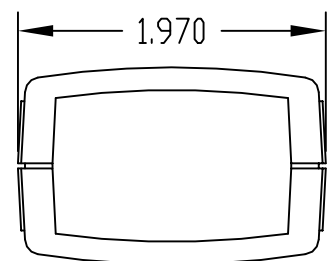

Email & Skype: info@chipsmall.com Web: www.chipsmall.com

Address: A1208, Overseas Decoration Building, #122 Zhenhua RD., Futian, Shenzhen, China

PART NAME

PI SERIES - ABS MOLDED ENCLOSURE

PART No.

PI-1900 THRU PI-1902
PI-1900-LG THRU PI-1902-LG

FOUR (4) M3 x (N") LG. SCREWS
SUPPLIED FOR ASSEMBLY.

TOP VIEW

END VIEW

BOTTOM VIEW

SECTION "A-A"

NOTE: ALL DIMENSIONS HAVE ±0.015 TOLERANCE UNLESS OTHERWISE SPECIFIED.

PART No.	A	B	C	D	E	F	G	H	J	K	L	M	N
PI-1900	0.630	0.300	0.300	0.325	0.325	0.290	0.290	0.470	0.086	0.341	0.461	----	0.433
PI-1901	0.940	0.300	0.615	0.630	0.325	0.605	0.290	0.780	0.550	0.655	0.775	0.341	0.590
PI-1902	1.260	0.615	0.615	0.630	0.630	0.605	0.605	1.100	0.716	0.970	1.090	0.656	0.835