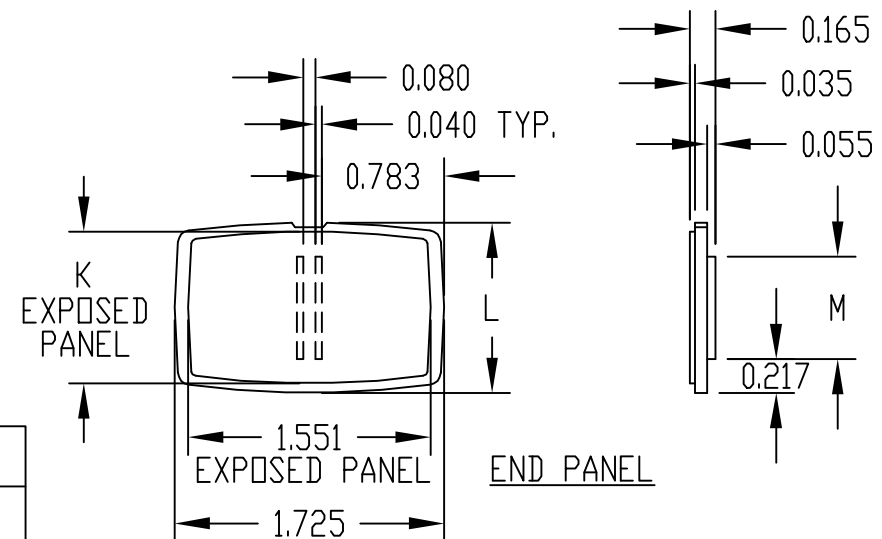

FOUR (4) M3 x (N") LG. SCREWS
SUPPLIED FOR ASSEMBLY.

TOP VIEW

END VIEW

BOTTOM VIEW

SECTION "A-A"

NOTE: ALL DIMENSIONS HAVE ±0.015 TOLERANCE UNLESS OTHERWISE SPECIFIED.

PART No.	A	B	C	D	E	F	G	H	J	K	L	M	N
PI-1900	0.630	0.300	0.300	0.325	0.325	0.290	0.290	0.470	0.086	0.341	0.461	----	0.433
PI-1901	0.940	0.300	0.615	0.630	0.325	0.605	0.290	0.780	0.550	0.655	0.775	0.341	0.590
PI-1902	1.260	0.615	0.615	0.630	0.630	0.605	0.605	1.100	0.716	0.970	1.090	0.656	0.835