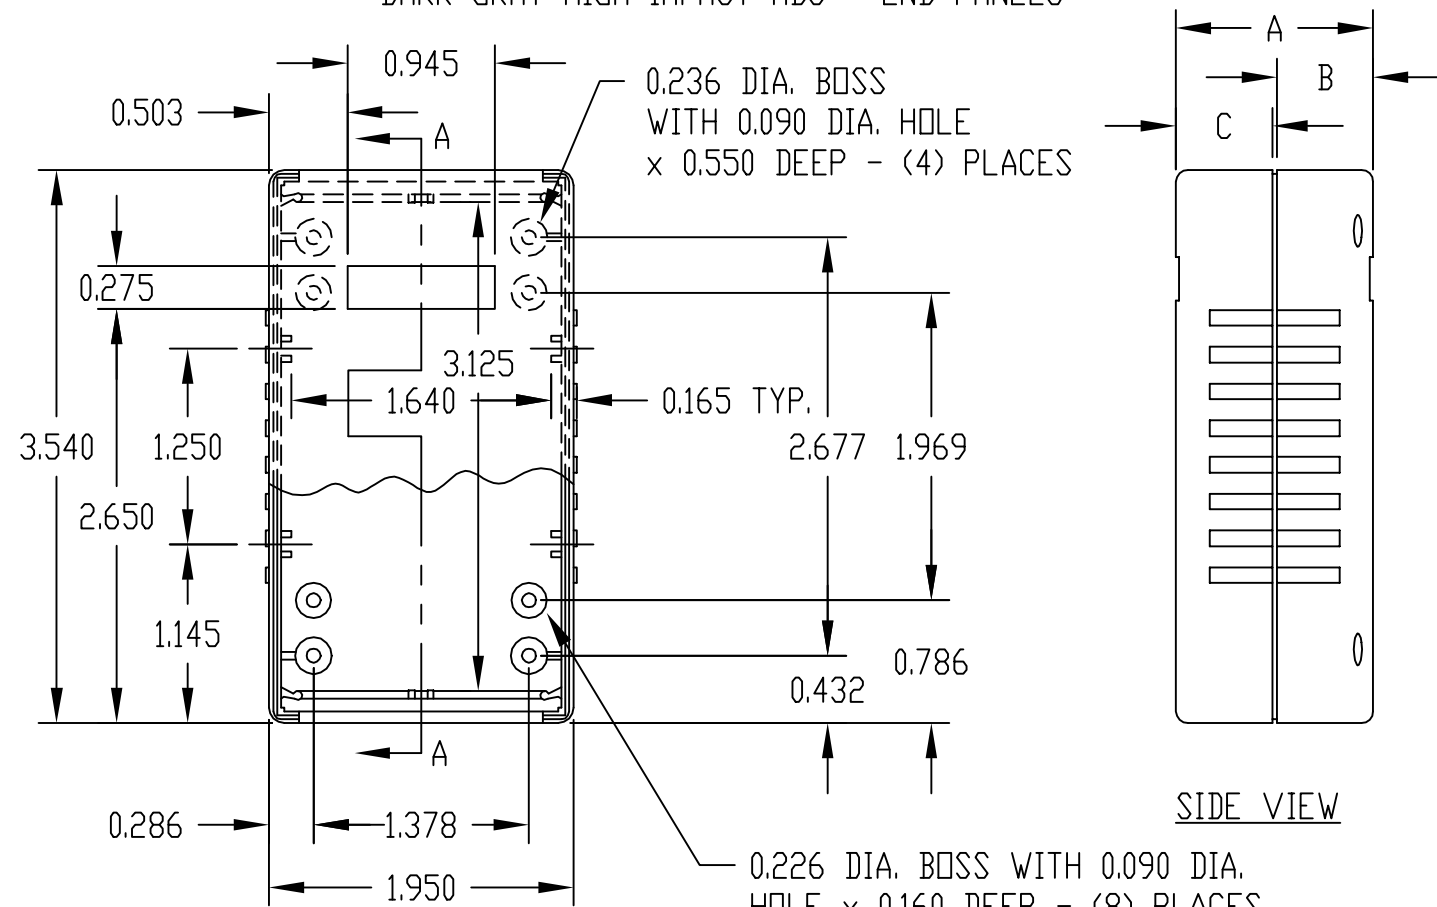

Email & Skype: info@chipsmall.com Web: www.chipsmall.com

Address: A1208, Overseas Decoration Building, #122 Zhenhua RD., Futian, Shenzhen, China

PART NAME

PI SERIES - ABS MOLDED ENCLOSURE

PART No.

PI-1900 THRU PI-1902
PI-1900-LG THRU PI-1902-LG

FOUR (4) M3 x (N") LG. SCREWS
SUPPLIED FOR ASSEMBLY.

TOP VIEW

END VIEW

BOTTOM VIEW

SECTION "A-A"

NOTE: ALL DIMENSIONS HAVE ±0.015 TOLERANCE UNLESS OTHERWISE SPECIFIED.

PART No.	A	B	C	D	E	F	G	H	J	K	L	M	N
PI-1900	0.630	0.300	0.300	0.325	0.325	0.290	0.290	0.470	0.086	0.341	0.461	----	0.433
PI-1901	0.940	0.300	0.615	0.630	0.325	0.605	0.290	0.780	0.550	0.655	0.775	0.341	0.590
PI-1902	1.260	0.615	0.615	0.630	0.630	0.605	0.605	1.100	0.716	0.970	1.090	0.656	0.835