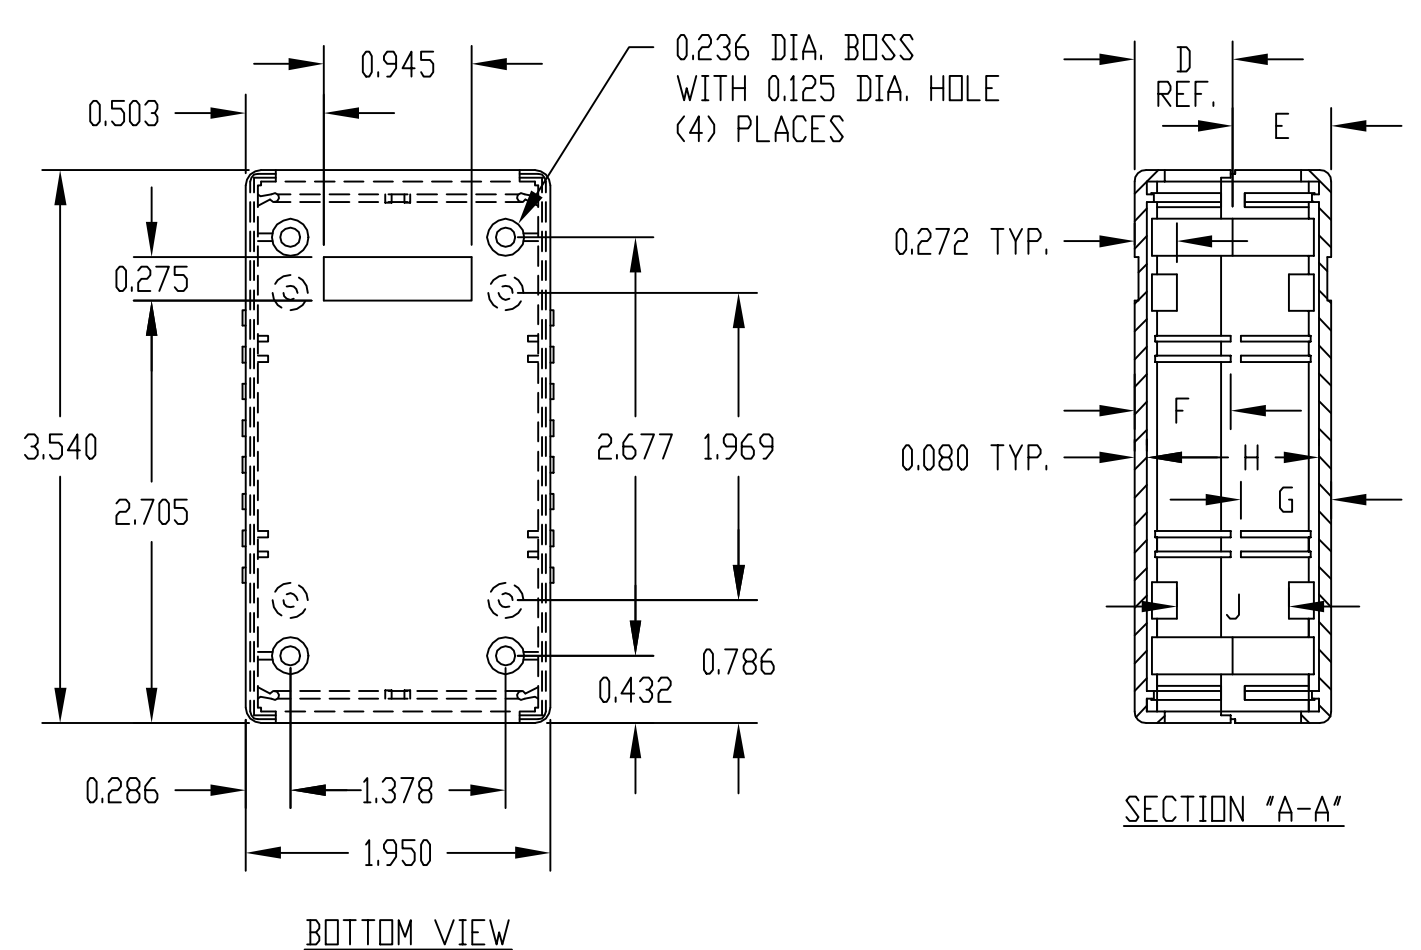

FOUR (4) M3 x (N") LG. SCREWS
SUPPLIED FOR ASSEMBLY.

TOP VIEW

END VIEW

BOTTOM VIEW

SECTION "A-A"

NOTE: ALL DIMENSIONS HAVE ±0.015 TOLERANCE UNLESS OTHERWISE SPECIFIED.

PART No.	A	B	C	D	E	F	G	H	J	K	L	M	N
PI-1900	0.630	0.300	0.300	0.325	0.325	0.290	0.290	0.470	0.086	0.341	0.461	----	0.433
PI-1901	0.940	0.300	0.615	0.630	0.325	0.605	0.290	0.780	0.550	0.655	0.775	0.341	0.590
PI-1902	1.260	0.615	0.615	0.630	0.630	0.605	0.605	1.100	0.716	0.970	1.090	0.656	0.835