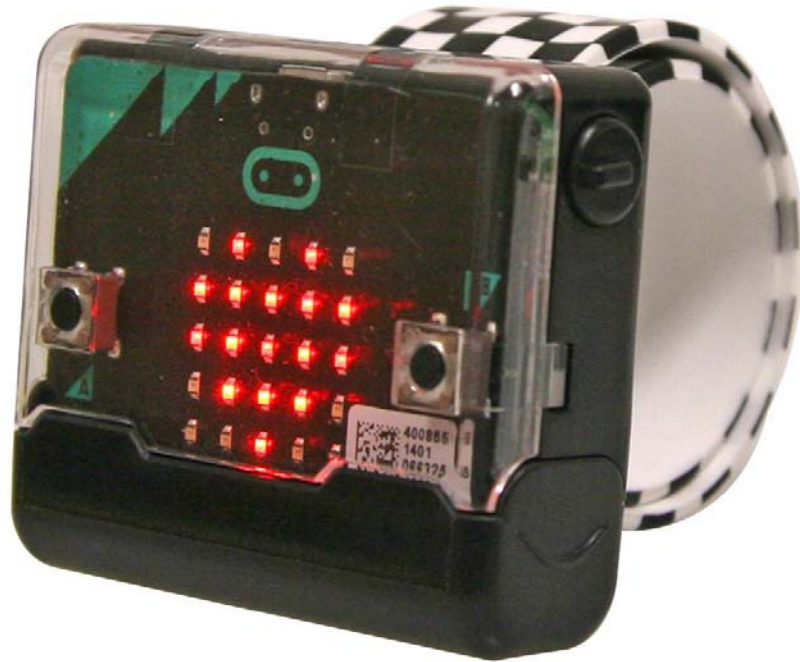

## hard:case for micro:bit /PIM324

Turn your micro:bit into a wrist-mounted doohickey with this snazzy enclosure and slap band!

The enclosure securely houses your micro:bit, provides access to the two buttons, and even has a battery compartment to power your micro:bit on the move with two AAA batteries\*.

There's also an on/off switch, access to the edge connector, and the whole thing snaps together without screws - swish!

Use the included wrist strap to mount it to your wrist, or use a keyring to attach it to your bag, or a lanyard to wear it round your neck.