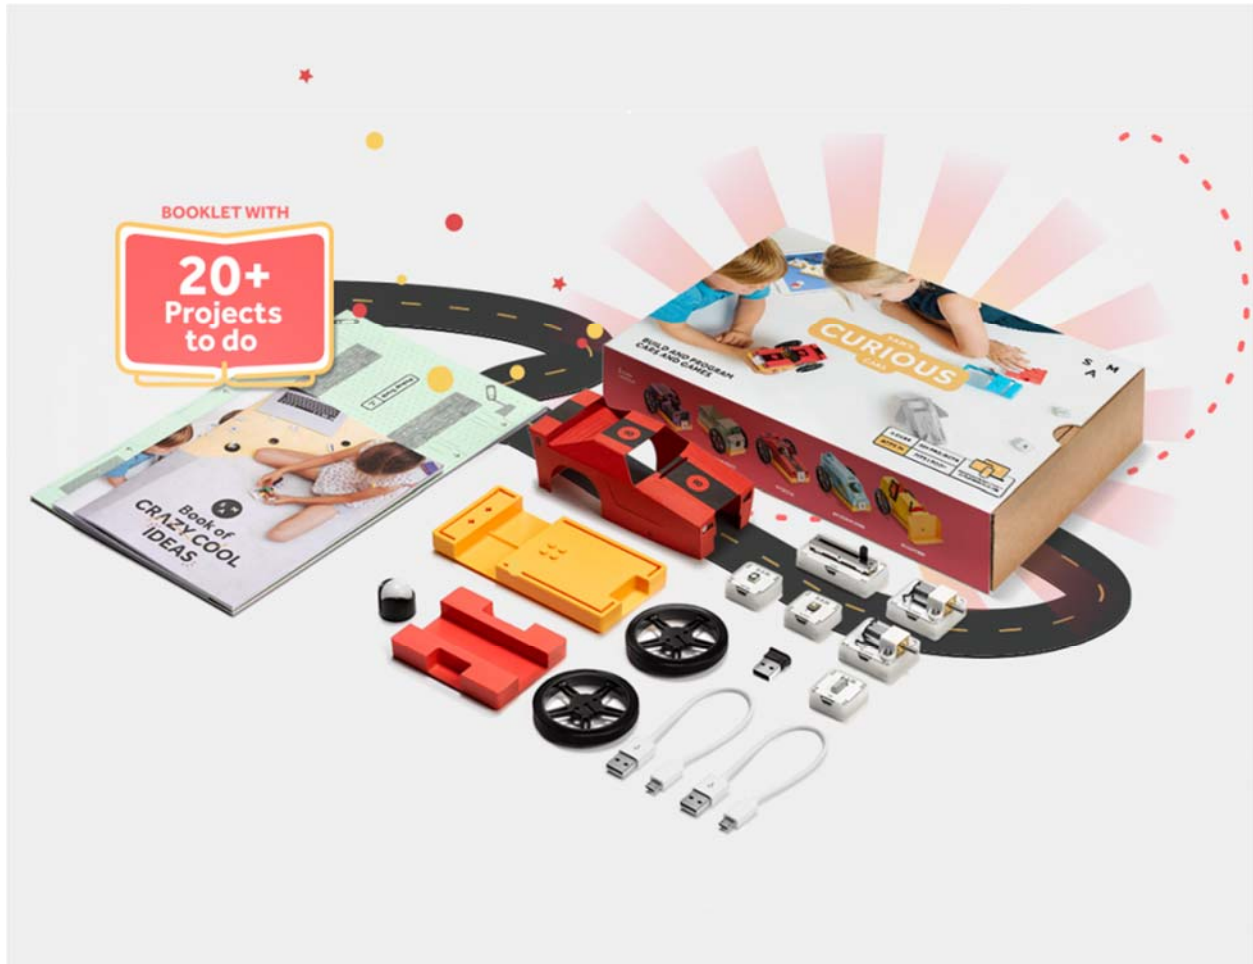

SAM Labs Curious Cars Kit

Build and program your own cars and games!

Race and play

Have fun building your own race cars! Download the Curious Cars app to program your car and play games in the SAM Arcade. Create your own inventions in the SAM Space app using your imagination, SAM blocks, and the handy Book of Crazy Cool Ideas!