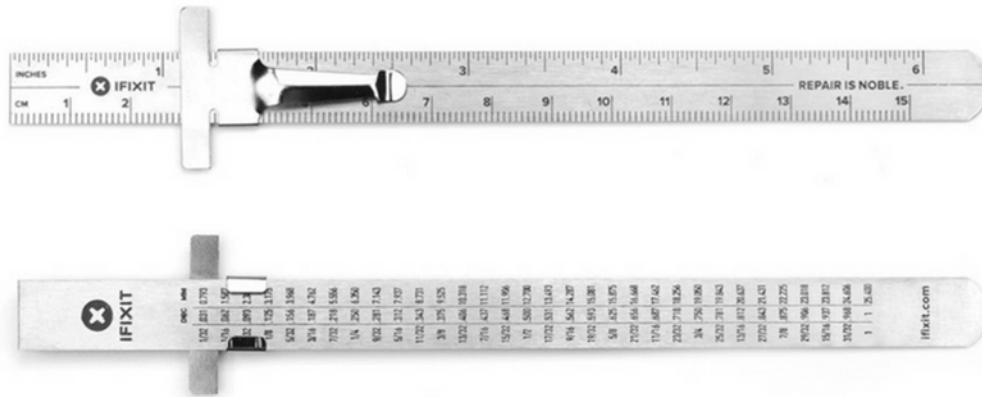

Email & Skype: info@chipsmall.com Web: www.chipsmall.com

Address: A1208, Overseas Decoration Building, #122 Zhenhua RD., Futian, Shenzhen, China

Pi Supply

iFixit 6 Inch Metal Ruler

Measure, calculate, design, and show off your Fixers' pride. Sturdy six inch (15 cm) ruler includes a pocket clip that..

Measure, calculate, design, and show off your Fixers' pride.

- Sturdy six inch (15 cm) ruler includes a pocket clip that doubles as a sliding measurement stop.
- Toss it in your shirt pocket or tool roll—you'll be surprised how often you use it to measure, align, and sketch on the job.
- Reference table to convert fractional inches to decimal and millimeters.
- Steel construction means it's up to light scraping and prying in a pinch.