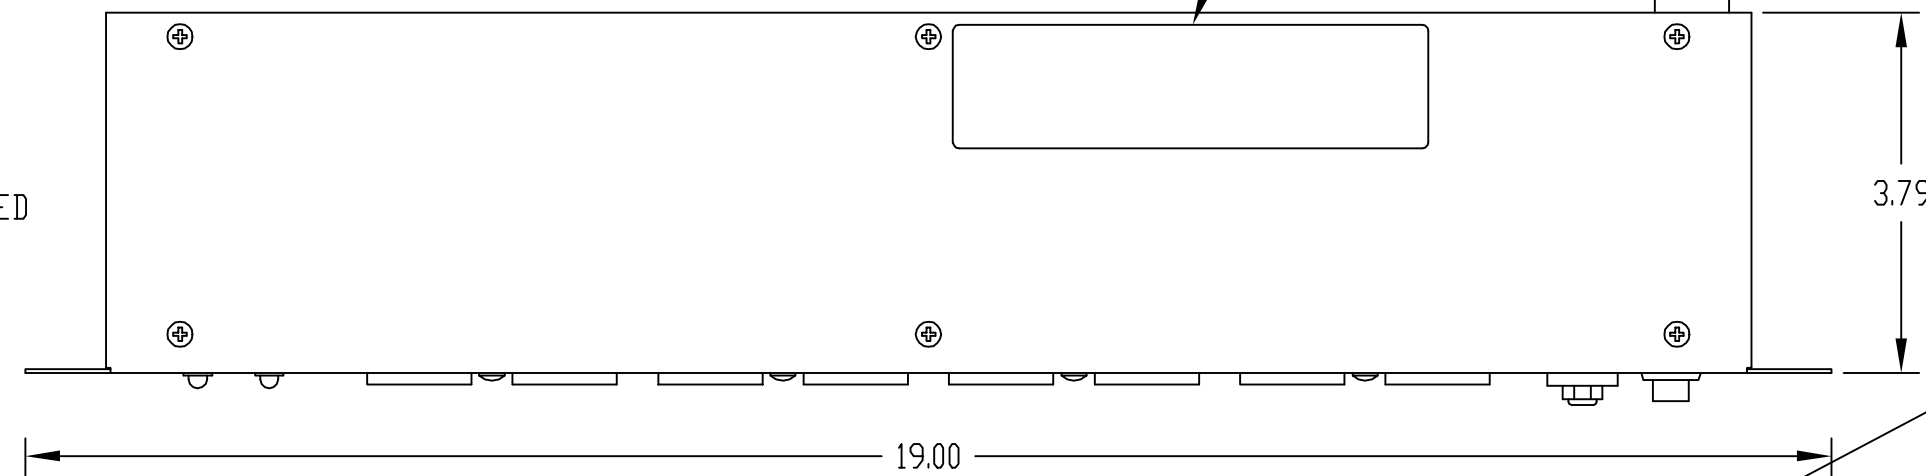

PART NAME	RACKMOUNT POWER OUTLET STRIP (15 AMP) (SURGE SUPPRESSED)	PART No.	POS-195-S	REV. DATE	6-3-10

MATERIAL:
HOUSING - 20 GA. STEEL

FINISH:
HOUSING - TEXTURED BLACK

1. **NOTES:**
1. INTERNAL WIRE CAPACITY - 14 AWG SOLID TW CONDUCTOR
  2. ALL COMPONENTS ARE U.L. APPROVED
  3. SURGE SUPPRESSION PROTECT VOLTAGE: 330 V.
  4. U.L. LISTED IN U.S.A. AND CANADA. U.L. FILE #E203236