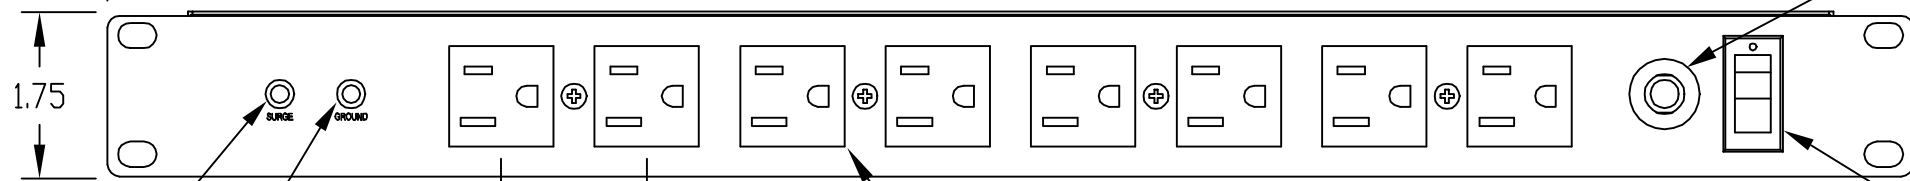

SURGE PROTECTION INDICATOR LAMP
15 AMP 125 VOLT, LENS COLOR - RED

GROUND INDICATOR LAMP
15 AMP 125 VOLT, LENS COLOR - GREEN