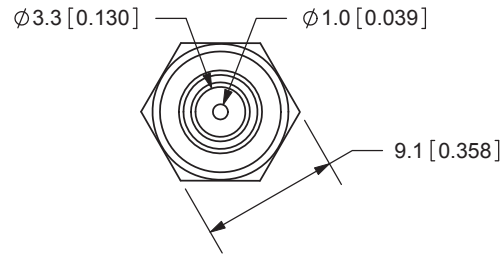

TOLERANCE:
X.X ±0.2mm
X.XX ±0.1mm
X.XXX ±0.05mm

SPECIFICATIONS:
RATING: 24V DC @ 6A
INSULATION RESISTANCE: 100M OHMS MIN: 500V DC
VOLTAGE WITHSTAND: 500V AC R.M.S. FOR 1 MINUTE
LIFE: 5,000 CYCLES
OPERATING TEMP: 0° ~ +40°C