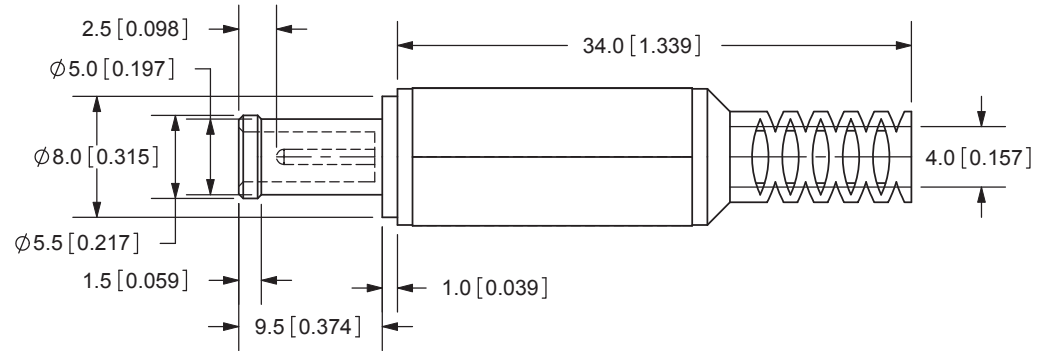

TOLERANCE:
X.X ±0.2mm
X.XX ±0.1mm
X.XXX ±0.05mm

SPECIFICATIONS:
RATING: 24V DC @ 6A
INSULATION RESISTANCE: 100M OHMS MIN: 500V DC
VOLTAGE WITHSTAND: 500V AC R.M.S. FOR 1 MINUTE
LIFE: 5,000 CYCLES
OPERATING TEMP: 0° ~ +40°C