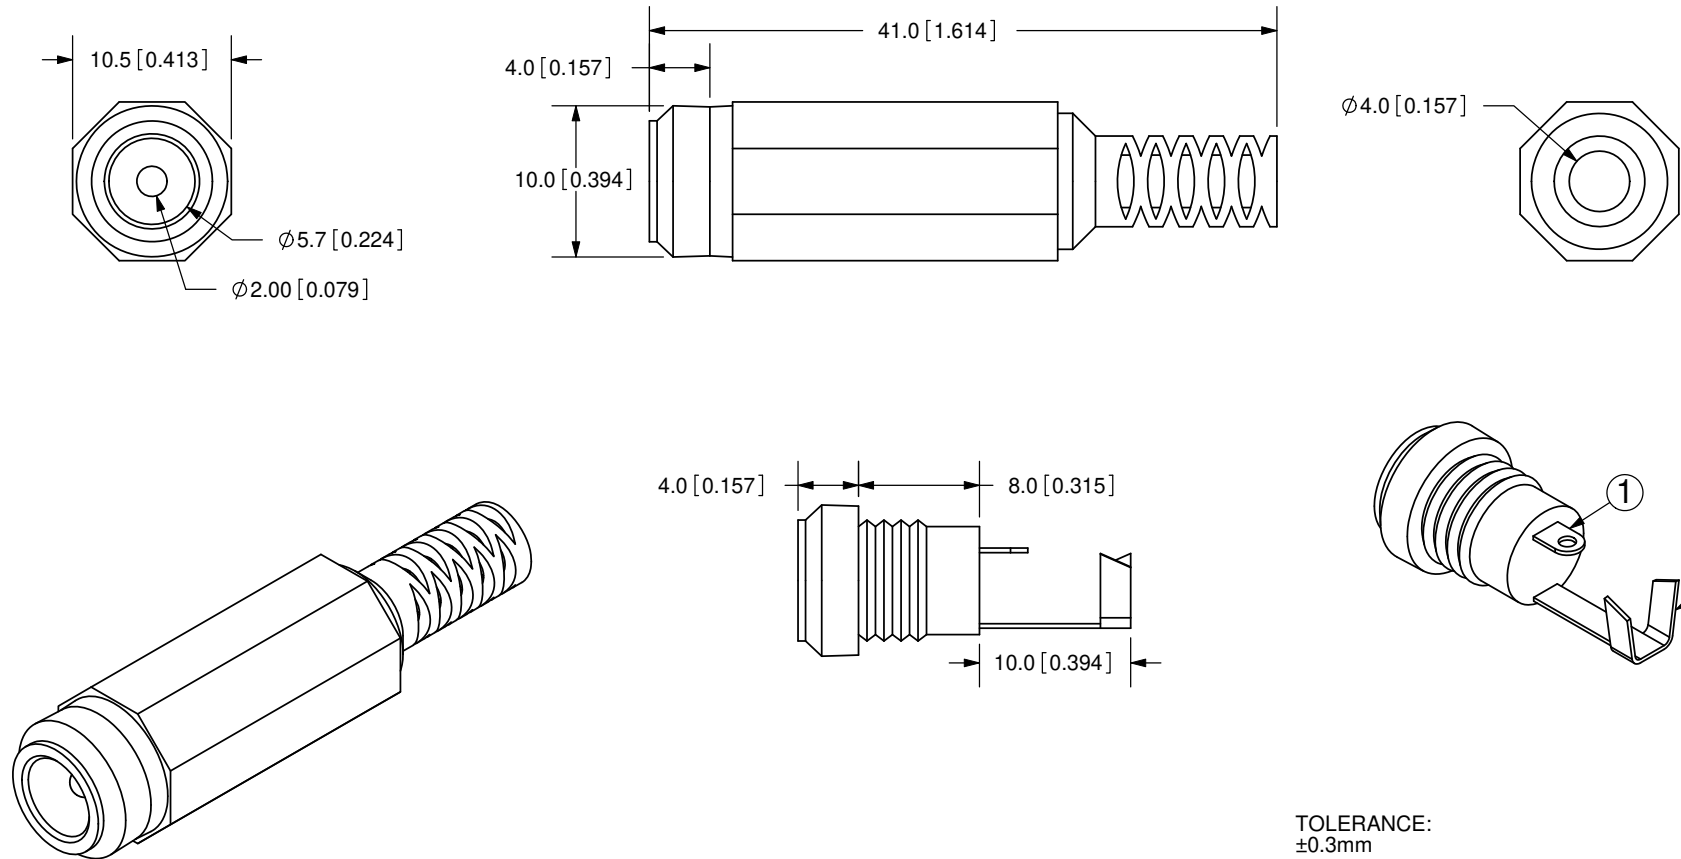

REV.	DESCRIPTION	DATE
B	Updated rating	3/6/2007
C	added contact resistance	8/20/2010
D	added pin designations	9/10/2010

TOLERANCE:
±0.3mm

SPECIFICATIONS:
RATING: 24V DC @ 4A
CONTACT RESISTANCE: 50m OHMS MAX
INSULATION RESISTANCE: 100M OHMS MIN: 500V DC
VOLTAGE WITHSTAND: 500V AC R.M.S. FOR 1 MINUTE
LIFE: 5,000 CYCLES

MODEL NO.	PR-002A
SCHEMATIC	1
	2

CENTER PIN DIAMETER 2.0mm Dia.

	MATERIAL	PLATING
CONTACT PIN	PBS	Nickel
CAP	PE	
TERMINAL 1	BSR	Nickel
TERMINAL 2	BSR	Nickel
PIN	BSBM	Nickel
RING	BSBM	Nickel
BODY	PA	

20050 SW 112th Ave.
Tualatin, OR 97062
Phone: 503-612-2300
800-275-4899
Fax: 503-612-2383
Website: www.cui.com

TITLE: DC POWER PLUGS		REV: D
PART NO. PR-002A	UNITS: MM [INCHES]	
DRAWN BY: ZRJ	APPROVED BY:	SCALE: 2:1

PC FILE NAME:
PR-002A

COPYRIGHT 2010 BY CUI INC.