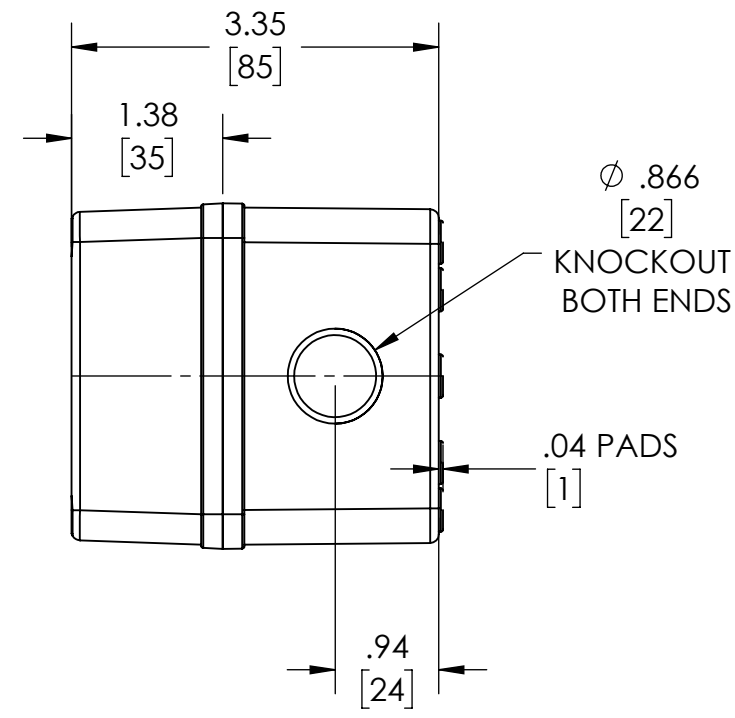

PART NAME

NEM 4X PLASTIC BOX (PTK SERIES)

PART No.

PTK-18425 & PTK-18425-C

REVISION DATE

10-19-17

**DRAWING FOR REFERENCE**  
 WE RESERVE THE RIGHT TO MAKE CHANGES TO OUR STANDARD PRODUCTS. PLEASE CONSULT WITH BUD INDUSTRIES PRIOR TO USING THIS DRAWING FOR DESIGN PURPOSE.

- NOTES:
- 1- MATERIAL: BODY - GRAY POLYCARBONATE RESIN 10% GLASS FIBER FILLED  
COVER - GRAY OR CLEAR (-C SUFFIX) POLYCARBONATE
  - 2- UL508 / NEMA TYPE 4X & TYPE 6 WITH IP-67 TUV RATING & UL-94 5VA
  - 3- CONTINUOUS Poured FOAM GASKET IN COVER
  - 4- COVER ATTACHES WITH NON-METALLIC CAPTIVE SCREWS
  - 5- INTERNAL BOSSES WILL ACCEPT M4x0.7 x 6mm LG. THREAD FORMING SCREWS FOR ATTACHING AN INTERNAL PANEL OR PCB (NOT SUPPLIED)
  - 6 - DIMENSIONS ARE INCH [MM]