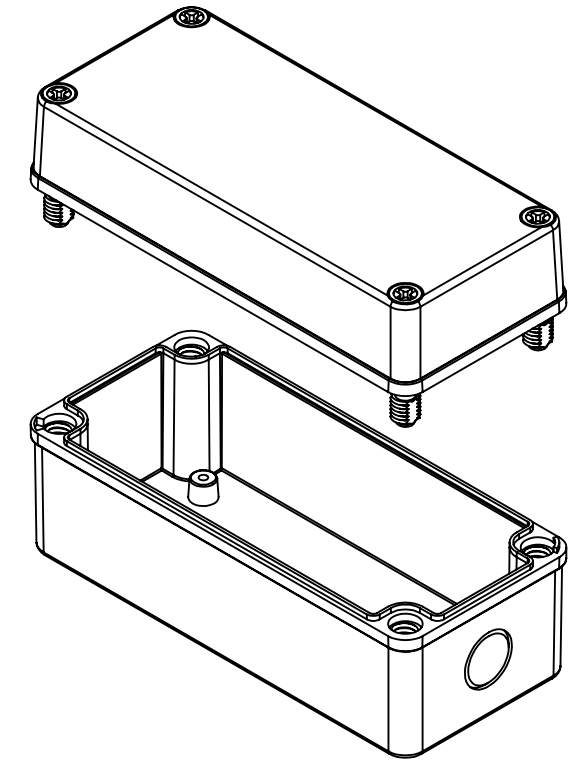

PART NAME

NEM 4X PLASTIC BOX (PTK SERIES)

PART No.

PTK-18425 & PTK-18425-C

REVISION DATE

10-19-17

**DRAWING FOR REFERENCE**  
 WE RESERVE THE RIGHT TO MAKE CHANGES TO OUR STANDARD PRODUCTS. PLEASE CONSULT WITH BUD INDUSTRIES PRIOR TO USING THIS DRAWING FOR DESIGN PURPOSE.

- NOTES:
- 1- MATERIAL: BODY - GRAY POLYCARBONATE RESIN 10% GLASS FIBER FILLED  
COVER - GRAY OR CLEAR (-C SUFFIX) POLYCARBONATE
  - 2- UL508 / NEMA TYPE 4X & TYPE 6 WITH IP-67 TUV RATING & UL-94 5VA
  - 3- CONTINUOUS Poured FOAM GASKET IN COVER
  - 4- COVER ATTACHES WITH NON-METALLIC CAPTIVE SCREWS
  - 5- INTERNAL BOSSES WILL ACCEPT M4x0.7 x 6mm LG. THREAD FORMING SCREWS FOR ATTACHING AN INTERNAL PANEL OR PCB (NOT SUPPLIED)
  - 6 - DIMENSIONS ARE INCH [MM]