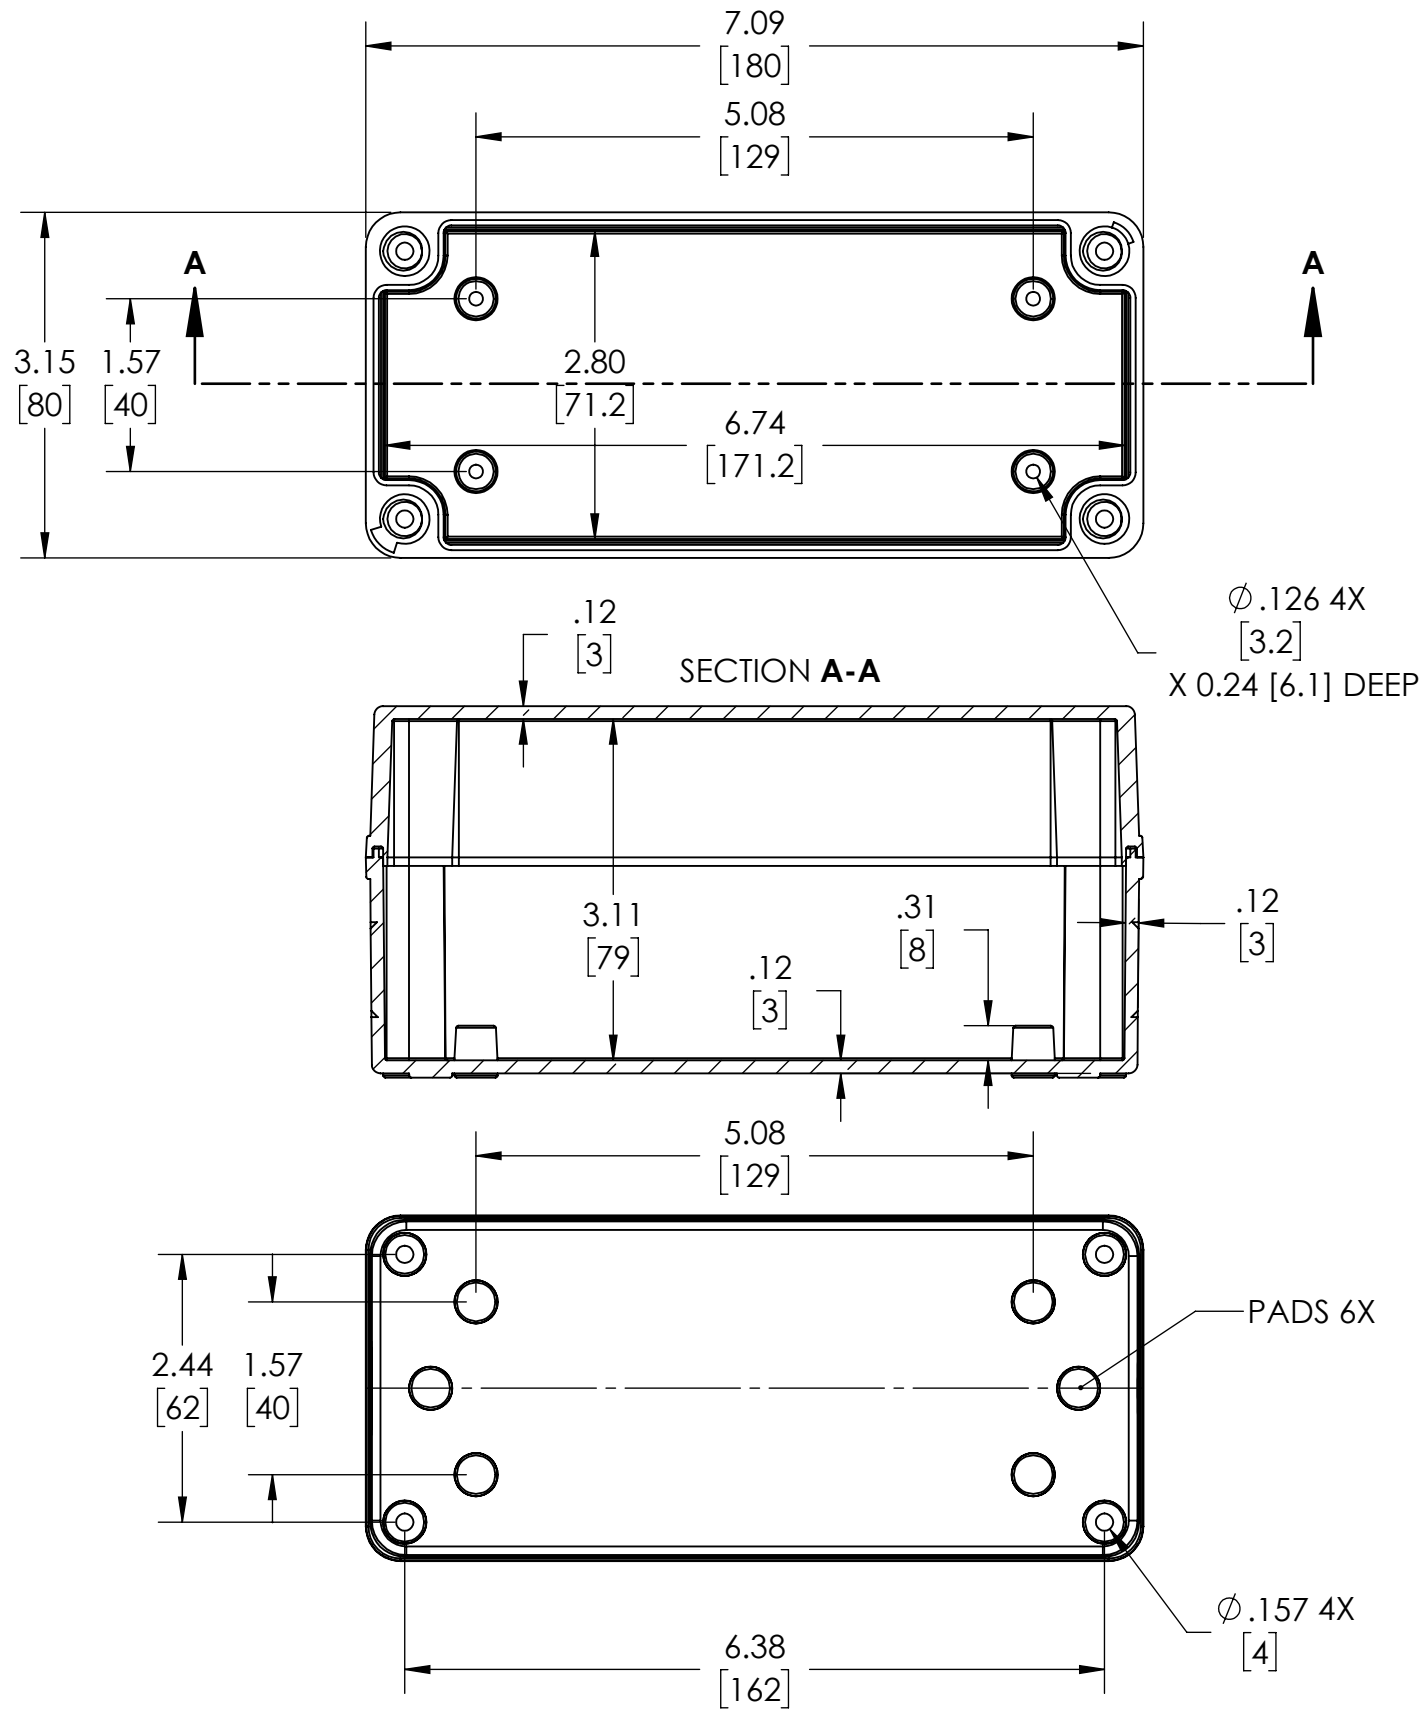

PART NAME

NEM 4X PLASTIC BOX (PTK SERIES)

PART No.

PTK-18425 & PTK-18425-C

REVISION DATE

10-19-17

DRAWING FOR REFERENCE
WE RESERVE THE RIGHT TO MAKE CHANGES TO OUR STANDARD PRODUCTS. PLEASE CONSULT WITH BUD INDUSTRIES PRIOR TO USING THIS DRAWING FOR DESIGN PURPOSE.