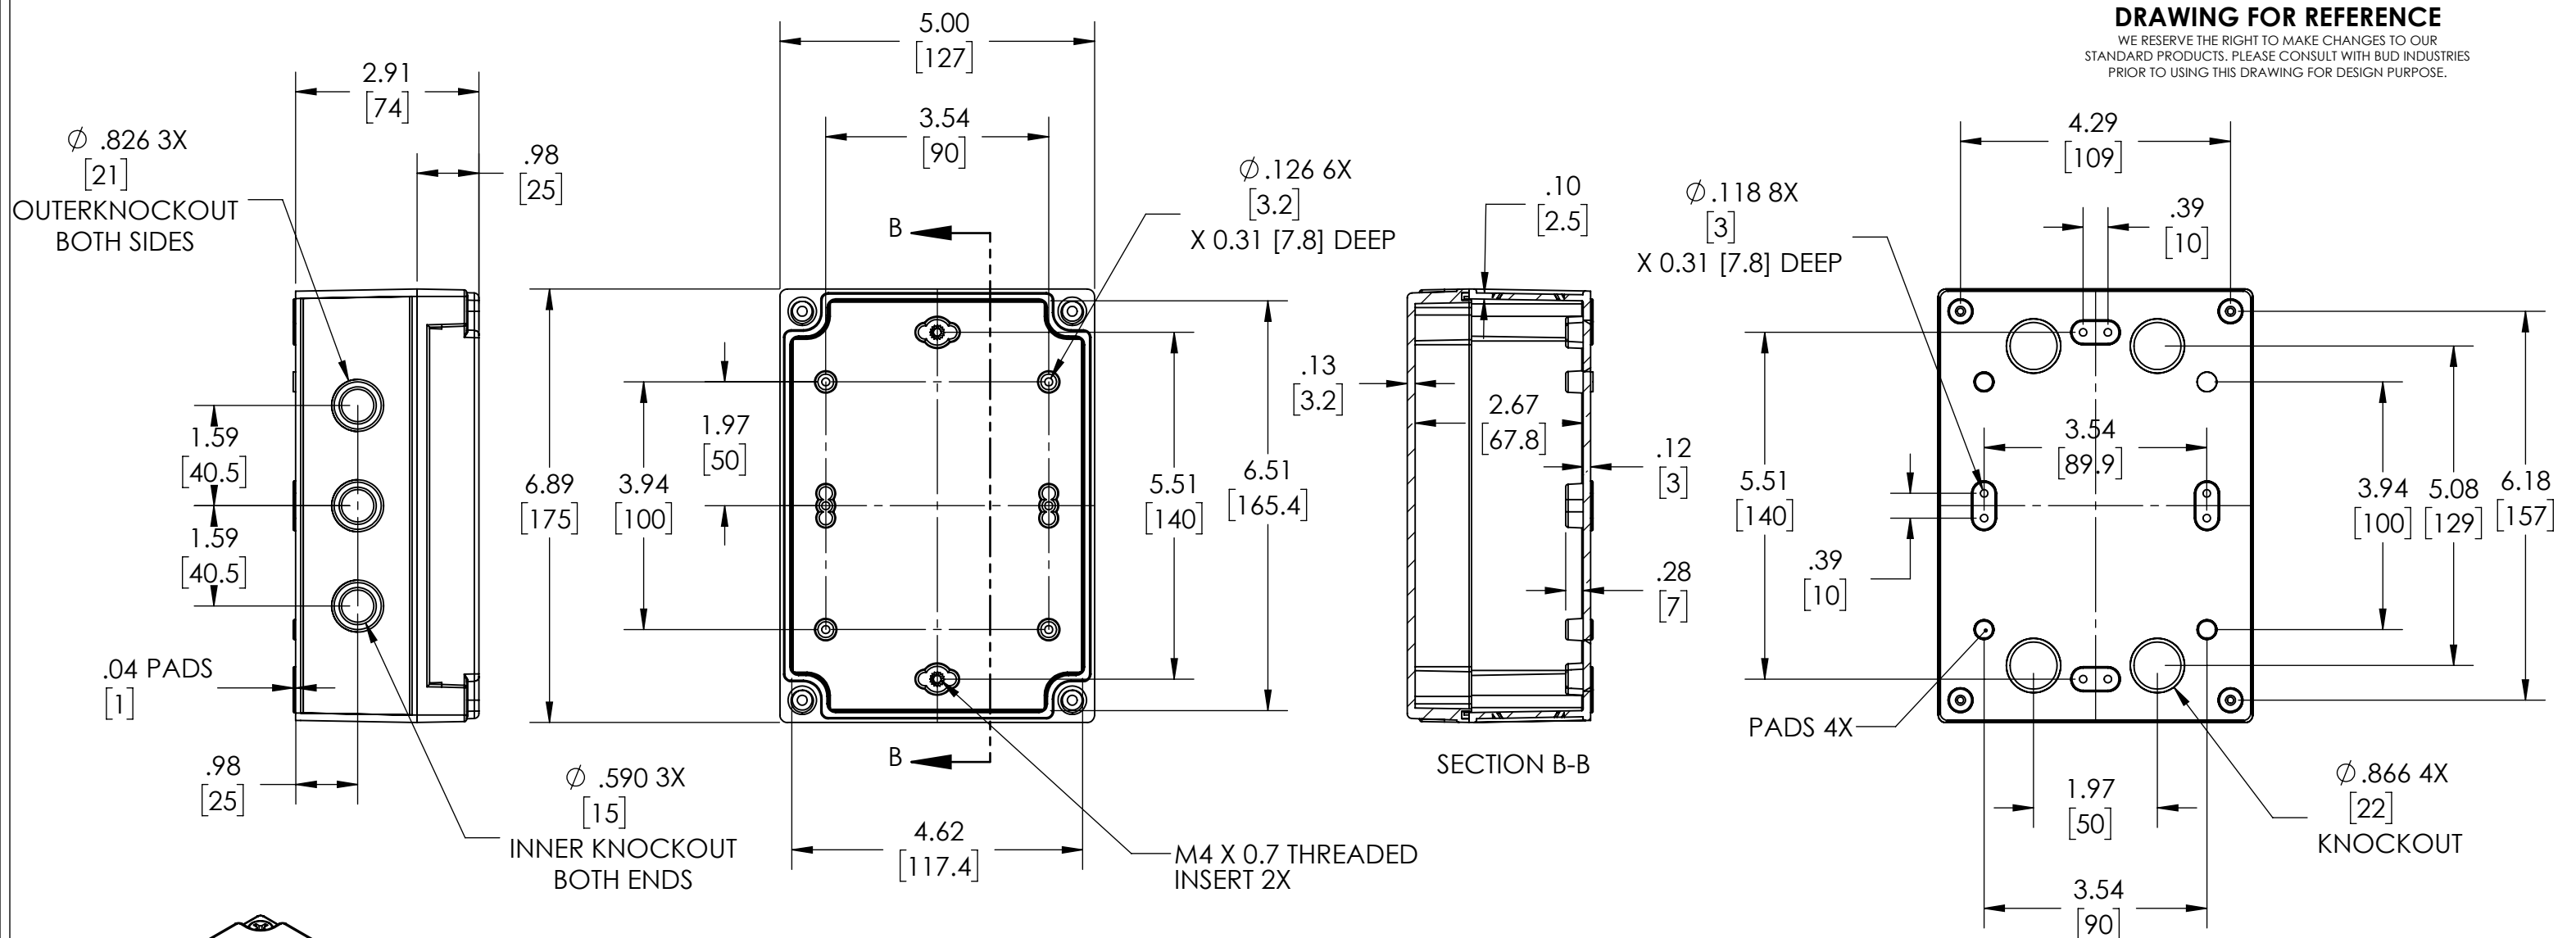

PART NAME

NEMA 4X PLASTIC BOX (PTK SERIES)

PART No.

PTK-18428 & PTK-18428-C

REVISION DATE

10-19-17

DRAWING FOR REFERENCE

WE RESERVE THE RIGHT TO MAKE CHANGES TO OUR STANDARD PRODUCTS. PLEASE CONSULT WITH BUD INDUSTRIES PRIOR TO USING THIS DRAWING FOR DESIGN PURPOSE.

NOTES:

1- MATERIAL: BODY - GRAY POLYCARBONATE RESIN 10% GLASS FIBER FILLED
COVER - GRAY OR CLEAR (-C SUFFIX) POLYCARBONATE

2- UL508 / NEMA TYPE 4X & TYPE 6 WITH IP-67 TUV RATING & UL-94 5VA

3- CONTINUOUS Poured FOAM GASKET IN COVER

4- COVER ATTACHES WITH NON-METALLIC CAPTIVE SCREWS

5- SUPPLIED WITH TWO M4 x 8mm LG. TRUSS HEAD ZINC PLATED
STEEL SCREWS (ITEMS NOT SHOWN)

6- DIMENSIONS ARE INCH [MM]

OPTIONAL ACCESSORIES:

INTERNAL STEEL PANEL #PTX-18428

INTERNAL PLASTIC PANEL #PTX-18428-P

MOUNTING BRACKET KIT (STAINLESS STEEL) - #NBX-10922

MOUNTING BRACKET KIT (PLASTIC) #PIX-4117