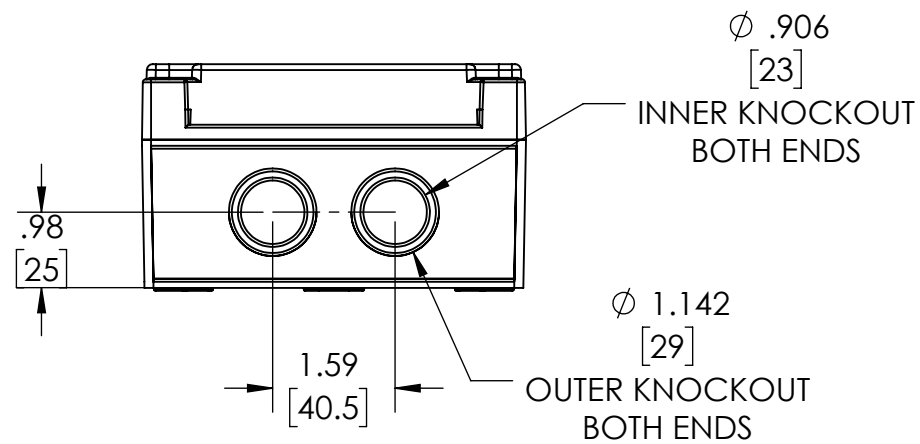

PART NAME

NEMA 4X PLASTIC BOX (PTK SERIES)

PART No.

PTK-18428 &amp; PTK-18428-C

REVISION DATE

10-19-17

**DRAWING FOR REFERENCE**

WE RESERVE THE RIGHT TO MAKE CHANGES TO OUR STANDARD PRODUCTS. PLEASE CONSULT WITH BUD INDUSTRIES PRIOR TO USING THIS DRAWING FOR DESIGN PURPOSE.

**NOTES:**

1- MATERIAL: BODY - GRAY POLYCARBONATE RESIN 10% GLASS FIBER FILLED  
COVER - GRAY OR CLEAR (-C SUFFIX) POLYCARBONATE

2- UL508 / NEMA TYPE 4X & TYPE 6 WITH IP-67 TUV RATING & UL-94 5VA

3- CONTINUOUS Poured FOAM GASKET IN COVER

4- COVER ATTACHES WITH NON-METALLIC CAPTIVE SCREWS

5- SUPPLIED WITH TWO M4 x 8mm LG. TRUSS HEAD ZINC PLATED  
STEEL SCREWS (ITEMS NOT SHOWN)

6- DIMENSIONS ARE INCH [MM]

**OPTIONAL ACCESSORIES:**

INTERNAL STEEL PANEL #PTX-18428