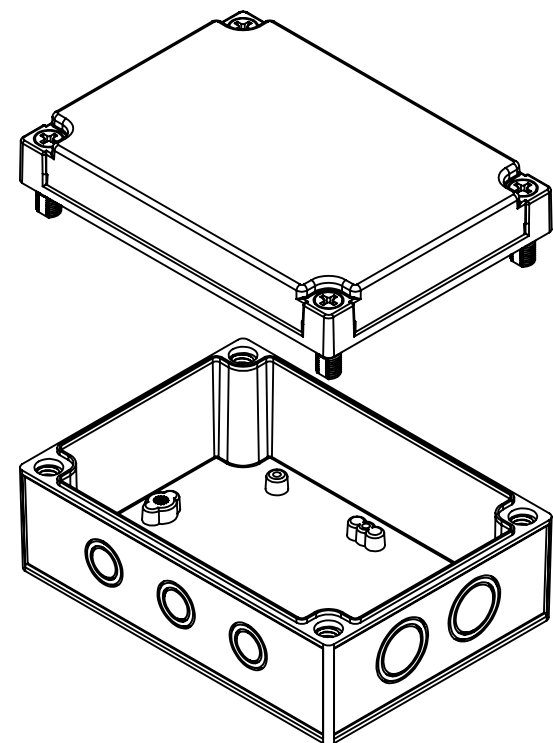

PART NAME

NEMA 4X PLASTIC BOX (PTK SERIES)

PART No.

PTK-18428 &amp; PTK-18428-C

REVISION DATE

10-19-17

**DRAWING FOR REFERENCE**

WE RESERVE THE RIGHT TO MAKE CHANGES TO OUR STANDARD PRODUCTS. PLEASE CONSULT WITH BUD INDUSTRIES PRIOR TO USING THIS DRAWING FOR DESIGN PURPOSE.

**NOTES:**

1- MATERIAL: BODY - GRAY POLYCARBONATE RESIN 10% GLASS FIBER FILLED  
COVER - GRAY OR CLEAR (-C SUFFIX) POLYCARBONATE

2- UL508 / NEMA TYPE 4X & TYPE 6 WITH IP-67 TUV RATING & UL-94 5VA

3- CONTINUOUS Poured FOAM GASKET IN COVER

4- COVER ATTACHES WITH NON-METALLIC CAPTIVE SCREWS

5- SUPPLIED WITH TWO M4 x 8mm LG. TRUSS HEAD ZINC PLATED  
STEEL SCREWS (ITEMS NOT SHOWN)

6- DIMENSIONS ARE INCH [MM]

**OPTIONAL ACCESSORIES:**

INTERNAL STEEL PANEL #PTX-18428