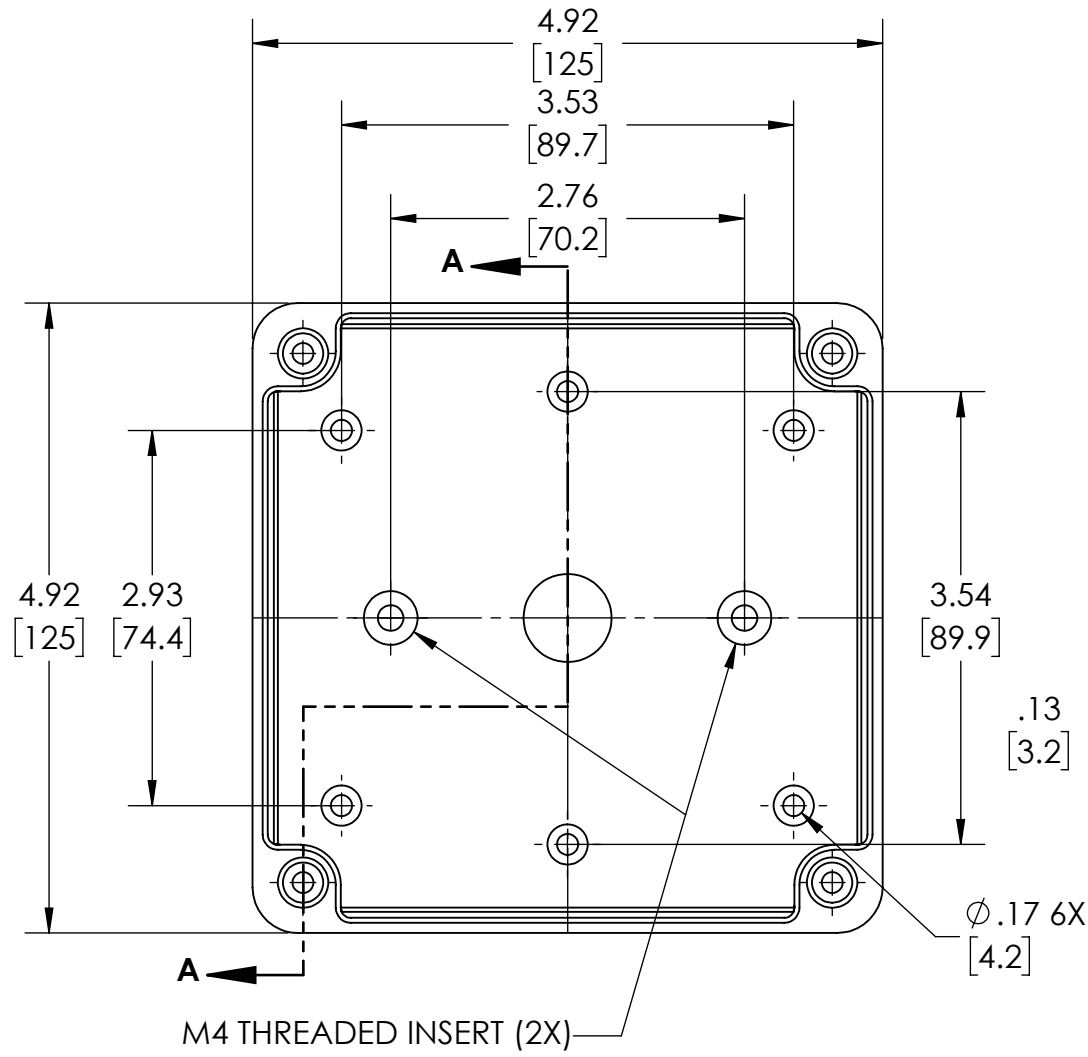

PART NAME

NEMA 4X PLASTIC BOX (PTS SERIES)

PART No.

PTS-25310 & PTS-25310-C

REVISION DATE

5-2-16

DRAWING FOR REFERENCE
WE RESERVE THE RIGHT TO MAKE CHANGES TO OUR
STANDARD PRODUCTS. PLEASE CONSULT WITH BUD INDUSTRIES
PRIOR TO USING THIS DRAWING FOR DESIGN PURPOSE.

COVER NOT SHOWN