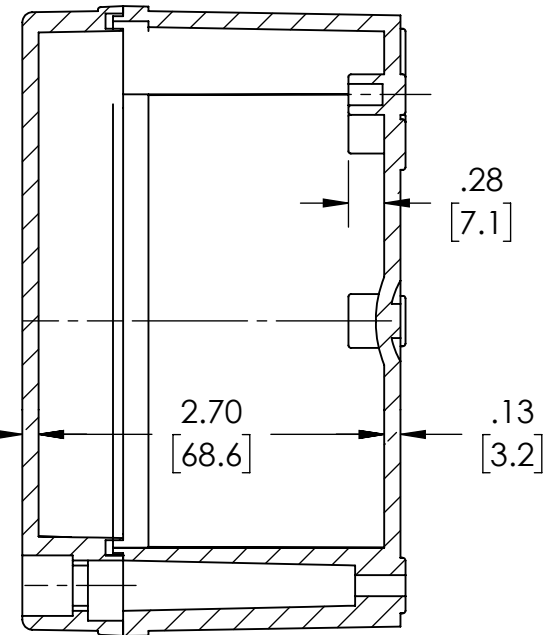

Email & Skype: info@chipsmall.com Web: www.chipsmall.com

Address: A1208, Overseas Decoration Building, #122 Zhenhua RD., Futian, Shenzhen, China

PART NAME

NEMA 4X PLASTIC BOX (PTS SERIES)

PART No.

PTS-25310 & PTS-25310-C

SECTION A-A

NOTES:

1- MATERIAL: BODY - GRAY POLYCARBONATE RESIN 10% GLASS FIBER FILLED
 COVER - GRAY OR CLEAR (-C SUFFIX) POLYCARBONATE

2- UL508 / NEMA TYPE 4X WITH IP-67 TUV RATING & UL-94V0

3- CONTINUOUS Poured FOAM GASKET IN COVER