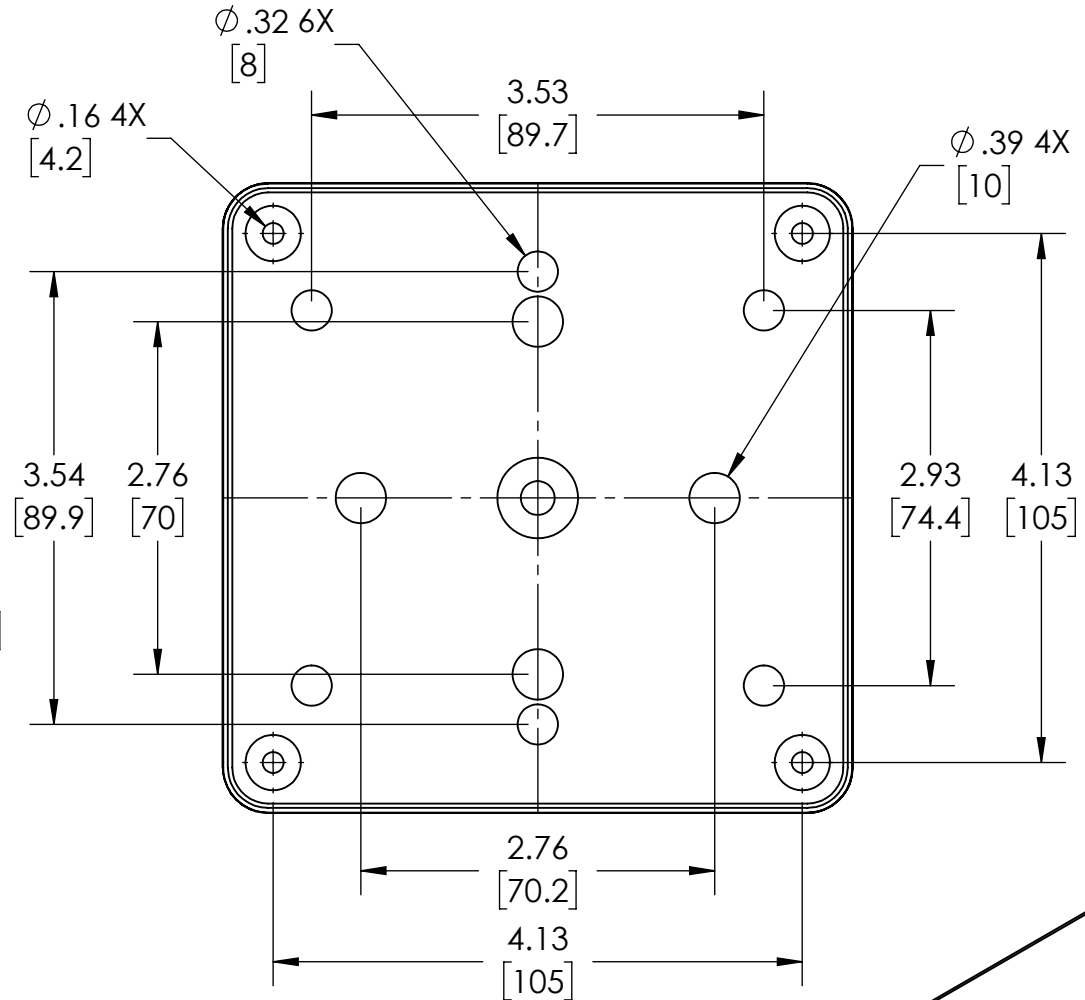

SECTION A-A

NOTES:

1- MATERIAL: BODY - GRAY POLYCARBONATE RESIN 10% GLASS FIBER FILLED
 COVER - GRAY OR CLEAR (-C SUFFIX) POLYCARBONATE

2- UL508 / NEMA TYPE 4X WITH IP-67 TUV RATING & UL-94V0

3- CONTINUOUS Poured FOAM GASKET IN COVER

4- COVER ATTACHES WITH NON-METALLIC CAPTIVE SCREWS
 (ITEMS NOT SHOWN)

5- SUPPLIED WITH TWO M4 x 8mm LG. PAN HEAD ZINC PLATED
 STEEL SCREWS (ITEMS NOT SHOWN)

6- DIMENSIONS ARE INCH [MM]

OPTIONAL ACCESSORIES: