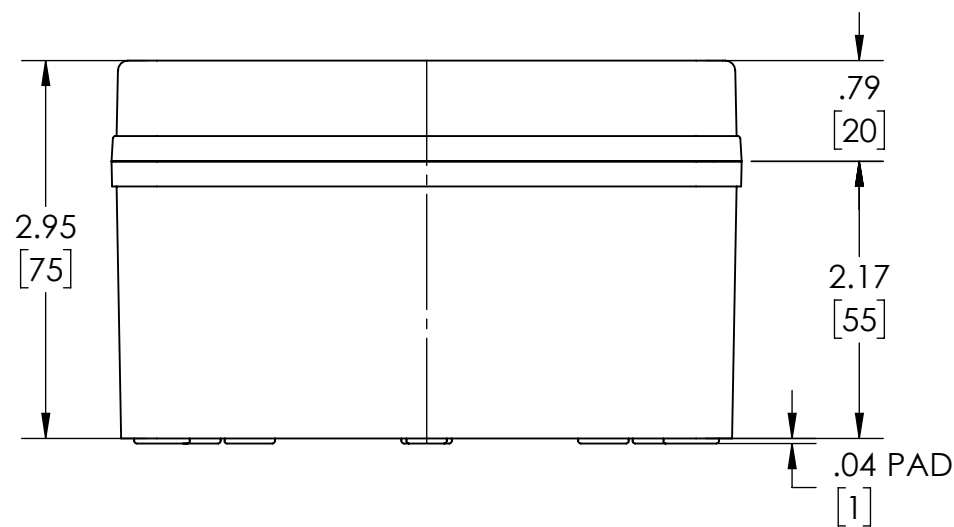

SECTION A-A

NOTES:

1- MATERIAL: BODY - GRAY POLYCARBONATE RESIN 10% GLASS FIBER FILLED
 COVER - GRAY OR CLEAR (-C SUFFIX) POLYCARBONATE

2- UL508 / NEMA TYPE 4X WITH IP-67 TUV RATING & UL-94V0

3- CONTINUOUS Poured FOAM GASKET IN COVER