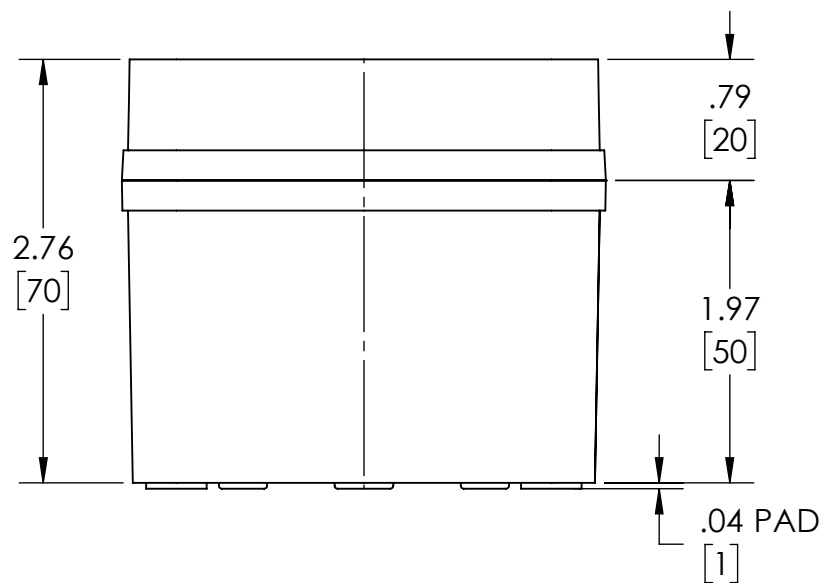

## NOTES:

1- MATERIAL: BODY - GRAY POLYCARBONATE RESIN 10% GLASS FIBER FILLED  
 COVER - GRAY OR CLEAR (-C SUFFIX) POLYCARBONATE

2- UL508 / NEMA TYPE 4X WITH IP-67 TUV RATING & UL-94V0

3- CONTINUOUS Poured FOAM GASKET IN COVER