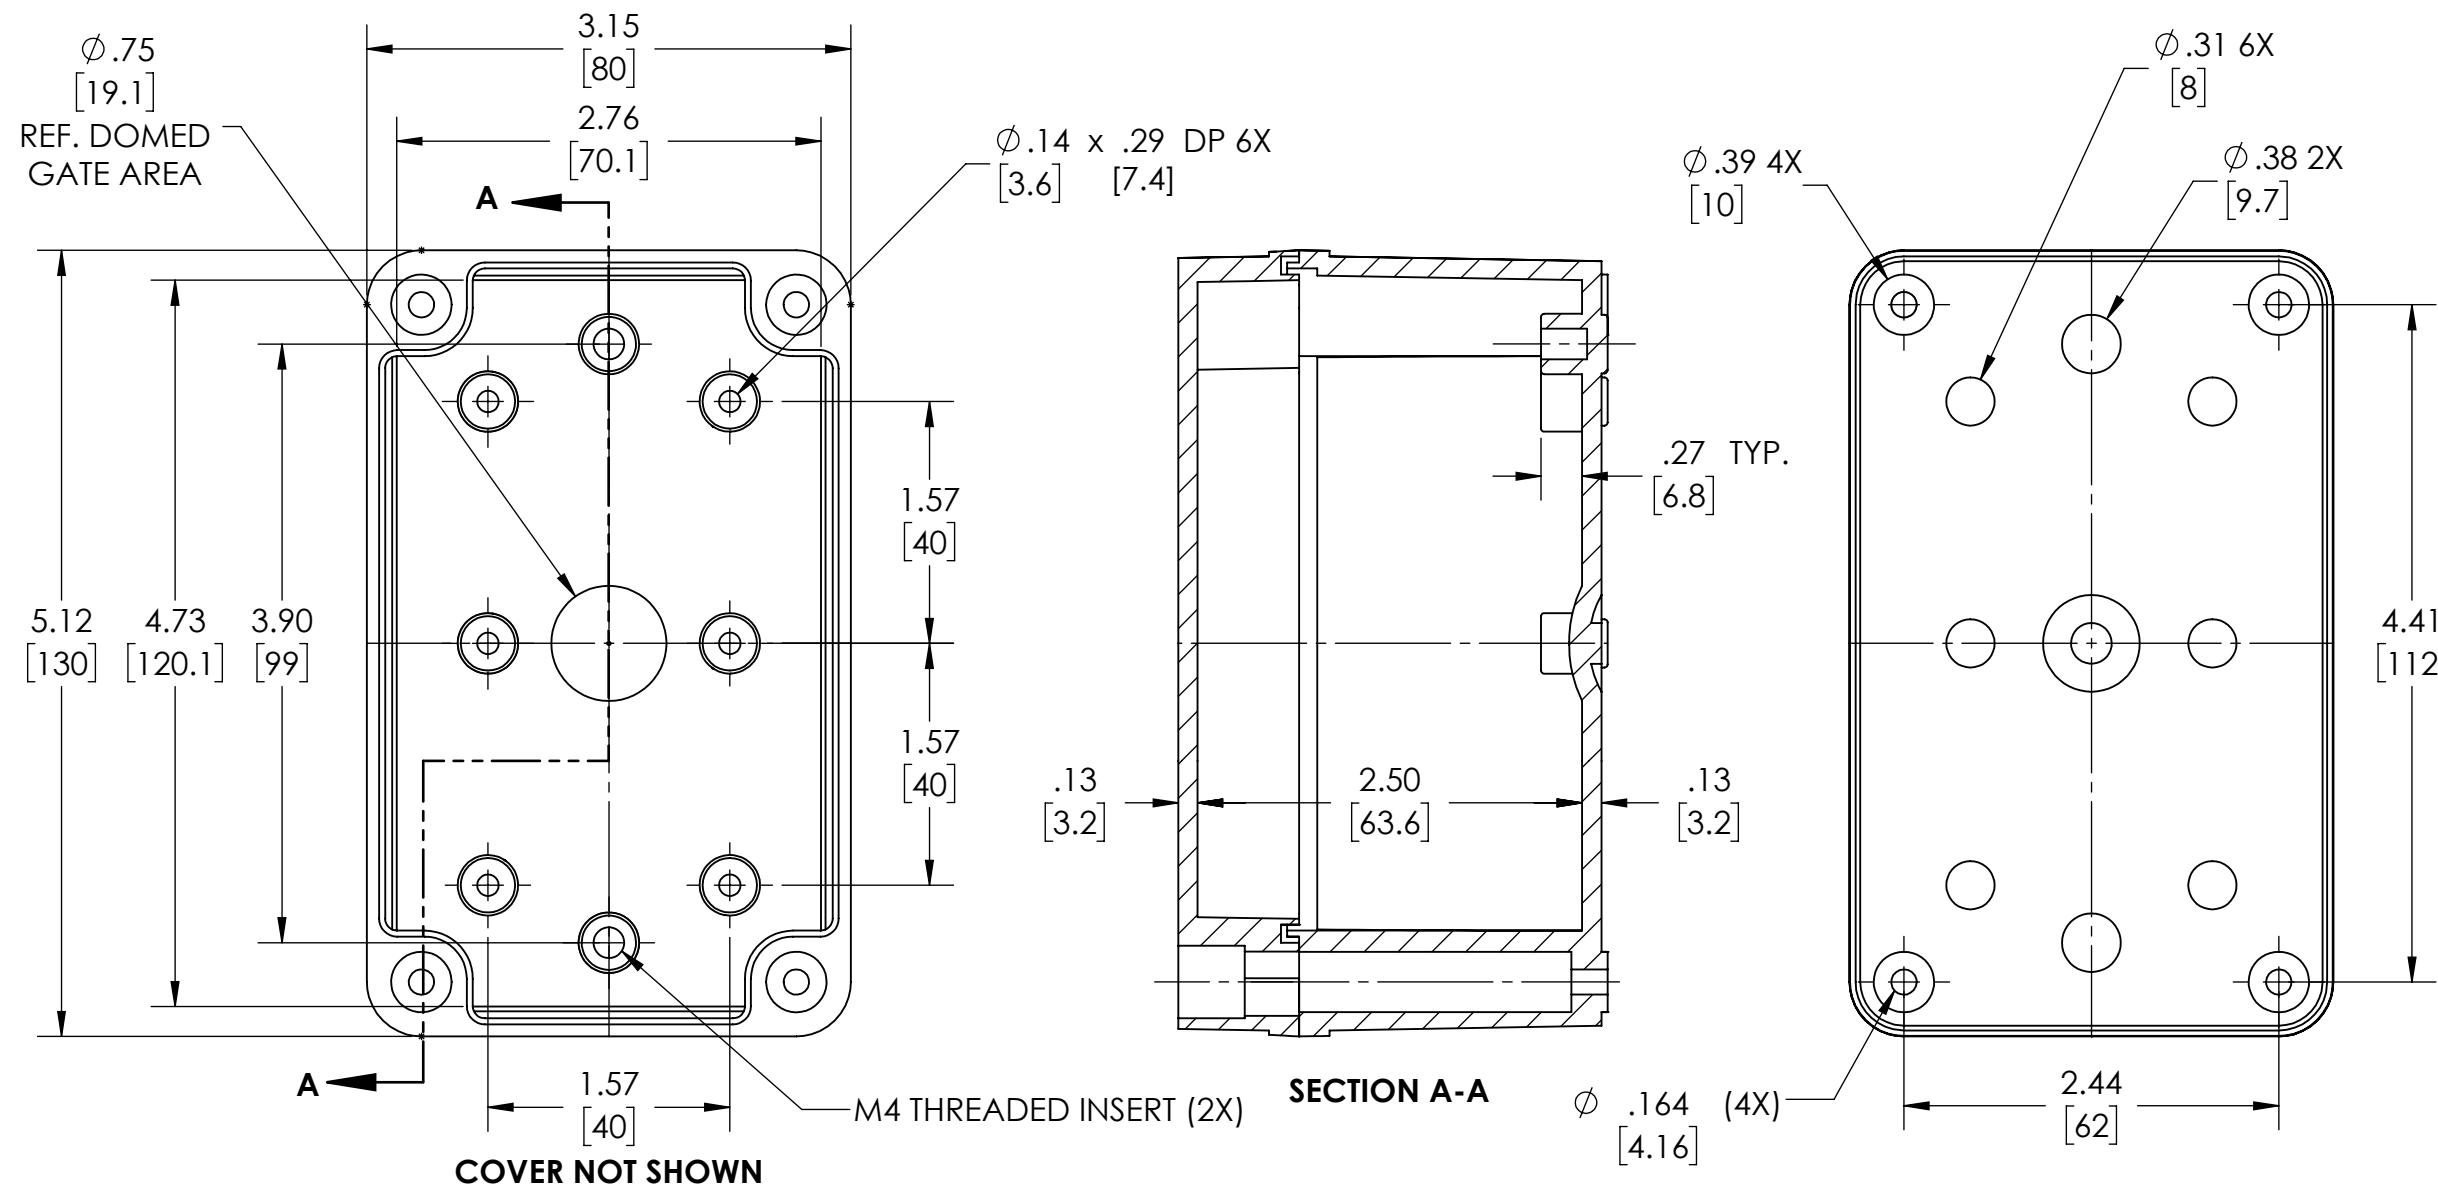

## NOTES:

1- MATERIAL: BODY - GRAY POLYCARBONATE RESIN 10% GLASS FIBER FILLED  
 COVER - GRAY OR CLEAR (-C SUFFIX) POLYCARBONATE

2- UL508 / NEMA TYPE 4X WITH IP-67 TUV RATING & UL-94V0

3- CONTINUOUS Poured FOAM GASKET IN COVER

4- COVER ATTACHES WITH NON-METALLIC CAPTIVE SCREWS  
 (ITEMS NOT SHOWN)

5- SUPPLIED WITH TWO M4 x 8mm LG. PAN HEAD ZINC PLATED  
 STEEL SCREWS (ITEMS NOT SHOWN)

6- DIMENSIONS ARE INCH [MM]