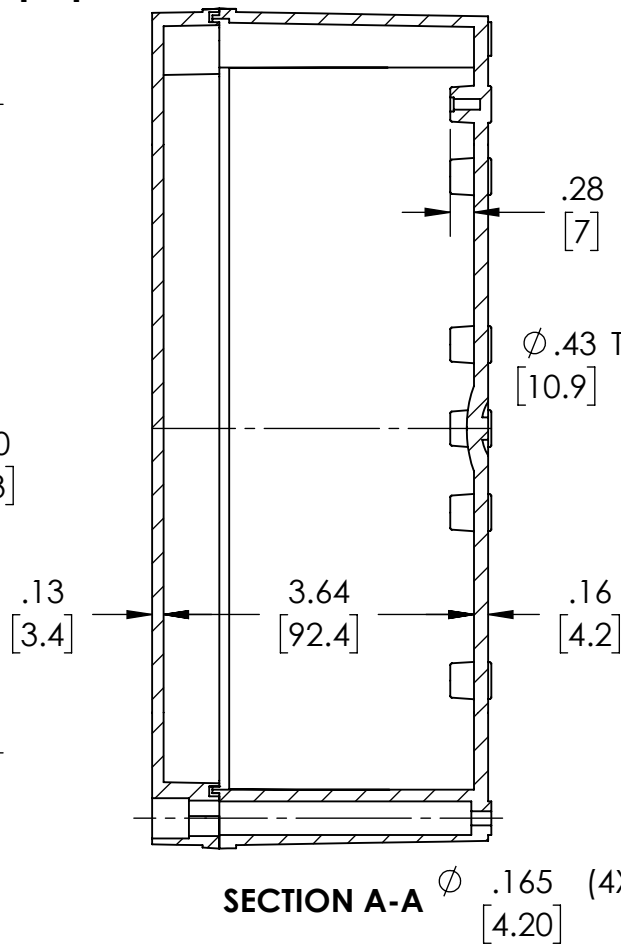

PART NAME

NEMA 4X PLASTIC BOX (PTS SERIES)

PART No.

PTS-25338 & PTS-25338-C

REVISION DATE

5-2-16

**DRAWING FOR REFERENCE**  
WE RESERVE THE RIGHT TO MAKE CHANGES TO OUR STANDARD PRODUCTS. PLEASE CONSULT WITH BUD INDUSTRIES PRIOR TO USING THIS DRAWING FOR DESIGN PURPOSE.

COVER NOT SHOWN

**NOTES:**

- 1- MATERIAL: BODY - POLYCARBONATE WITH 10% FIBERGLASS COVER - POLYCARBONATE
- 2- COLOR: NO SUFFIX - GRAY BODY & GRAY COVER (-C) SUFFIX - GRAY BODY & CLEAR COVER
- 3- COVER ATTACHES WITH NON-METALLIC CAPTIVE SCREWS (ITEMS NOT SHOWN)
- 4- SUPPLIED WITH TWO M4 x 8mm LG. PAN HEAD SCREWS (ITEMS NOT SHOWN)
- 5- DIMENSIONS ARE INCH [MM]