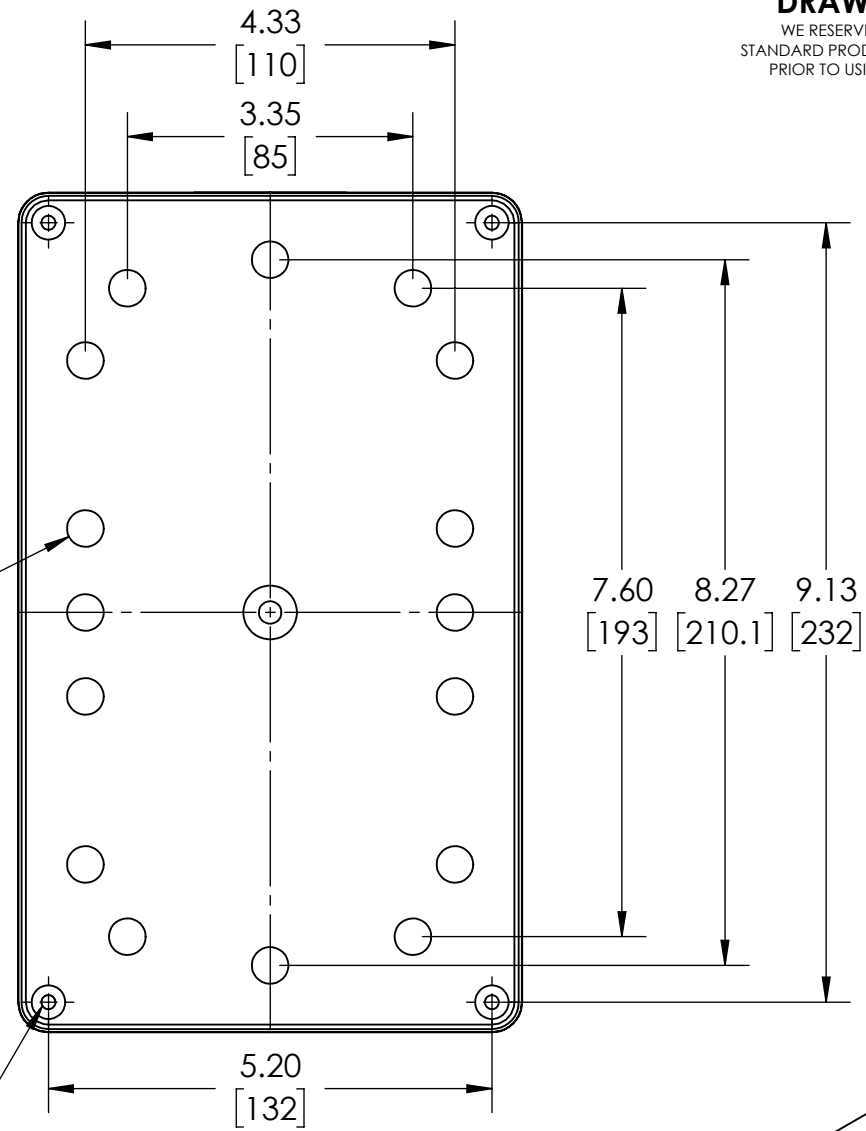

PART NAME

NEMA 4X PLASTIC BOX (PTS SERIES)

PART No.

PTS-25338 & PTS-25338-C

REVISION DATE

5-2-16

**DRAWING FOR REFERENCE**  
WE RESERVE THE RIGHT TO MAKE CHANGES TO OUR STANDARD PRODUCTS. PLEASE CONSULT WITH BUD INDUSTRIES PRIOR TO USING THIS DRAWING FOR DESIGN PURPOSE.

COVER NOT SHOWN

**NOTES:**

- 1- MATERIAL: BODY - POLYCARBONATE WITH 10% FIBERGLASS COVER - POLYCARBONATE
- 2- COLOR: NO SUFFIX - GRAY BODY & GRAY COVER (-C) SUFFIX - GRAY BODY & CLEAR COVER
- 3- COVER ATTACHES WITH NON-METALLIC CAPTIVE SCREWS (ITEMS NOT SHOWN)
- 4- SUPPLIED WITH TWO M4 x 8mm LG. PAN HEAD SCREWS (ITEMS NOT SHOWN)
- 5- DIMENSIONS ARE INCH [MM]