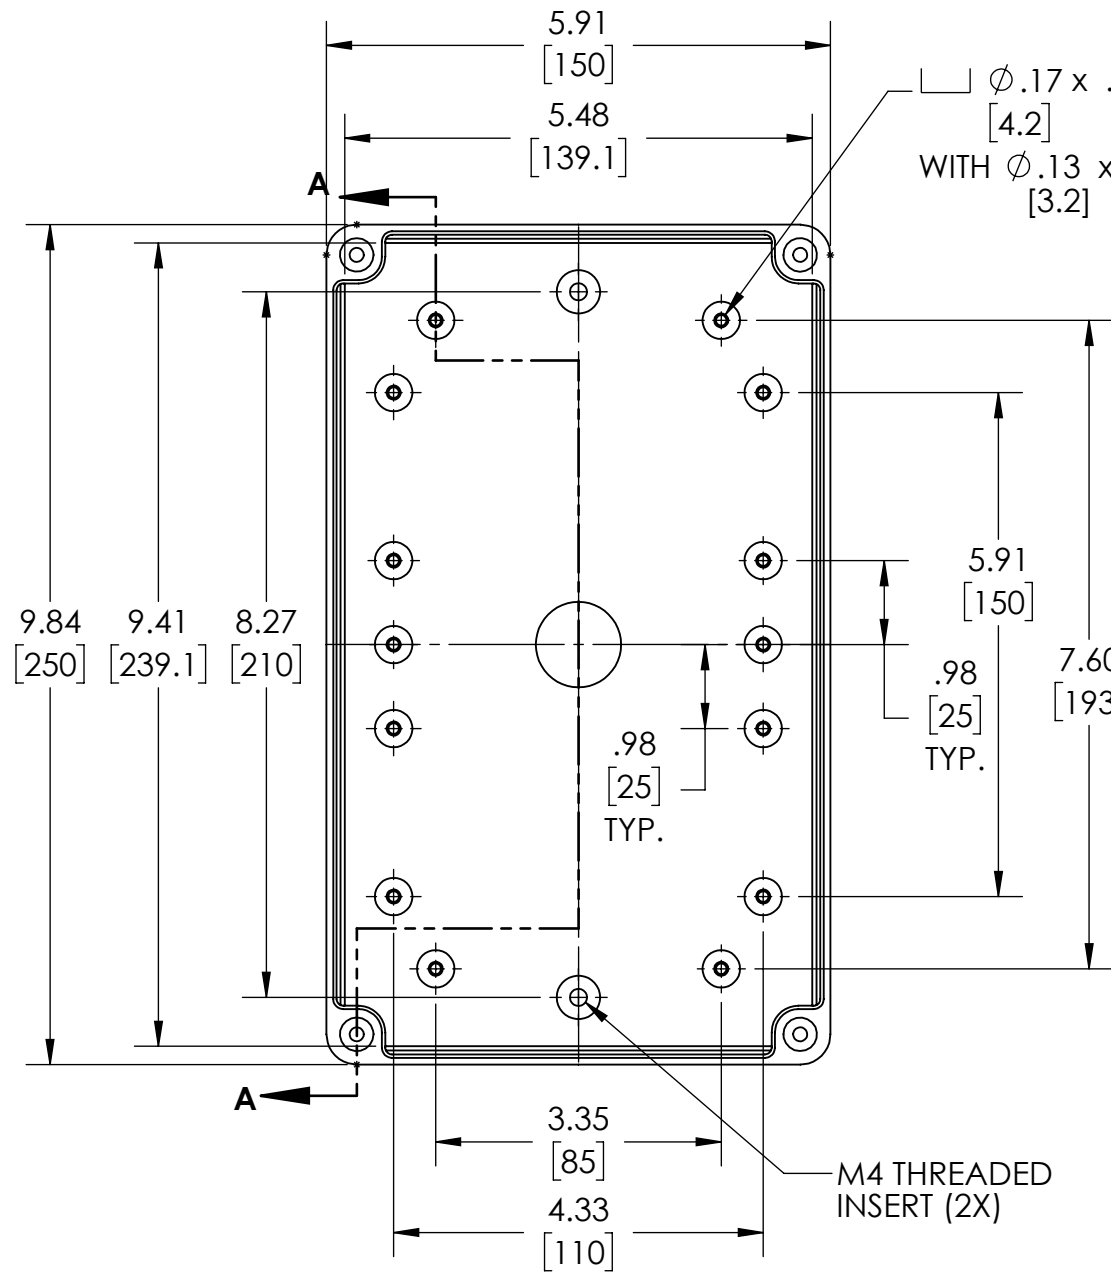

COVER NOT SHOWN

**NOTES:**

- 1- MATERIAL: BODY - POLYCARBONATE WITH 10% FIBERGLASS COVER - POLYCARBONATE
- 2- COLOR: NO SUFFIX - GRAY BODY & GRAY COVER (-C) SUFFIX - GRAY BODY & CLEAR COVER
- 3- COVER ATTACHES WITH NON-METALLIC CAPTIVE SCREWS (ITEMS NOT SHOWN)
- 4- SUPPLIED WITH TWO M4 x 8mm LG. PAN HEAD SCREWS (ITEMS NOT SHOWN)
- 5- DIMENSIONS ARE INCH [MM]