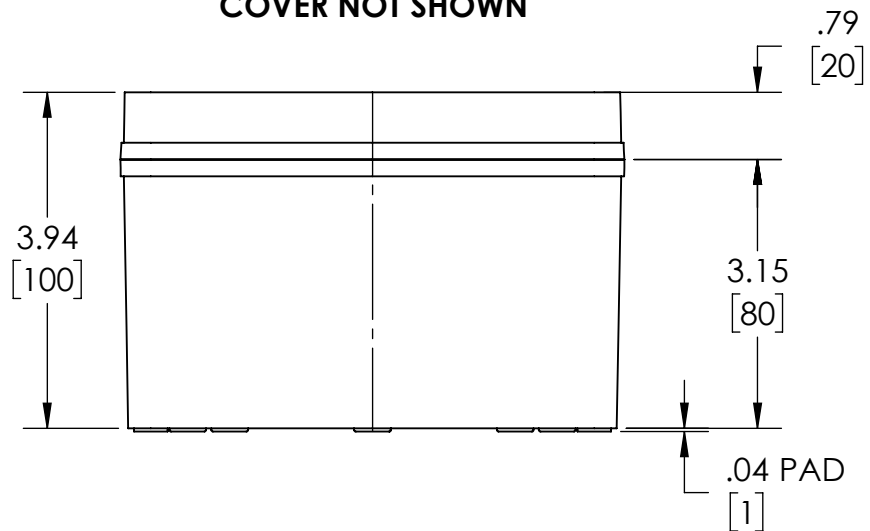

COVER NOT SHOWN

**NOTES:**

- 1- MATERIAL: BODY - POLYCARBONATE WITH 10% FIBERGLASS COVER - POLYCARBONATE
- 2- COLOR: NO SUFFIX - GRAY BODY & GRAY COVER (-C) SUFFIX - GRAY BODY & CLEAR COVER
- 3- COVER ATTACHES WITH NON-METALLIC CAPTIVE SCREWS (ITEMS NOT SHOWN)
- 4- SUPPLIED WITH TWO M4 x 8mm LG. PAN HEAD SCREWS (ITEMS NOT SHOWN)
- 5- DIMENSIONS ARE INCH [MM]