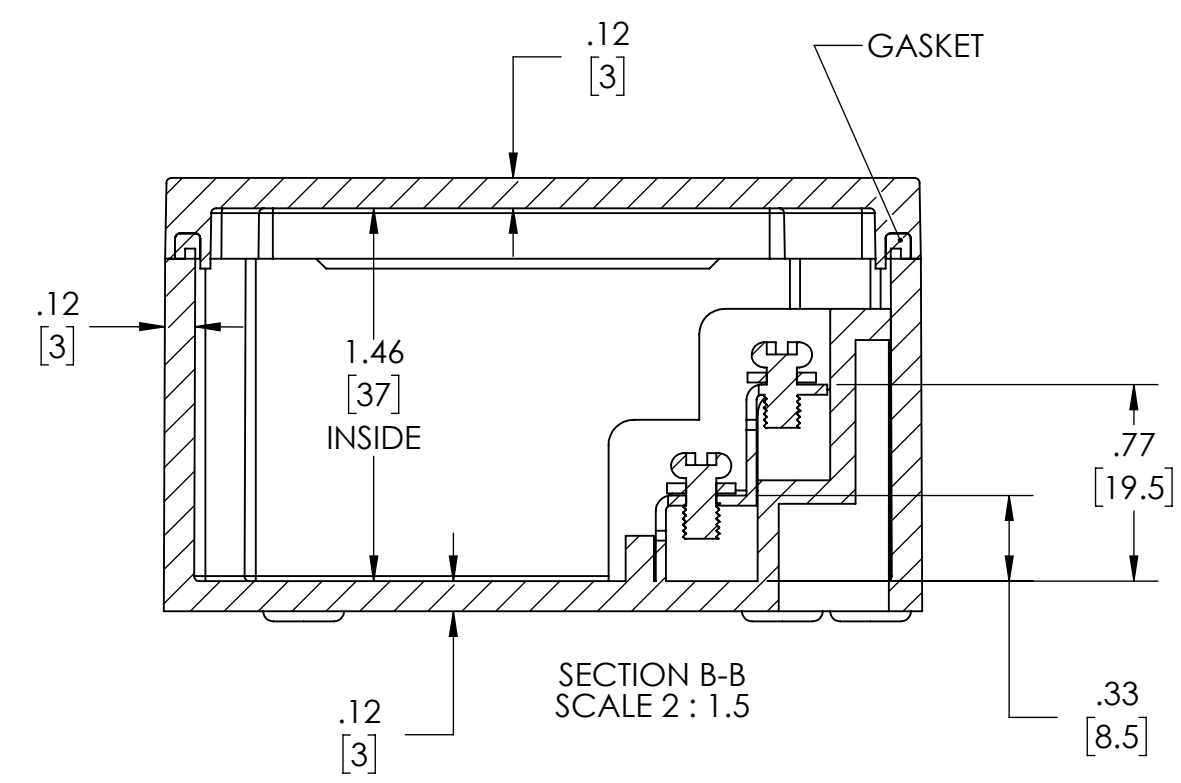

1. NOTES:
- 1- MATERIAL: BODY - GRAY ABS UL94 V-0
    COVER - GRAY ABS OR CLEAR (-C SUFFIX) POLYCARBONATE
  - 2- HIGH IMPACT RESISTANCE IK 07/08
  - 3- TUV RATING IP66/67
  - 4- CONTINUOUS Poured GASKET IN COVER
  - 5- COVER ATTACHES WITH STAINLESS STEEL M3 X 0.5 SCREWS SUPPLIED
  - 6- TEMPERATURE RANGE -40° ~ +70° F.
  - 7- TERMINAL FEATURES:
    SURFACE TREATED STEEL TERMINAL SCREWS
    RATED INSULATION VOLTAGE 400V
    RATED IMPULSE VOLTAGE 4KV
    RATED CURRENT CAPACITY .75mm² - 1.5mm²
  - 8- DIMENSIONS ARE INCH [MM]
  - 9- OPTIONAL EXTERNAL MOUNTING BRACKETS NOT INCLUDED,
    PART NUMBERS NBX-10922 & PIX-4117