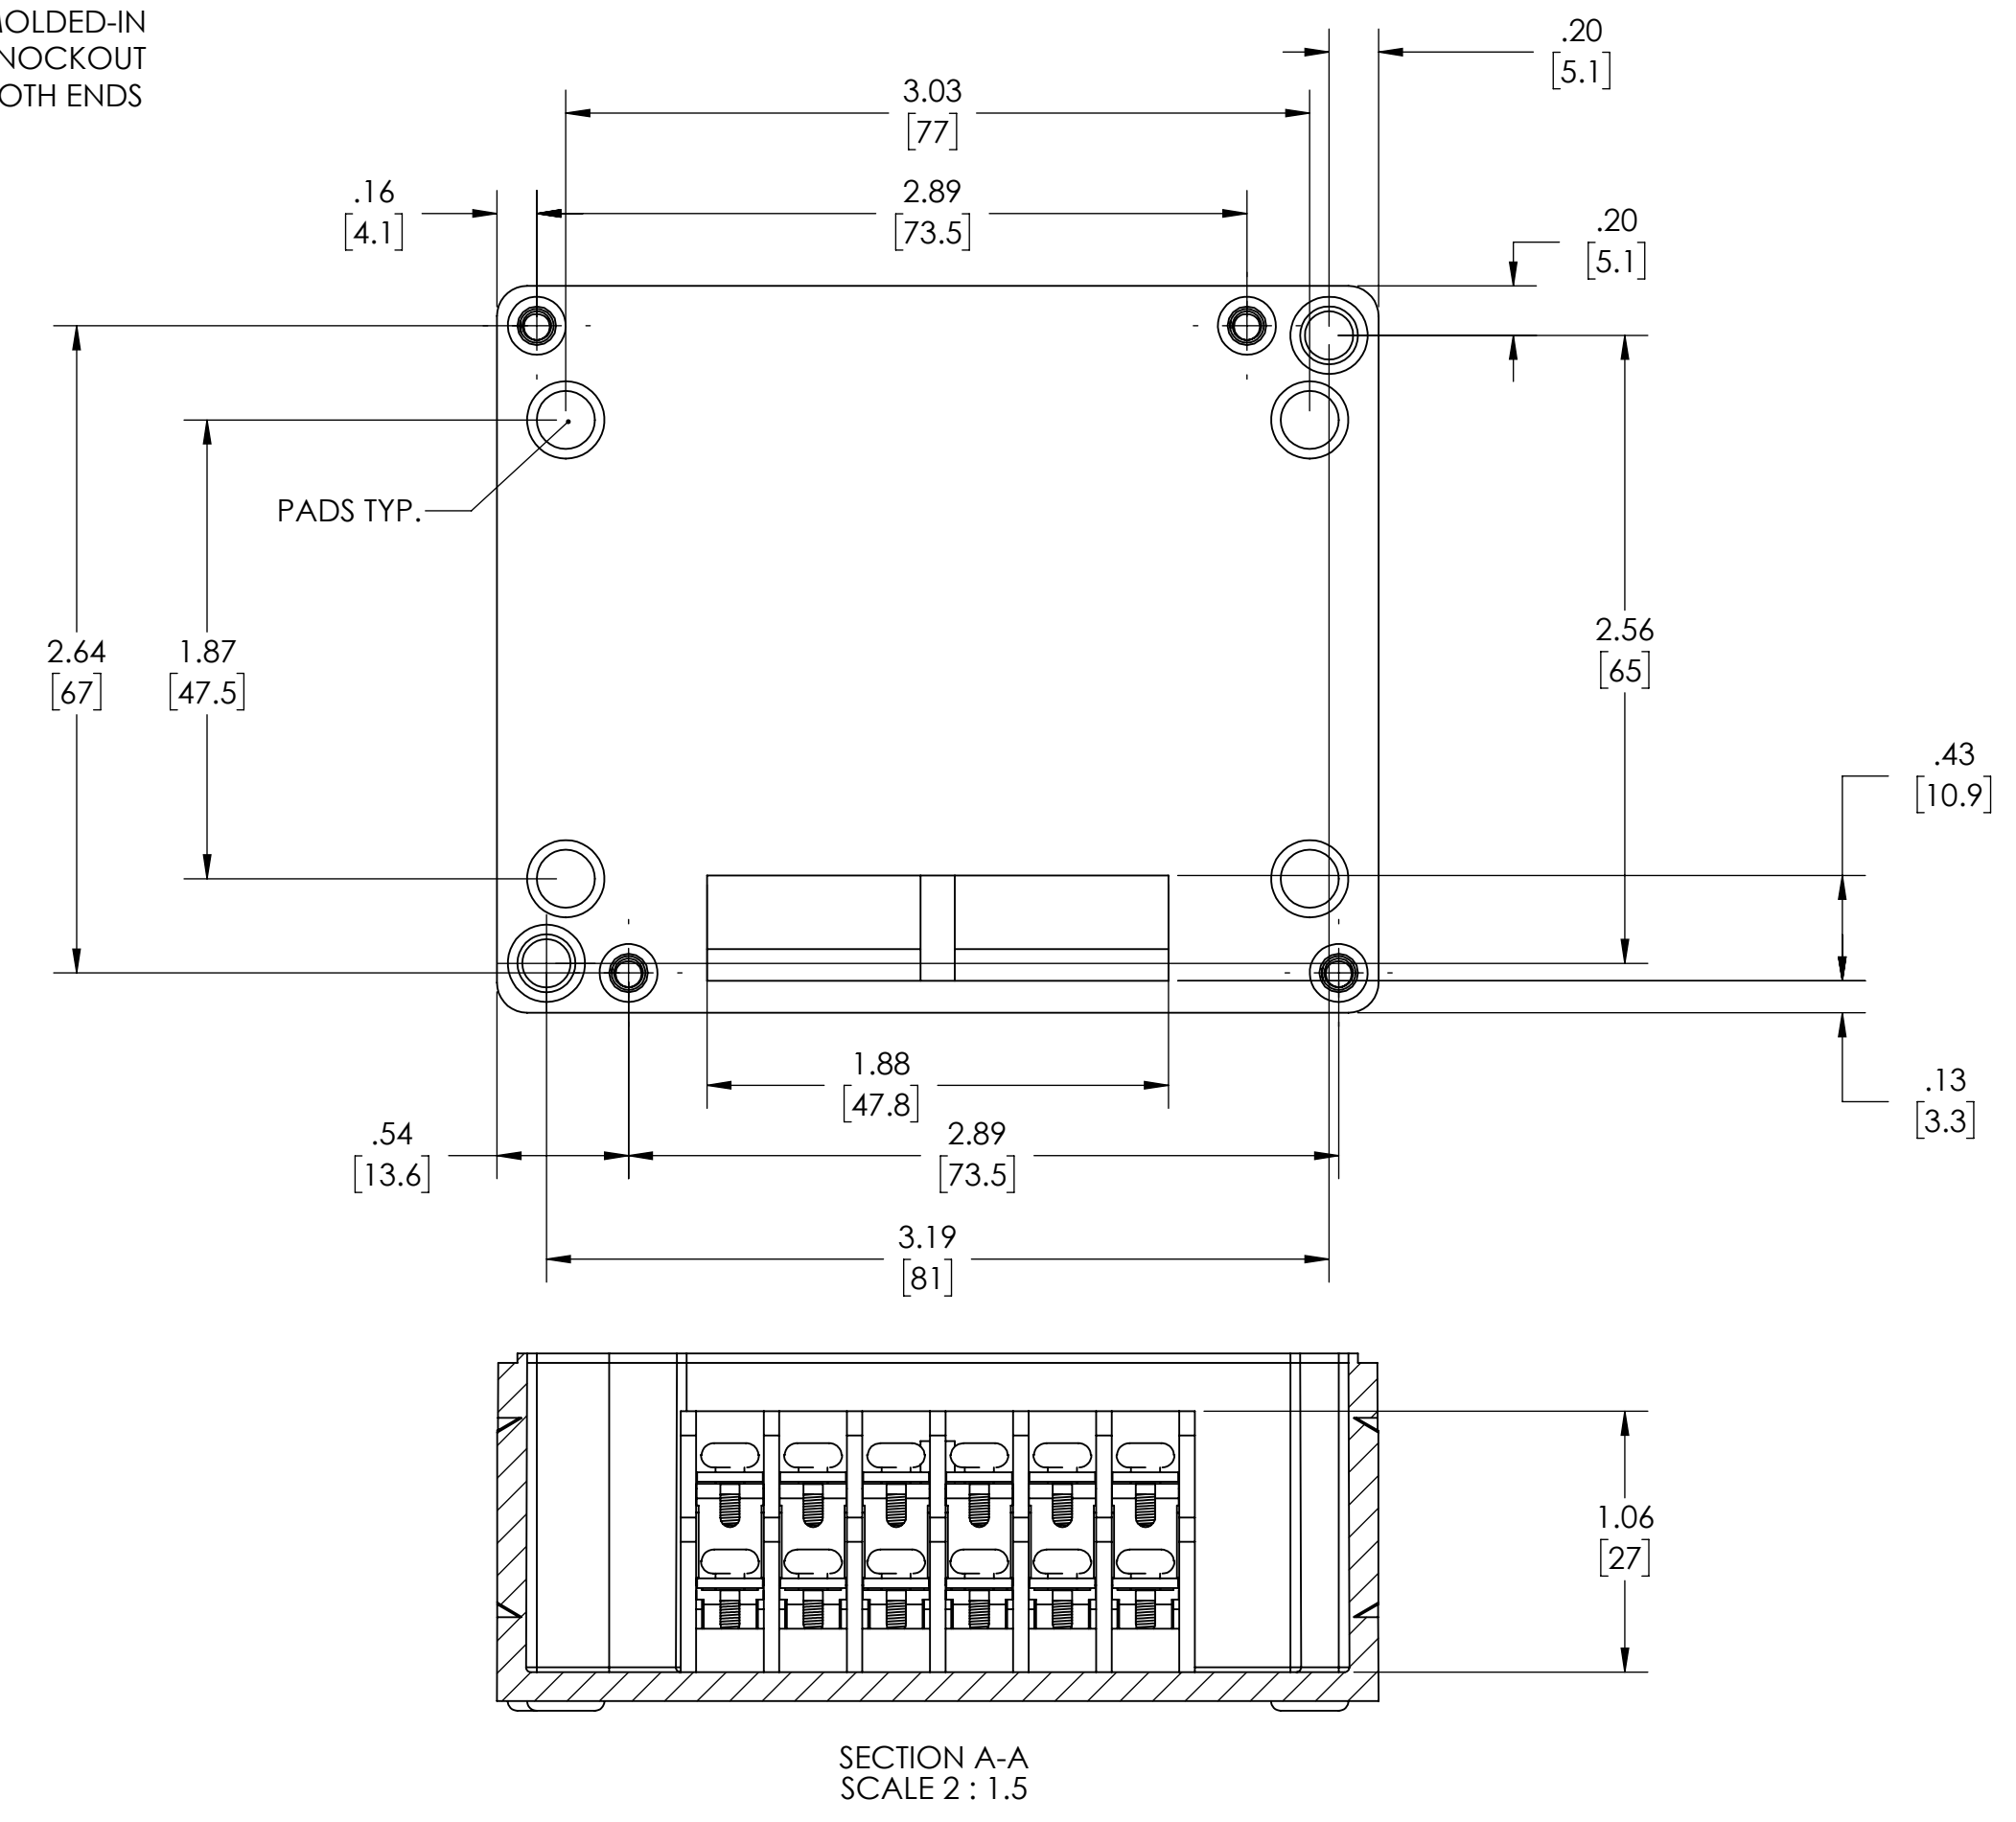

1. NOTES:
- 1- MATERIAL: BODY - GRAY ABS UL94 V-0
    COVER - GRAY ABS OR CLEAR (-C SUFFIX) POLYCARBONATE
  - 2- HIGH IMPACT RESISTANCE IK 07/08
  - 3- TUV RATING IP66/67
  - 4- CONTINUOUS Poured GASKET IN COVER
  - 5- COVER ATTACHES WITH STAINLESS STEEL M3 X 0.5 SCREWS SUPPLIED
  - 6- TEMPERATURE RANGE -40° ~ +70° F.
  - 7- TERMINAL FEATURES:
    SURFACE TREATED STEEL TERMINAL SCREWS
    RATED INSULATION VOLTAGE 400V
    RATED IMPULSE VOLTAGE 4KV
    RATED CURRENT CAPACITY .75mm² - 1.5mm²
  - 8- DIMENSIONS ARE INCH [MM]
  - 9- OPTIONAL EXTERNAL MOUNTING BRACKETS NOT INCLUDED,
    PART NUMBERS NBX-10922 & PIX-4117