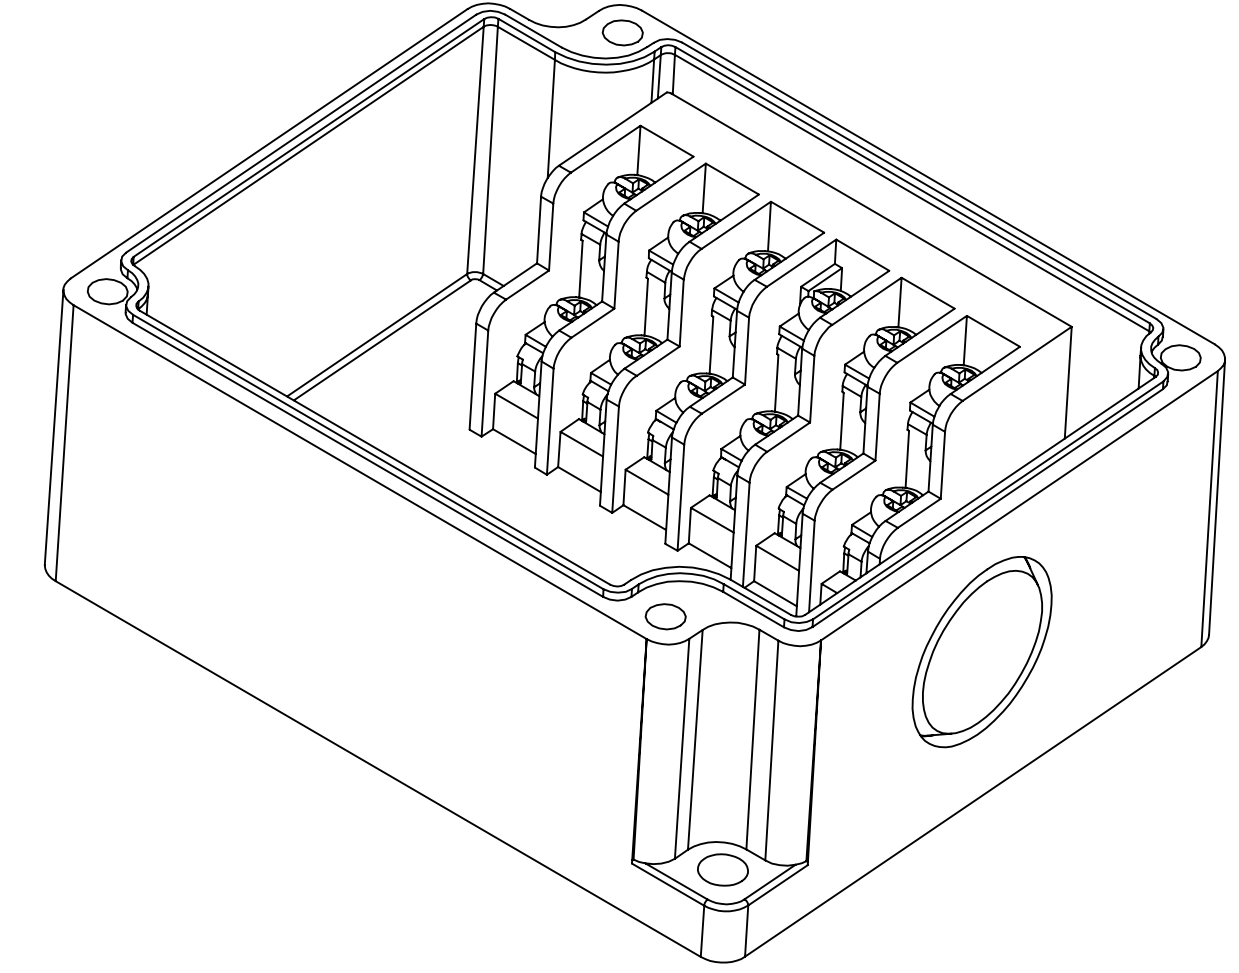

1. NOTES:
- 1- MATERIAL: BODY - GRAY ABS UL94 V-0
    COVER - GRAY ABS OR CLEAR (-C SUFFIX) POLYCARBONATE
  - 2- HIGH IMPACT RESISTANCE IK 07/08
  - 3- TUV RATING IP66/67
  - 4- CONTINUOUS Poured GASKET IN COVER
  - 5- COVER ATTACHES WITH STAINLESS STEEL M3 X 0.5 SCREWS SUPPLIED
  - 6- TEMPERATURE RANGE -40° ~ +70° F.
  - 7- TERMINAL FEATURES:
    SURFACE TREATED STEEL TERMINAL SCREWS
    RATED INSULATION VOLTAGE 400V
    RATED IMPULSE VOLTAGE 4KV
    RATED CURRENT CAPACITY .75mm² - 1.5mm²
  - 8- DIMENSIONS ARE INCH [MM]
  - 9- OPTIONAL EXTERNAL MOUNTING BRACKETS NOT INCLUDED,
    PART NUMBERS NBX-10922 & PIX-4117