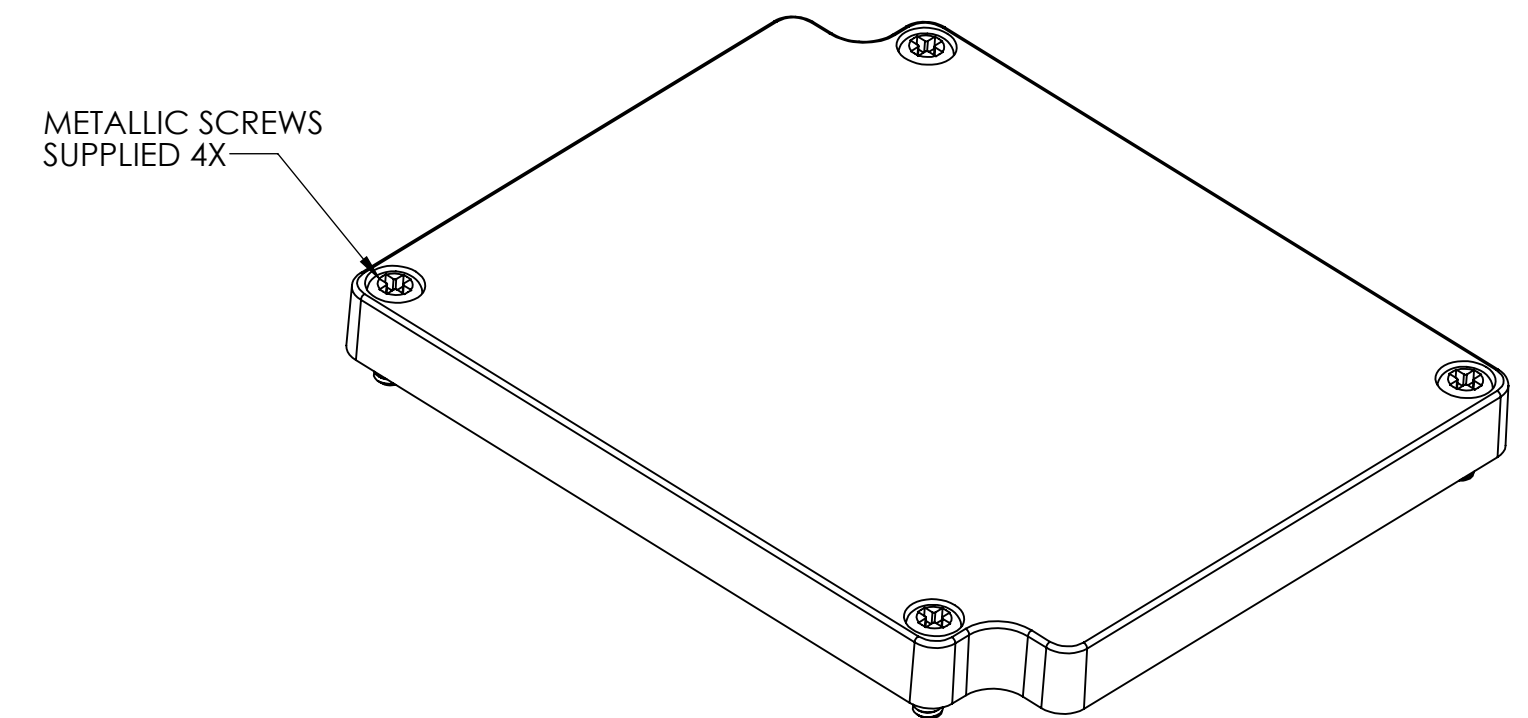

1. NOTES:
- 1- MATERIAL: BODY - GRAY ABS UL94 V-0
    COVER - GRAY ABS OR CLEAR (-C SUFFIX) POLYCARBONATE
  - 2- HIGH IMPACT RESISTANCE IK 07/08
  - 3- TUV RATING IP66/67
  - 4- CONTINUOUS Poured GASKET IN COVER
  - 5- COVER ATTACHES WITH STAINLESS STEEL M3 X 0.5 SCREWS SUPPLIED
  - 6- TEMPERATURE RANGE -40° ~ +70° F.
  - 7- TERMINAL FEATURES:
    SURFACE TREATED STEEL TERMINAL SCREWS
    RATED INSULATION VOLTAGE 400V
    RATED IMPULSE VOLTAGE 4KV
    RATED CURRENT CAPACITY .75mm² - 1.5mm²
  - 8- DIMENSIONS ARE INCH [MM]
  - 9- OPTIONAL EXTERNAL MOUNTING BRACKETS NOT INCLUDED,
    PART NUMBERS NBX-10922 & PIX-4117