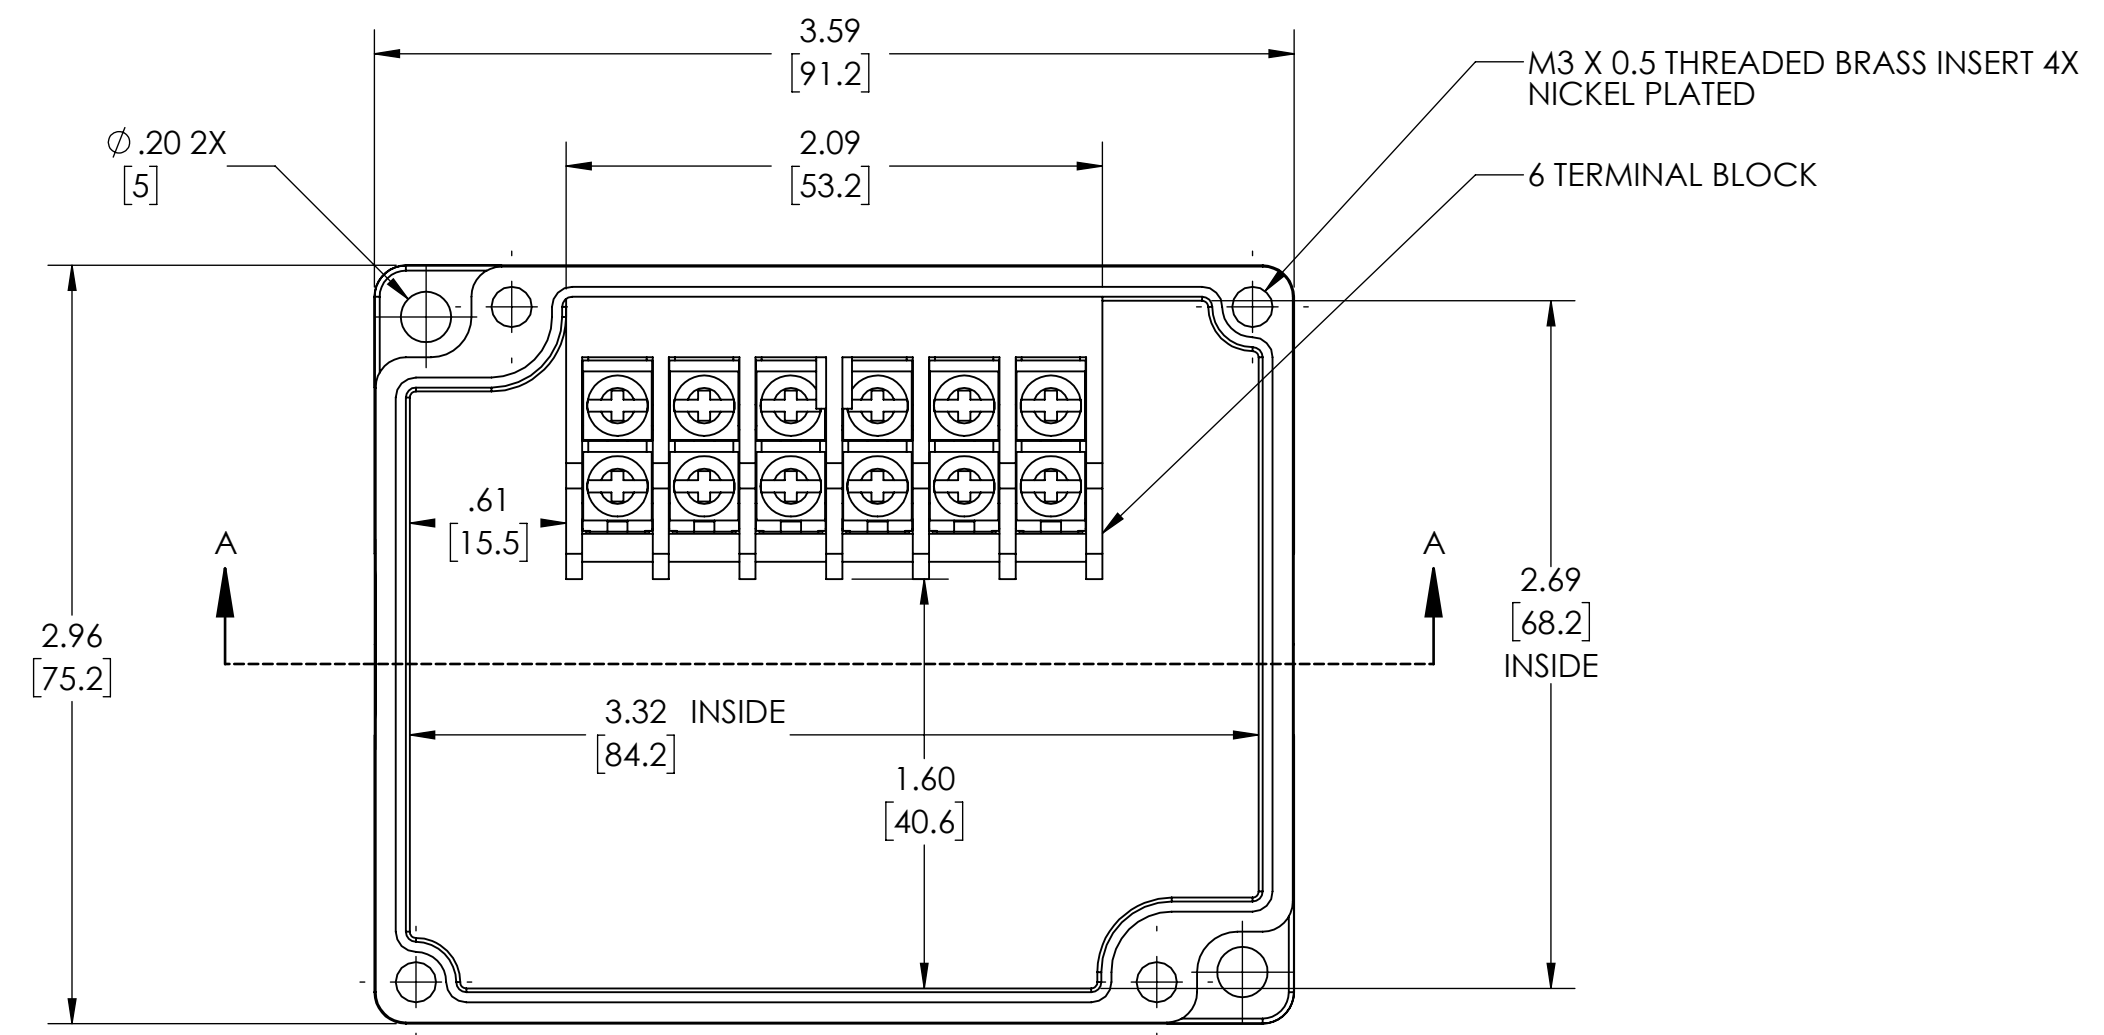

1. NOTES:
- 1- MATERIAL: BODY - GRAY ABS UL94 V-0
    COVER - GRAY ABS OR CLEAR (-C SUFFIX) POLYCARBONATE
  - 2- HIGH IMPACT RESISTANCE IK 07/08
  - 3- TUV RATING IP66/67
  - 4- CONTINUOUS Poured GASKET IN COVER
  - 5- COVER ATTACHES WITH STAINLESS STEEL M3 X 0.5 SCREWS SUPPLIED
  - 6- TEMPERATURE RANGE -40° ~ +70° F.
  - 7- TERMINAL FEATURES:
    SURFACE TREATED STEEL TERMINAL SCREWS
    RATED INSULATION VOLTAGE 400V
    RATED IMPULSE VOLTAGE 4KV
    RATED CURRENT CAPACITY .75mm² - 1.5mm²
  - 8- DIMENSIONS ARE INCH [MM]
  - 9- OPTIONAL EXTERNAL MOUNTING BRACKETS NOT INCLUDED,
    PART NUMBERS NBX-10922 & PIX-4117