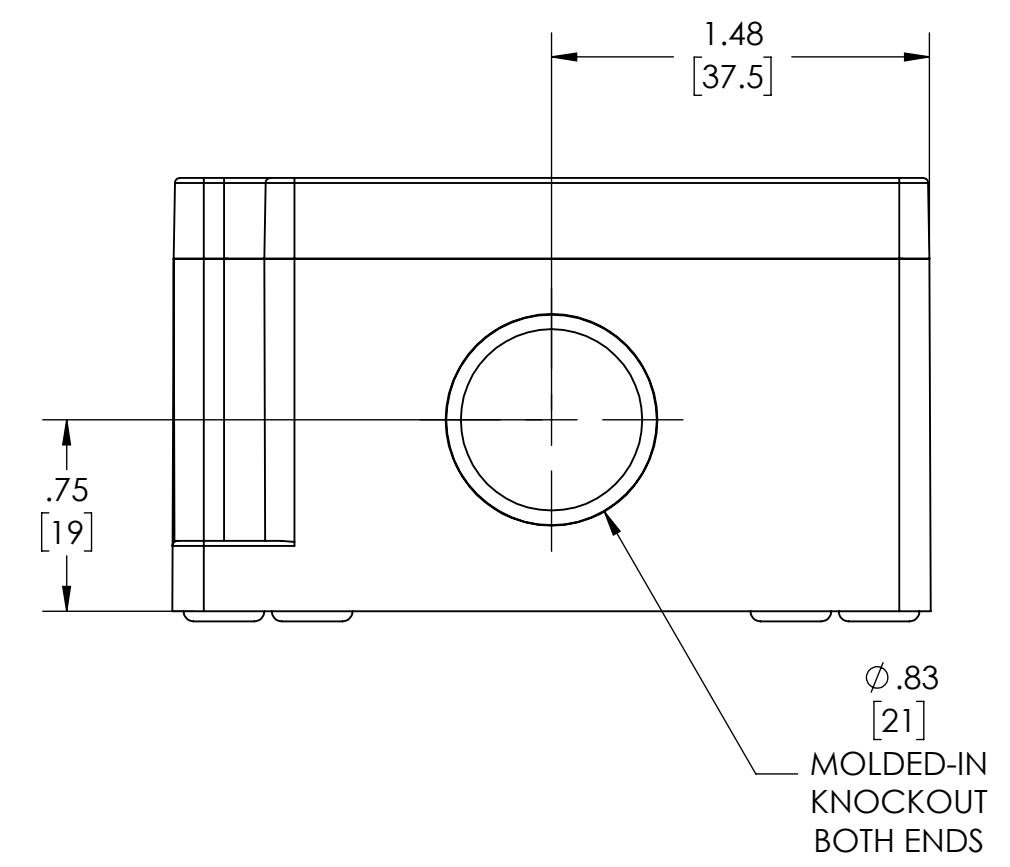

1. NOTES:
- 1- MATERIAL: BODY - GRAY ABS UL94 V-0
    COVER - GRAY ABS OR CLEAR (-C SUFFIX) POLYCARBONATE
  - 2- HIGH IMPACT RESISTANCE IK 07/08
  - 3- TUV RATING IP66/67
  - 4- CONTINUOUS Poured GASKET IN COVER
  - 5- COVER ATTACHES WITH STAINLESS STEEL M3 X 0.5 SCREWS SUPPLIED
  - 6- TEMPERATURE RANGE -40° ~ +70° F.
  - 7- TERMINAL FEATURES:
    SURFACE TREATED STEEL TERMINAL SCREWS
    RATED INSULATION VOLTAGE 400V
    RATED IMPULSE VOLTAGE 4KV
    RATED CURRENT CAPACITY .75mm² - 1.5mm²
  - 8- DIMENSIONS ARE INCH [MM]
  - 9- OPTIONAL EXTERNAL MOUNTING BRACKETS NOT INCLUDED,
    PART NUMBERS NBX-10922 & PIX-4117