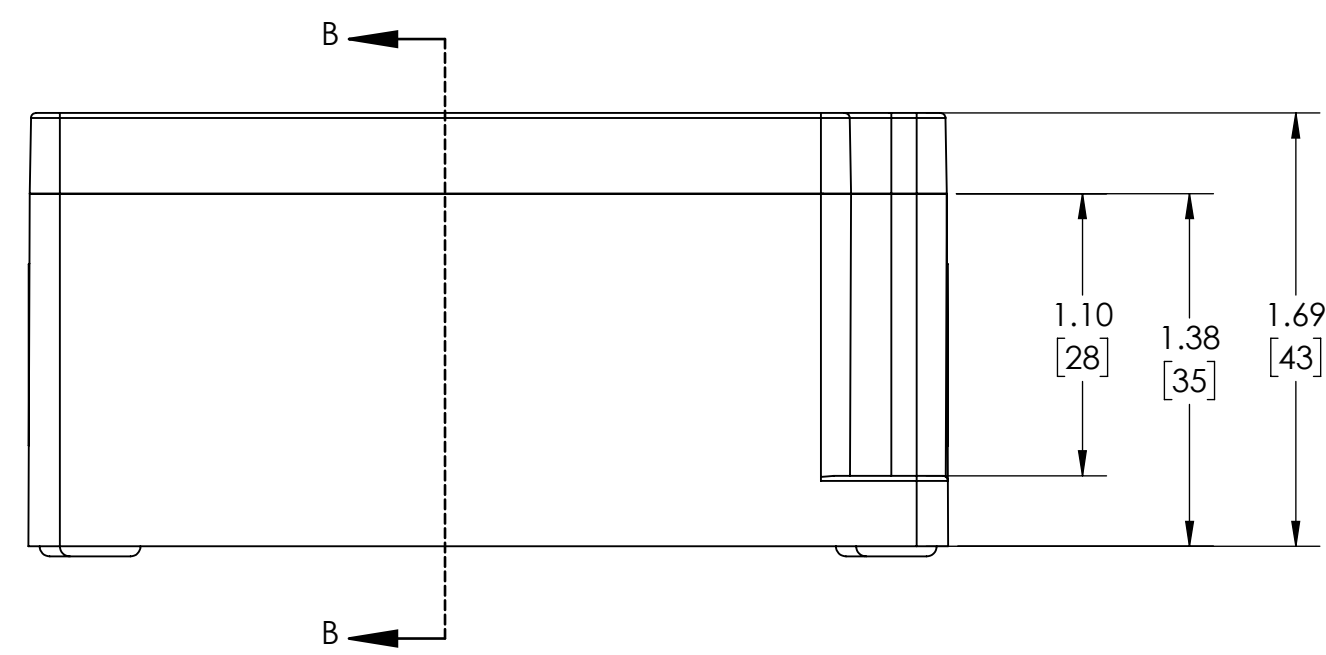

1. NOTES:
- 1- MATERIAL: BODY - GRAY ABS UL94 V-0
    COVER - GRAY ABS OR CLEAR (-C SUFFIX) POLYCARBONATE
  - 2- HIGH IMPACT RESISTANCE IK 07/08
  - 3- TUV RATING IP66/67
  - 4- CONTINUOUS Poured GASKET IN COVER
  - 5- COVER ATTACHES WITH STAINLESS STEEL M3 X 0.5 SCREWS SUPPLIED
  - 6- TEMPERATURE RANGE -40° ~ +70° F.
  - 7- TERMINAL FEATURES:
    SURFACE TREATED STEEL TERMINAL SCREWS
    RATED INSULATION VOLTAGE 400V
    RATED IMPULSE VOLTAGE 4KV
    RATED CURRENT CAPACITY .75mm² - 1.5mm²
  - 8- DIMENSIONS ARE INCH [MM]
  - 9- OPTIONAL EXTERNAL MOUNTING BRACKETS NOT INCLUDED,
    PART NUMBERS NBX-10922 & PIX-4117