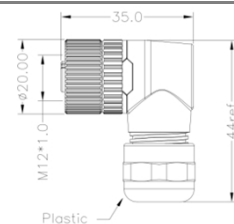

M12 Flex Body Female

PXPPAM12FBF

- 3, 4, 5 and 8 poles
- Screw termination
- Plastic Flex Body
- Mates with Flex Inline Body and panel mount connectors

Part Number	Poles	Code	Termination
PXPPAM12FBF03ASTPG9	03	A	Screw Terminal
PXPPAM12FBF04ASTPG9	04	A	Screw Terminal
PXPPAM12FBF05ASTPG9	05	A	Screw Terminal
PXPPAM12FBF08ASTPG9	08	A	Screw Terminal

M12 Right Angled Male

PXPPAM12RAM

- 3, 4, 5 and 8 poles
- Screw termination
- Plastic Flex Inline Body
- Mates with Flex Body and panel mount connectors

Part Number	Poles	Code	Termination
PXPPAM12RAM03ASTPG9	03	A	Screw Terminal
PXPPAM12RAM04ASTPG9	04	A	Screw Terminal
PXPPAM12RAM05ASTPG9	05	A	Screw Terminal
PXPPAM12RAM08ASTPG9	08	A	Screw Terminal

M12 Right Angled Female

PXPPAM12RAF

- 3, 4, 5 and 8 poles
- Screw termination
- Plastic Flex Body
- Mates with Flex Inline Body and panel mount connectors

Part Number	Poles	Code	Termination
PXPPAM12RAF03ASTPG9	03	A	Screw Terminal
PXPPAM12RAF04ASTPG9	04	A	Screw Terminal
PXPPAM12RAF05ASTPG9	05	A	Screw Terminal
PXPPAM12RAF08ASTPG9	08	A	Screw Terminal