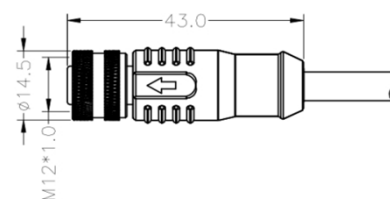

Part Number	Poles	Code	Termination	Lead Length	Cable Material
PXPPVC12FBF03ACL010PVC	03	A	Overmold Cable	1 M Lead Length	PVC
PXPTPU12FBF03ACL010PUR	03	A	Overmold Cable	1 M Lead Length	PUR
PXPPVC12FBF03ACL020PVC	03	A	Overmold Cable	2 M Lead Length	PVC
PXPTPU12FBF03ACL020PUR	03	A	Overmold Cable	2 M Lead Length	PUR
PXPPVC12FBF03ACL030PVC	03	A	Overmold Cable	3 M Lead Length	PVC
PXPTPU12FBF03ACL030PUR	03	A	Overmold Cable	3 M Lead Length	PUR
PXPPVC12FBF03ACL050PVC	03	A	Overmold Cable	5 M Lead Length	PVC
PXPTPU12FBF03ACL050PUR	03	A	Overmold Cable	5 M Lead Length	PUR
PXPPVC12FBF03ACL100PVC	03	A	Overmold Cable	10 M Lead Length	PVC
PXPTPU12FBF03ACL100PUR	03	A	Overmold Cable	10 M Lead Length	PUR
PXPPVC12FBF03ACL150PVC	03	A	Overmold Cable	15 M Lead Length	PVC
PXPTPU12FBF03ACL150PUR	03	A	Overmold Cable	15 M Lead Length	PUR
PXPPVC12FBF04ACL010PVC	04	A	Overmold Cable	1 M Lead Length	PVC
PXPTPU12FBF04ACL010PUR	04	A	Overmold Cable	1 M Lead Length	PUR
PXPPVC12FBF04ACL020PVC	04	A	Overmold Cable	2 M Lead Length	PVC
PXPTPU12FBF04ACL020PUR	04	A	Overmold Cable	2 M Lead Length	PUR
PXPPVC12FBF04ACL030PVC	04	A	Overmold Cable	3 M Lead Length	PVC
PXPTPU12FBF04ACL030PUR	04	A	Overmold Cable	3 M Lead Length	PUR
PXPPVC12FBF04ACL050PVC	04	A	Overmold Cable	5 M Lead Length	PVC
PXPTPU12FBF04ACL050PUR	04	A	Overmold Cable	5 M Lead Length	PUR
PXPPVC12FBF04ACL100PVC	04	A	Overmold Cable	10 M Lead Length	PVC
PXPTPU12FBF04ACL100PUR	04	A	Overmold Cable	10 M Lead Length	PUR
PXPPVC12FBF04ACL150PVC	04	A	Overmold Cable	15 M Lead Length	PVC
PXPTPU12FBF04ACL150PUR	04	A	Overmold Cable	15 M Lead Length	PUR
PXPPVC12FBF05ACL010PVC	05	A	Overmold Cable	1 M Lead Length	PVC
PXPTPU12FBF05ACL010PUR	05	A	Overmold Cable	1 M Lead Length	PUR
PXPPVC12FBF05ACL020PVC	05	A	Overmold Cable	2 M Lead Length	PVC
PXPTPU12FBF05ACL020PUR	05	A	Overmold Cable	2 M Lead Length	PUR
PXPPVC12FBF05ACL030PVC	05	A	Overmold Cable	3 M Lead Length	PVC
PXPTPU12FBF05ACL030PUR	05	A	Overmold Cable	3 M Lead Length	PUR
PXPPVC12FBF05ACL050PVC	05	A	Overmold Cable	5 M Lead Length	PVC
PXPTPU12FBF05ACL050PUR	05	A	Overmold Cable	5 M Lead Length	PUR
PXPPVC12FBF05ACL100PVC	05	A	Overmold Cable	10 M Lead Length	PVC
PXPTPU12FBF05ACL100PUR	05	A	Overmold Cable	10 M Lead Length	PUR
PXPPVC12FBF05ACL150PVC	05	A	Overmold Cable	15 M Lead Length	PVC
PXPTPU12FBF05ACL150PUR	05	A	Overmold Cable	15 M Lead Length	PUR
PXPPVC12FBF08ACL010PVC	08	A	Overmold Cable	1 M Lead Length	PVC
PXPTPU12FBF08ACL010PUR	08	A	Overmold Cable	1 M Lead Length	PUR