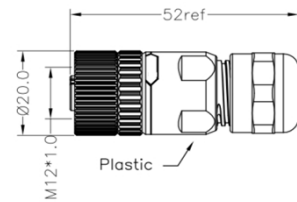

M12 Flex Inline Body Male

PXPPAM12FIM

- 3, 4, 5 and 8 poles
- Screw termination
- Plastic Flex Inline Body
- Mates with Flex body and panel mount connectors

Part Number	Poles	Code	Termination
PXPPAM12FIM03ASTPG9	03	A	Screw Terminal
PXPPAM12FIM04ASTPG9	04	A	Screw Terminal
PXPPAM12FIM05ASTPG9	05	A	Screw Terminal
PXPPAM12FIM08ASTPG9	08	A	Screw Terminal

M12 Flex Body Female

PXPPAM12FBF

- 3, 4, 5 and 8 poles
- Screw termination
- Plastic Flex Body
- Mates with Flex Inline Body and panel mount connectors

Part Number	Poles	Code	Termination
PXPPAM12FBF03ASTPG9	03	A	Screw Terminal
PXPPAM12FBF04ASTPG9	04	A	Screw Terminal
PXPPAM12FBF05ASTPG9	05	A	Screw Terminal
PXPPAM12FBF08ASTPG9	08	A	Screw Terminal