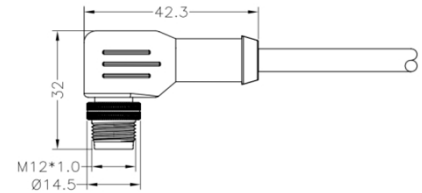

M12 Right Angled Male

PXPTPU12RAM
PXPPVC12RAM

- 3, 4, 5, 8 and 12 poles
- 1,2,3,5,10 & 15M cable options
- Overmold Flex Inline Body
- Mates with Flex Body & panel mount connectors

Part Number	Poles	Code	Termination	Lead Length	Cable Material
PXPPVC12RAM03ACL010PVC	03	A	Overmold Cable	1 M Lead Length	PVC
PXPTPU12RAM03ACL010PUR	03	A	Overmold Cable	1 M Lead Length	PUR
PXPPVC12RAM03ACL020PVC	03	A	Overmold Cable	2 M Lead Length	PVC
PXPTPU12RAM03ACL020PUR	03	A	Overmold Cable	2 M Lead Length	PUR
PXPPVC12RAM03ACL030PVC	03	A	Overmold Cable	3 M Lead Length	PVC
PXPTPU12RAM03ACL030PUR	03	A	Overmold Cable	3 M Lead Length	PUR
PXPPVC12RAM03ACL050PVC	03	A	Overmold Cable	5 M Lead Length	PVC
PXPTPU12RAM03ACL050PUR	03	A	Overmold Cable	5 M Lead Length	PUR
PXPPVC12RAM03ACL100PVC	03	A	Overmold Cable	10 M Lead Length	PVC
PXPTPU12RAM03ACL100PUR	03	A	Overmold Cable	10 M Lead Length	PUR
PXPPVC12RAM03ACL150PVC	03	A	Overmold Cable	15 M Lead Length	PVC
PXPTPU12RAM03ACL150PUR	03	A	Overmold Cable	15 M Lead Length	PUR
PXPPVC12RAM04ACL010PVC	04	A	Overmold Cable	1 M Lead Length	PVC
PXPTPU12RAM04ACL010PUR	04	A	Overmold Cable	1 M Lead Length	PUR
PXPPVC12RAM04ACL020PVC	04	A	Overmold Cable	2 M Lead Length	PVC
PXPTPU12RAM04ACL020PUR	04	A	Overmold Cable	2 M Lead Length	PUR
PXPPVC12RAM04ACL030PVC	04	A	Overmold Cable	3 M Lead Length	PVC
PXPTPU12RAM04ACL030PUR	04	A	Overmold Cable	3 M Lead Length	PUR
PXPPVC12RAM04ACL050PVC	04	A	Overmold Cable	5 M Lead Length	PVC
PXPTPU12RAM04ACL050PUR	04	A	Overmold Cable	5 M Lead Length	PUR
PXPPVC12RAM04ACL100PVC	04	A	Overmold Cable	10 M Lead Length	PVC
PXPTPU12RAM04ACL100PUR	04	A	Overmold Cable	10 M Lead Length	PUR
PXPPVC12RAM04ACL150PVC	04	A	Overmold Cable	15 M Lead Length	PVC
PXPTPU12RAM04ACL150PUR	04	A	Overmold Cable	15 M Lead Length	PUR
PXPPVC12RAM05ACL010PVC	05	A	Overmold Cable	1 M Lead Length	PVC
PXPTPU12RAM05ACL010PUR	05	A	Overmold Cable	1 M Lead Length	PUR
PXPPVC12RAM05ACL020PVC	05	A	Overmold Cable	2 M Lead Length	PVC
PXPTPU12RAM05ACL020PUR	05	A	Overmold Cable	2 M Lead Length	PUR
PXPPVC12RAM05ACL030PVC	05	A	Overmold Cable	3 M Lead Length	PVC
PXPTPU12RAM05ACL030PUR	05	A	Overmold Cable	3 M Lead Length	PUR
PXPPVC12RAM05ACL050PVC	05	A	Overmold Cable	5 M Lead Length	PVC
PXPTPU12RAM05ACL050PUR	05	A	Overmold Cable	5 M Lead Length	PUR
PXPPVC12RAM05ACL100PVC	05	A	Overmold Cable	10 M Lead Length	PVC
PXPTPU12RAM05ACL100PUR	05	A	Overmold Cable	10 M Lead Length	PUR
PXPPVC12RAM05ACL150PVC	05	A	Overmold Cable	15 M Lead Length	PVC
PXPTPU12RAM05ACL150PUR	05	A	Overmold Cable	15 M Lead Length	PUR
PXPPVC12RAM08ACL010PVC	08	A	Overmold Cable	1 M Lead Length	PVC
PXPTPU12RAM08ACL010PUR	08	A	Overmold Cable	1 M Lead Length	PUR