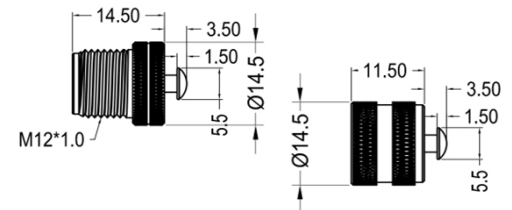

Brass - Nickel Plating M12 Sealing Cap

PXMBNI12

- Sealing caps to maintain IP rating
- Male & Female versions

Part Number	Series	Type	Material
PXMBNI12CAM	M12	Male	Brass - Nickel Plating
PXMBNI12CAF	M12	Female	Brass - Nickel Plating