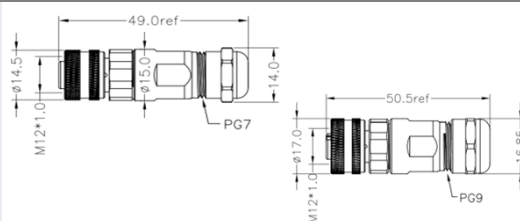

Part Number	Poles	Code	Termination	Mounting Nut
PXMBNI12FBF03ASCPG7	03	A	Solder Terminal	PG7 Mounting / Gland Nut Thread
PXMBNI12FBF04ASCPG7	04	A	Solder Terminal	PG7 Mounting / Gland Nut Thread
PXMBNI12FBF05ASCPG7	05	A	Solder Terminal	PG7 Mounting / Gland Nut Thread
PXMBNI12FBF08ASCPG7	08	A	Solder Terminal	PG7 Mounting / Gland Nut Thread
PXMBNI12FBF12ASCPG7	12	A	Solder Terminal	PG7 Mounting / Gland Nut Thread
PXMBNI12FBF05BSCPG7	05	B	Solder Terminal	PG7 Mounting / Gland Nut Thread
PXMBNI12FBF04DSCPG7	04	D	Solder Terminal	PG7 Mounting / Gland Nut Thread
PXMBNI12FBF03ASCPG9	03	A	Solder Terminal	PG9 Mounting / Gland Nut Thread
PXMBNI12FBF04ASCPG9	04	A	Solder Terminal	PG9 Mounting / Gland Nut Thread
PXMBNI12FBF05ASCPG9	05	A	Solder Terminal	PG9 Mounting / Gland Nut Thread
PXMBNI12FBF08ASCPG9	08	A	Solder Terminal	PG9 Mounting / Gland Nut Thread
PXMBNI12FBF12ASCPG9	12	A	Solder Terminal	PG9 Mounting / Gland Nut Thread
PXMBNI12FBF05BSCPG9	05	B	Solder Terminal	PG9 Mounting / Gland Nut Thread
PXMBNI12FBF04DSCPG9	04	D	Solder Terminal	PG9 Mounting / Gland Nut Thread