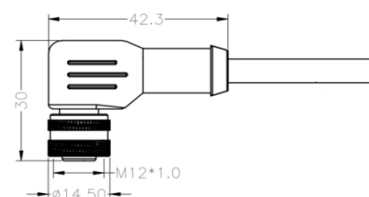

Part Number	Poles	Code	Termination	Lead Length	Cable Material
PXPPVC12RAF03ACL010PVC	03	A	Overmold Cable	1 M Lead Length	PVC
PXPTPU12RAF03ACL010PUR	03	A	Overmold Cable	1 M Lead Length	PUR
PXPPVC12RAF03ACL020PVC	03	A	Overmold Cable	2 M Lead Length	PVC
PXPTPU12RAF03ACL020PUR	03	A	Overmold Cable	2 M Lead Length	PUR
PXPPVC12RAF03ACL030PVC	03	A	Overmold Cable	3 M Lead Length	PVC
PXPTPU12RAF03ACL030PUR	03	A	Overmold Cable	3 M Lead Length	PUR
PXPPVC12RAF03ACL050PVC	03	A	Overmold Cable	5 M Lead Length	PVC
PXPTPU12RAF03ACL050PUR	03	A	Overmold Cable	5 M Lead Length	PUR
PXPPVC12RAF03ACL100PVC	03	A	Overmold Cable	10 M Lead Length	PVC
PXPTPU12RAF03ACL100PUR	03	A	Overmold Cable	10 M Lead Length	PUR
PXPPVC12RAF03ACL150PVC	03	A	Overmold Cable	15 M Lead Length	PVC
PXPTPU12RAF03ACL150PUR	03	A	Overmold Cable	15 M Lead Length	PUR
PXPPVC12RAF04ACL010PVC	04	A	Overmold Cable	1 M Lead Length	PVC
PXPTPU12RAF04ACL010PUR	04	A	Overmold Cable	1 M Lead Length	PUR
PXPPVC12RAF04ACL020PVC	04	A	Overmold Cable	2 M Lead Length	PVC
PXPTPU12RAF04ACL020PUR	04	A	Overmold Cable	2 M Lead Length	PUR
PXPPVC12RAF04ACL030PVC	04	A	Overmold Cable	3 M Lead Length	PVC
PXPTPU12RAF04ACL030PUR	04	A	Overmold Cable	3 M Lead Length	PUR
PXPPVC12RAF04ACL050PVC	04	A	Overmold Cable	5 M Lead Length	PVC
PXPTPU12RAF04ACL050PUR	04	A	Overmold Cable	5 M Lead Length	PUR
PXPPVC12RAF04ACL100PVC	04	A	Overmold Cable	10 M Lead Length	PVC
PXPTPU12RAF04ACL100PUR	04	A	Overmold Cable	10 M Lead Length	PUR
PXPPVC12RAF04ACL150PVC	04	A	Overmold Cable	15 M Lead Length	PVC
PXPTPU12RAF04ACL150PUR	04	A	Overmold Cable	15 M Lead Length	PUR
PXPPVC12RAF05ACL010PVC	05	A	Overmold Cable	1 M Lead Length	PVC
PXPTPU12RAF05ACL010PUR	05	A	Overmold Cable	1 M Lead Length	PUR
PXPPVC12RAF05ACL020PVC	05	A	Overmold Cable	2 M Lead Length	PVC
PXPTPU12RAF05ACL020PUR	05	A	Overmold Cable	2 M Lead Length	PUR
PXPPVC12RAF05ACL030PVC	05	A	Overmold Cable	3 M Lead Length	PVC
PXPTPU12RAF05ACL030PUR	05	A	Overmold Cable	3 M Lead Length	PUR
PXPPVC12RAF05ACL050PVC	05	A	Overmold Cable	5 M Lead Length	PVC
PXPTPU12RAF05ACL050PUR	05	A	Overmold Cable	5 M Lead Length	PUR
PXPPVC12RAF05ACL100PVC	05	A	Overmold Cable	10 M Lead Length	PVC
PXPTPU12RAF05ACL100PUR	05	A	Overmold Cable	10 M Lead Length	PUR
PXPPVC12RAF05ACL150PVC	05	A	Overmold Cable	15 M Lead Length	PVC
PXPTPU12RAF05ACL150PUR	05	A	Overmold Cable	15 M Lead Length	PUR
PXPPVC12RAF08ACL010PVC	08	A	Overmold Cable	1 M Lead Length	PVC
PXPTPU12RAF08ACL010PUR	08	A	Overmold Cable	1 M Lead Length	PUR