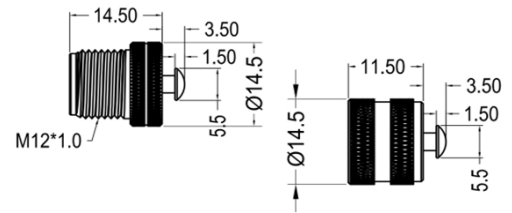

PA66 M12 Sealing Cap

PXPPAM12

- Sealing caps to maintain IP rating
- Male & Female versions

Part Number	Series	Type	Material
PXPPAM12CAM	M12	Male	PA66
PXPPAM12CAF	M12	Female	PA66