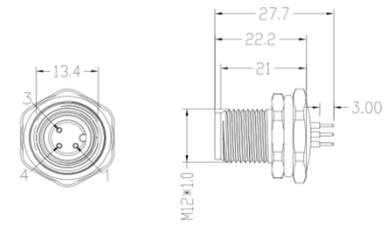

Part Number	Poles	Code	Termination	Mounting Nut
PXMBNI12RPM03APCPG9	03	A	PCB Terminal	PG9 Mounting / Gland Nut Thread
PXMBNI12RPM04APCPG9	04	A	PCB Terminal	PG9 Mounting / Gland Nut Thread
PXMBNI12RPM05APCPG9	05	A	PCB Terminal	PG9 Mounting / Gland Nut Thread
PXMBNI12RPM08APCPG9	08	A	PCB Terminal	PG9 Mounting / Gland Nut Thread
PXMBNI12RPM12APCPG9	12	A	PCB Terminal	PG9 Mounting / Gland Nut Thread
PXMBNI12RPM05BPCPG9	05	B	PCB Terminal	PG9 Mounting / Gland Nut Thread
PXMBNI12RPM04DPCPG9	04	D	PCB Terminal	PG9 Mounting / Gland Nut Thread
PXMBNI12RPM03APCM16	03	A	PCB Terminal	M16 Mounting / Gland Nut Thread
PXMBNI12RPM04APCM16	04	A	PCB Terminal	M16 Mounting / Gland Nut Thread
PXMBNI12RPM05APCM16	05	A	PCB Terminal	M16 Mounting / Gland Nut Thread
PXMBNI12RPM08APCM16	08	A	PCB Terminal	M16 Mounting / Gland Nut Thread
PXMBNI12RPM12APCM16	12	A	PCB Terminal	M16 Mounting / Gland Nut Thread
PXMBNI12RPM05BPCM16	05	B	PCB Terminal	M16 Mounting / Gland Nut Thread
PXMBNI12RPM04DPCM16	04	D	PCB Terminal	M16 Mounting / Gland Nut Thread
PXMBNI12RPM03APCM12	03	A	PCB Terminal	M12 Mounting / Gland Nut Thread
PXMBNI12RPM04APCM12	04	A	PCB Terminal	M12 Mounting / Gland Nut Thread
PXMBNI12RPM05APCM12	05	A	PCB Terminal	M12 Mounting / Gland Nut Thread
PXMBNI12RPM08APCM12	08	A	PCB Terminal	M12 Mounting / Gland Nut Thread
PXMBNI12RPM12APCM12	12	A	PCB Terminal	M12 Mounting / Gland Nut Thread
PXMBNI12RPM05BPCM12	05	B	PCB Terminal	M12 Mounting / Gland Nut Thread
PXMBNI12RPM04DPCM12	04	D	PCB Terminal	M12 Mounting / Gland Nut Thread