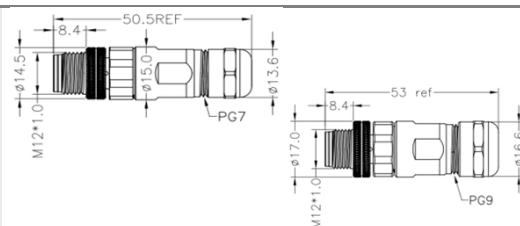

Nickel Plating M12 Flex Inline Body Male

- 3, 4, 5, 8 and 12 poles
- Solder termination
- Metal Flex Inline Body
- Mates with Flex body and panel mount connectors

Part Number	Poles	Code	Termination	Mounting Nut
PXMBNI12FIM03ASCPG7	03	A	Solder Terminal	PG7 Mounting / Gland Nut Thread
PXMBNI12FIM04ASCPG7	04	A	Solder Terminal	PG7 Mounting / Gland Nut Thread
PXMBNI12FIM05ASCPG7	05	A	Solder Terminal	PG7 Mounting / Gland Nut Thread
PXMBNI12FIM08ASCPG7	08	A	Solder Terminal	PG7 Mounting / Gland Nut Thread
PXMBNI12FIM12ASCPG7	12	A	Solder Terminal	PG7 Mounting / Gland Nut Thread
PXMBNI12FIM05BSCPG7	05	B	Solder Terminal	PG7 Mounting / Gland Nut Thread
PXMBNI12FIM04DSCPG7	04	D	Solder Terminal	PG7 Mounting / Gland Nut Thread
PXMBNI12FIM03ASCPG9	03	A	Solder Terminal	PG9 Mounting / Gland Nut Thread
PXMBNI12FIM04ASCPG9	04	A	Solder Terminal	PG9 Mounting / Gland Nut Thread
PXMBNI12FIM05ASCPG9	05	A	Solder Terminal	PG9 Mounting / Gland Nut Thread
PXMBNI12FIM08ASCPG9	08	A	Solder Terminal	PG9 Mounting / Gland Nut Thread
PXMBNI12FIM12ASCPG9	12	A	Solder Terminal	PG9 Mounting / Gland Nut Thread
PXMBNI12FIM05BSCPG9	05	B	Solder Terminal	PG9 Mounting / Gland Nut Thread
PXMBNI12FIM04DSCPG9	04	D	Solder Terminal	PG9 Mounting / Gland Nut Thread

Nickel Plating M12 Flex Body Female

- 3, 4, 5, 8 and 12 poles
- Solder termination
- Metal Flex Body
- Mates with Flex Inline Body and panel mount connectors