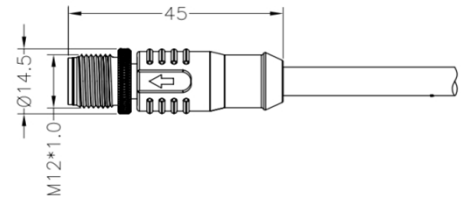

Part Number	Poles	Code	Termination	Lead Length	Cable Material
PXPPVC12FIM03ACL010PVC	03	A	Overmold Cable	1 M Lead Length	PVC
PXPTPU12FIM03ACL010PUR	03	A	Overmold Cable	1 M Lead Length	PUR
PXPPVC12FIM03ACL020PVC	03	A	Overmold Cable	2 M Lead Length	PVC
PXPTPU12FIM03ACL020PUR	03	A	Overmold Cable	2 M Lead Length	PUR
PXPPVC12FIM03ACL030PVC	03	A	Overmold Cable	3 M Lead Length	PVC
PXPTPU12FIM03ACL030PUR	03	A	Overmold Cable	3 M Lead Length	PUR
PXPPVC12FIM03ACL050PVC	03	A	Overmold Cable	5 M Lead Length	PVC
PXPTPU12FIM03ACL050PUR	03	A	Overmold Cable	5 M Lead Length	PUR
PXPPVC12FIM03ACL100PVC	03	A	Overmold Cable	10 M Lead Length	PVC
PXPTPU12FIM03ACL100PUR	03	A	Overmold Cable	10 M Lead Length	PUR
PXPPVC12FIM03ACL150PVC	03	A	Overmold Cable	15 M Lead Length	PVC
PXPTPU12FIM03ACL150PUR	03	A	Overmold Cable	15 M Lead Length	PUR
PXPPVC12FIM04ACL010PVC	04	A	Overmold Cable	1 M Lead Length	PVC
PXPTPU12FIM04ACL010PUR	04	A	Overmold Cable	1 M Lead Length	PUR
PXPPVC12FIM04ACL020PVC	04	A	Overmold Cable	2 M Lead Length	PVC
PXPTPU12FIM04ACL020PUR	04	A	Overmold Cable	2 M Lead Length	PUR
PXPPVC12FIM04ACL030PVC	04	A	Overmold Cable	3 M Lead Length	PVC
PXPTPU12FIM04ACL030PUR	04	A	Overmold Cable	3 M Lead Length	PUR
PXPPVC12FIM04ACL050PVC	04	A	Overmold Cable	5 M Lead Length	PVC
PXPTPU12FIM04ACL050PUR	04	A	Overmold Cable	5 M Lead Length	PUR
PXPPVC12FIM04ACL100PVC	04	A	Overmold Cable	10 M Lead Length	PVC
PXPTPU12FIM04ACL100PUR	04	A	Overmold Cable	10 M Lead Length	PUR
PXPPVC12FIM04ACL150PVC	04	A	Overmold Cable	15 M Lead Length	PVC
PXPTPU12FIM04ACL150PUR	04	A	Overmold Cable	15 M Lead Length	PUR
PXPPVC12FIM05ACL010PVC	05	A	Overmold Cable	1 M Lead Length	PVC
PXPTPU12FIM05ACL010PUR	05	A	Overmold Cable	1 M Lead Length	PUR
PXPPVC12FIM05ACL020PVC	05	A	Overmold Cable	2 M Lead Length	PVC
PXPTPU12FIM05ACL020PUR	05	A	Overmold Cable	2 M Lead Length	PUR
PXPPVC12FIM05ACL030PVC	05	A	Overmold Cable	3 M Lead Length	PVC
PXPTPU12FIM05ACL030PUR	05	A	Overmold Cable	3 M Lead Length	PUR
PXPPVC12FIM05ACL050PVC	05	A	Overmold Cable	5 M Lead Length	PVC
PXPTPU12FIM05ACL050PUR	05	A	Overmold Cable	5 M Lead Length	PUR
PXPPVC12FIM05ACL100PVC	05	A	Overmold Cable	10 M Lead Length	PVC
PXPTPU12FIM05ACL100PUR	05	A	Overmold Cable	10 M Lead Length	PUR
PXPPVC12FIM05ACL150PVC	05	A	Overmold Cable	15 M Lead Length	PVC
PXPTPU12FIM05ACL150PUR	05	A	Overmold Cable	15 M Lead Length	PUR
PXPPVC12FIM08ACL010PVC	08	A	Overmold Cable	1 M Lead Length	PVC
PXPTPU12FIM08ACL010PUR	08	A	Overmold Cable	1 M Lead Length	PUR