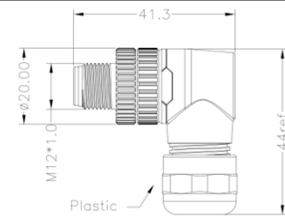

M12 Flex Body Female

PXPPAM12FBF

- 3, 4, 5 and 8 poles
- Screw termination
- Plastic Flex Body
- Mates with Flex Inline Body and panel mount connectors

Part Number	Poles	Code	Termination
PXPPAM12FBF03ASTPG9	03	A	Screw Terminal
PXPPAM12FBF04ASTPG9	04	A	Screw Terminal
PXPPAM12FBF05ASTPG9	05	A	Screw Terminal
PXPPAM12FBF08ASTPG9	08	A	Screw Terminal

M12 Right Angled Male

PXPPAM12RAM

- 3, 4, 5 and 8 poles
- Screw termination
- Plastic Flex Inline Body
- Mates with Flex Body and panel mount connectors

Part Number	Poles	Code	Termination
PXPPAM12RAM03ASTPG9	03	A	Screw Terminal
PXPPAM12RAM04ASTPG9	04	A	Screw Terminal
PXPPAM12RAM05ASTPG9	05	A	Screw Terminal
PXPPAM12RAM08ASTPG9	08	A	Screw Terminal