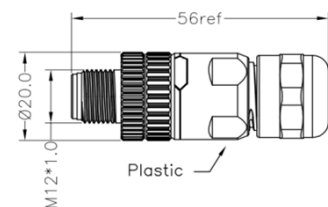

M12 Rear Panel Mounting Female

PXMBNI12RPF

- 3, 4, 5, 8 and 12 poles
- PCB termination
- Different panel mounting options available
- Mates with Flex Inline Body connectors

Part Number	Poles	Code	Termination	Mounting Nut
PXMBNI12RPF03APCPG9	03	A	PCB Terminal	PG9 Mounting / Gland Nut Thread
PXMBNI12RPF04APCPG9	04	A	PCB Terminal	PG9 Mounting / Gland Nut Thread
PXMBNI12RPF05APCPG9	05	A	PCB Terminal	PG9 Mounting / Gland Nut Thread
PXMBNI12RPF08APCPG9	08	A	PCB Terminal	PG9 Mounting / Gland Nut Thread
PXMBNI12RPF12APCPG9	12	A	PCB Terminal	PG9 Mounting / Gland Nut Thread
PXMBNI12RPF05BPCPG9	05	B	PCB Terminal	PG9 Mounting / Gland Nut Thread
PXMBNI12RPF04DPCPG9	04	D	PCB Terminal	PG9 Mounting / Gland Nut Thread
PXMBNI12RPF03APCM16	03	A	PCB Terminal	M16 Mounting / Gland Nut Thread
PXMBNI12RPF04APCM16	04	A	PCB Terminal	M16 Mounting / Gland Nut Thread
PXMBNI12RPF05APCM16	05	A	PCB Terminal	M16 Mounting / Gland Nut Thread
PXMBNI12RPF08APCM16	08	A	PCB Terminal	M16 Mounting / Gland Nut Thread
PXMBNI12RPF12APCM16	12	A	PCB Terminal	M16 Mounting / Gland Nut Thread
PXMBNI12RPF05BPCM16	05	B	PCB Terminal	M16 Mounting / Gland Nut Thread
PXMBNI12RPF04DPCM16	04	D	PCB Terminal	M16 Mounting / Gland Nut Thread

M12 Flex Inline Body Male

PXPPAM12FIM

- 3, 4, 5 and 8 poles
- Screw termination
- Plastic Flex Inline Body
- Mates with Flex body and panel mount connectors

Part Number	Poles	Code	Termination
PXPPAM12FIM03ASTPG9	03	A	Screw Terminal
PXPPAM12FIM04ASTPG9	04	A	Screw Terminal
PXPPAM12FIM05ASTPG9	05	A	Screw Terminal
PXPPAM12FIM08ASTPG9	08	A	Screw Terminal