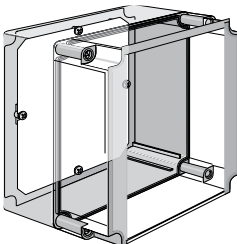

PANELS

BULLETIN: Q41Y

Catalog Number	Panel Size D x E mm/in.
Q138PE	98 x 48 3.86 x 1.89
Q1313PE	98 x 98 3.86 x 3.86
Q1813PE	148 x 98 5.83 x 3.86
Q1818PE	148 x 148 5.83 x 5.83
Q2518PE	223 x 148 8.78 x 5.83