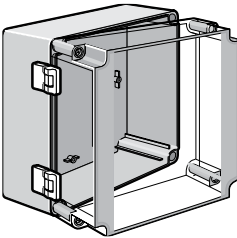

HINGE KIT

Includes two polyamid hinges, eight M4 self-tapping zinc-plated screws, eight flat washers and drilling template. Use on all QLINE E enclosures.

Kit might not meet Type 4 requirements and should, therefore, be verified by customer.

BULLETIN: Q41Y

Catalog Number
QDEHK