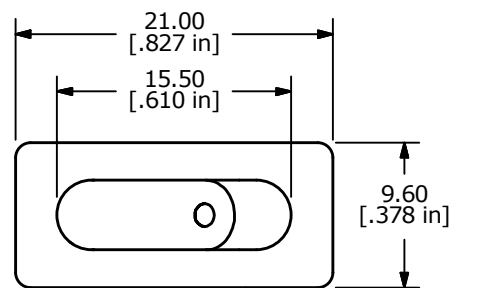

Email & Skype: info@chipsmall.com Web: www.chipsmall.com

Address: A1208, Overseas Decoration Building, #122 Zhenhua RD., Futian, Shenzhen, China

RECOMMENDED P.C.B. PANEL MOUNTING

PANEL THICKNESS	X
0.75-1.25	19.2
1.25-2.00	19.4
2.00-3.00	19.6

SWITCH FUNCTION		
POS. 1	POS. 2	POS. 3
OFF	NONE	ON
OPEN	N/A	1-1a

NOTES:

1. ALL DIMENSIONS IN MM [INCH]
2. GENERAL TOLERANCE: X.X±0.4
X.XX±0.25
3. TERM. NOS. FOR REF. ONLY
4. RATING: 4(1)A 250VAC, 10A 125VAC, 6A 250VAC
5. MATERIAL: BODY & ROCKER, NYLON 6/6 UL94 V-2
6. ▲ DENOTES CRITICAL PARAMETER.