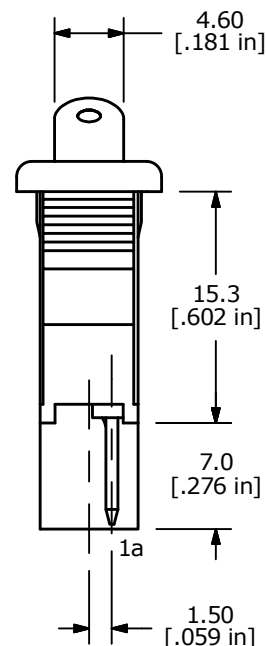

SWITCH FUNCTION		
POS. 1	POS. 2	POS. 3
OFF	NONE	ON
OPEN	N/A	1-1a

NOTES:

1. ALL DIMENSIONS IN MM [INCH]
2. GENERAL TOLERANCE: X.X±0.4
X.XX±0.25
3. TERM. NOS. FOR REF. ONLY
4. RATING: 4(1)A 250VAC, 10A 125VAC, 6A 250VAC
5. MATERIAL: BODY & ROCKER, NYLON 6/6 UL94 V-2
6. ▲ DENOTES CRITICAL PARAMETER.

HOUSING COLOR BLACK

ACTUATOR COLOR RED

REV	PCR NO	DESCRIPTION	DATE	BY
C	22536	UPDATED DIMENSIONS	10/7/16	MJR
B	15821	ADD ROHS, REMOVE DIM, SEM NEM, FI	2/27/06	PH

TITLE R6ABLKREDAF				
SCALE 2:1	DATE 11/30/2005	DR PH	DWG M060303	REV C