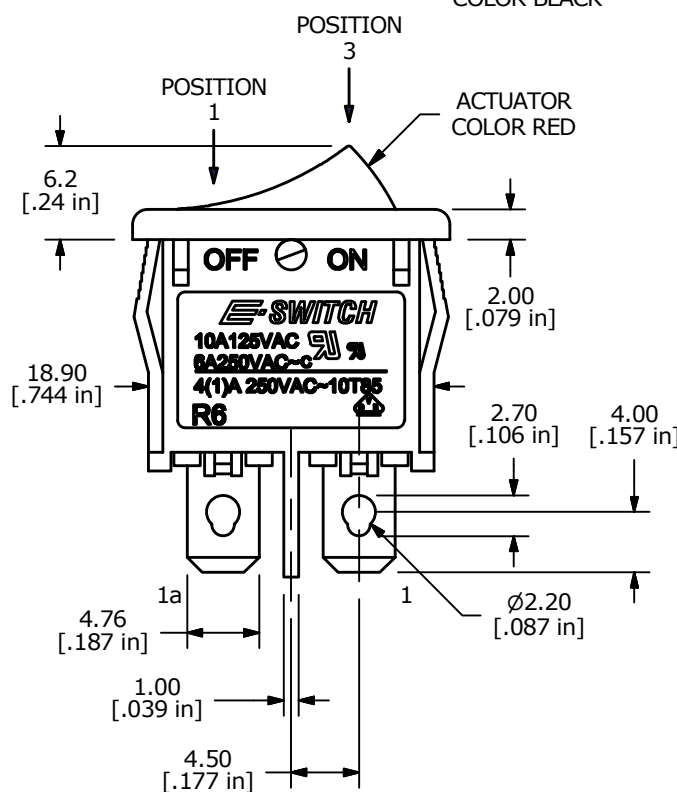

SWITCH FUNCTION		
POS. 1	POS. 2	POS. 3
OFF	NONE	ON
OPEN	N/A	1-1a

NOTES:

1. ALL DIMENSIONS IN MM [INCH]
2. GENERAL TOLERANCE: X.X±0.4
X.XX±0.25
3. TERM. NOS. FOR REF. ONLY
4. RATING: 4(1)A 250VAC, 10A 125VAC, 6A 250VAC
5. MATERIAL: BODY & ROCKER, NYLON 6/6 UL94 V-2
6. ▲ DENOTES CRITICAL PARAMETER.

HOUSING COLOR BLACK

ACTUATOR COLOR RED

REV	PCR NO	DESCRIPTION	DATE	BY
C	22536	UPDATED DIMENSIONS	10/7/16	MJR
B	15821	ADD ROHS, REMOVE DIM, SEM NEM, FI	2/27/06	PH

TITLE R6ABLKREDAF				
SCALE 2:1	DATE 11/30/2005	DR PH	DWG M060303	REV C