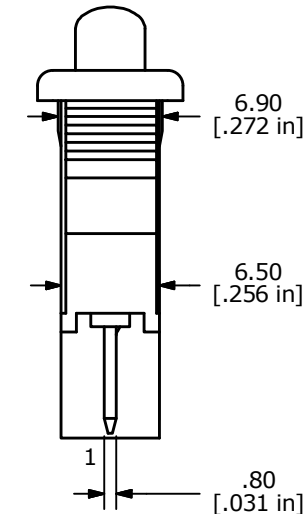

REV	PCR NO	DESCRIPTION	DATE	BY
C	22536	UPDATED DIMENSIONS	10/7/16	MJR
B	15821	ADD ROHS, REMOVE DIM, SEM NEM, FI	2/27/06	PH

TITLE R6ABLKREDAF				
SCALE 2:1	DATE 11/30/2005	DR PH	DWG M060303	REV C

THE INFORMATION CONTAINED IN THIS DOCUMENT IS PROPRIETARY TO E-SWITCH AND IS NOT TO BE COPIED OR TRANSFERRED