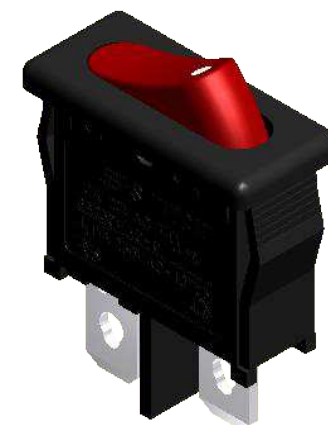

SWITCH FUNCTION		
POS. 1	POS. 2	POS. 3
OFF	NONE	ON
OPEN	N/A	1-1a

NOTES:

1. ALL DIMENSIONS IN MM [INCH]
2. GENERAL TOLERANCE: X.X±0.4
X.XX±0.25
3. TERM. NOS. FOR REF. ONLY
4. RATING: 4(1)A 250VAC, 10A 125VAC, 6A 250VAC
5. MATERIAL: BODY & ROCKER, NYLON 6/6 UL94 V-2
6. ▲ DENOTES CRITICAL PARAMETER.

HOUSING COLOR BLACK

ACTUATOR COLOR RED

REV	PCR NO	DESCRIPTION	DATE	BY
C	22536	UPDATED DIMENSIONS	10/7/16	MJR
B	15821	ADD ROHS, REMOVE DIM, SEM NEM, FI	2/27/06	PH

TITLE R6ABLKREDAF				
SCALE 2:1	DATE 11/30/2005	DR PH	DWG M060303	REV C