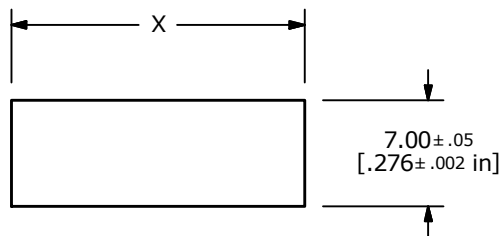

RECOMMENDED P.C.B. PANEL MOUNTING

PANEL THICKNESS	X
0.75-1.25	19.2
1.25-2.00	19.4
2.00-3.00	19.6

SWITCH FUNCTION		
POS. 1	POS. 2	POS. 3
OFF	NONE	ON
OPEN	N/A	1-1a

NOTES:

1. ALL DIMENSIONS IN MM [INCH]
2. GENERAL TOLERANCE: X.X±0.4
  X.XX±0.25
3. TERM. NOS. FOR REF. ONLY
4. RATING: 4(1)A 250VAC, 10A 125VAC, 6A 250VAC
5. MATERIAL: BODY & ROCKER, NYLON 6/6 UL94 V-2
6. ▲ DENOTES CRITICAL PARAMETER.