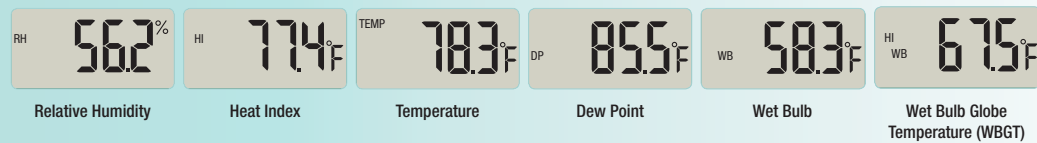

## RH25 Heat Index Psychrometer

Extech's pocket-sized Heat Index Psychrometer Pen easily monitors Heat Index during hot humid days to prevent heat stroke during outdoor activities, sporting events or, indoor workplace. Its pen-sized design makes it convenient to fit into your pocket and carry it wherever you go!

### Features

- Heat Index measures how hot it feels when Humidity is combined with temperature, air movement, and radiant heat. Wet Bulb Globe Temperature (WBGT) considers the effects of temperature, humidity, and direct or radiant sunlight
- Built-in multiparameter sensor measures Heat Index, WBGT, Humidity, Ambient Temperature, Temperature, Dew Point and Wet Bulb
- User Programmable Heat Index/WBGT alarm
- Min/Max/Average
- Data Hold
- Auto power off with disable
- Complete with CR2032 battery

Specifications	Range	Resolution	Basic Accuracy
Temperature	-4 to 122°F (-20 to 50°C)	0.1°F/°C	±1°F/0.6°C
Relative Humidity	0 to 99.9%RH	0.1%RH	±3%RH
Wet Bulb	-4 to 122°F (-20 to 50°C)	0.1°F/°C	
Dew Point	-108.4 to 122°F (-78 to 50°C)	0.1°F/°C	
Heat Index	-50.8 to 401°F (-46 to 205°C)	0.1°F/°C	
WBGT	-13 to 130°F (-25 to 54.5°C)	0.1°F/°C	
Dimensions	5.5x1.4x0.7" (140x35x18mm)		
Weight	1.8oz (50g)		