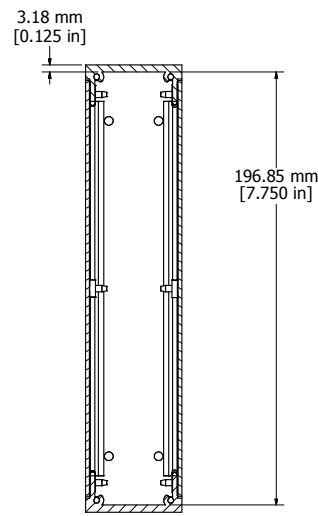

ISOMETRIC VIEW

ASSEMBLY - VIEW FROM TOP

SECTION FF-FF

Enclosures can be Factory Modified (Milling, Drilling, Printing etc.)
Contact Factory mjm@hammondmfg.com for quotes
Solid models of this enclosure available in STEP or IGES.

RM1U0808SBK	
Extruded Aluminum Frame - Type 6063	
2 Panels - .064" Aluminum (5052-H32) Powder Coat	
12 Screws - Flat Head 4-40 x 3/8"	
8 Screws - Flat Head 6-32 x 3/8"	
12 Nuts - #4 Speed Nuts	
4 Self Adhesive Rubber Feet	
ACCESSORIES	
Pull Handles	1427B2BK
MTG. Flanges w/ Screws	RM1UMTGFL