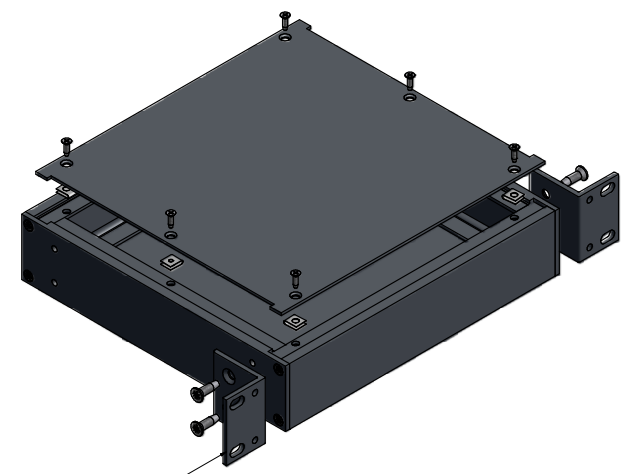

MOUNTING FLANGE
NOT INCLUDED
(SEE ACCESSORIES)

ISOMETRIC VIEW