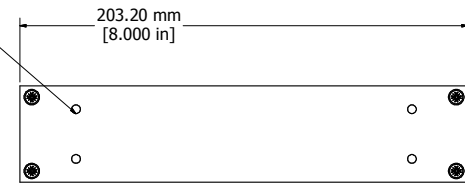

ASSEMBLY - VIEW FROM SIDE

**HAMMOND
MANUFACTURING™**
RM1U0808SBK
www.hammondmfg.com

8 | 7 | 6 | 5 | 4 | 3 | 2 | 1