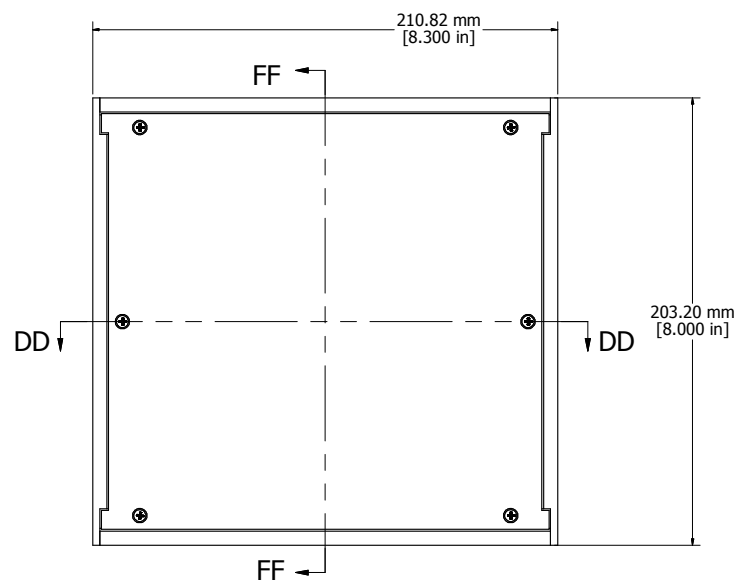

ISOMETRIC VIEW

ASSEMBLY - VIEW FROM TOP

SECTION FF-FF

Enclosures can be Factory Modified (Milling, Drilling, Printing etc.)
Contact Factory mjm@hammondmfg.com for quotes
Solid models of this enclosure available in STEP or IGES.