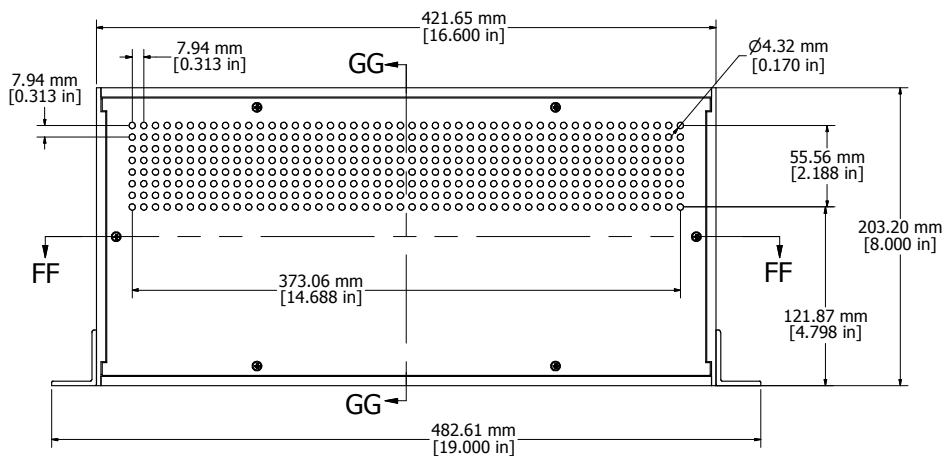

SECTION FF-FF

ASSEMBLY - VIEW FROM TOP

ASSEMBLY - VIEW FROM FRONT

ASSEMBLY - VIEW FROM SIDE

SECTION GG-GG

RM2U1908VBK	
Extruded Aluminum Frame - Type 6063	
2 Panels - .064" Aluminum (5052-H32) Powder Coat	
2 Mounting Brackets - .125" Aluminum	
12 Screws - Flat Head 4-40 x 3/8"	
8 Screws - Counter Sunk Head 6-32 x 3/8"	
4 Screws - Counter Sunk Head 10-32 x 3/8"	
12 Nuts - #4 Speed Nuts	
Four Self Adhesive Rubber Feet - 1421T3	
ACCESSORIES	
PULL HANDLES	1427E1BK