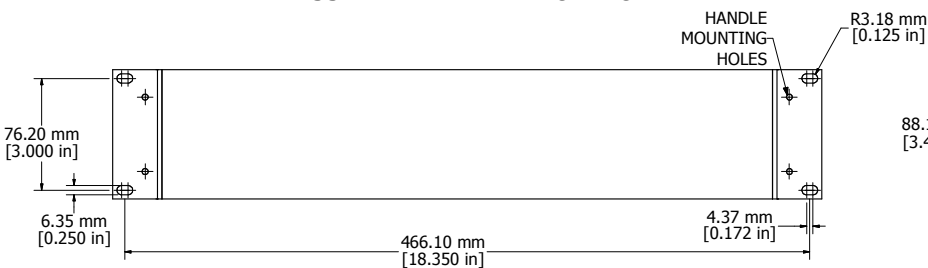

SECTION FF-FF

ASSEMBLY - VIEW FROM TOP

ASSEMBLY - VIEW FROM FRONT

ASSEMBLY - VIEW FROM SIDE

SECTION GG-GG

RM2U1908VBK	
Extruded Aluminum Frame - Type 6063	
2 Panels - .064" Aluminum (5052-H32) Powder Coat	
2 Mounting Brackets - .125" Aluminum	
12 Screws - Flat Head 4-40 x 3/8"	
8 Screws - Counter Sunk Head 6-32 x 3/8"	
4 Screws - Counter Sunk Head 10-32 x 3/8"	
12 Nuts - #4 Speed Nuts	
Four Self Adhesive Rubber Feet - 1421T3	
ACCESSORIES	
PULL HANDLES	1427E1BK