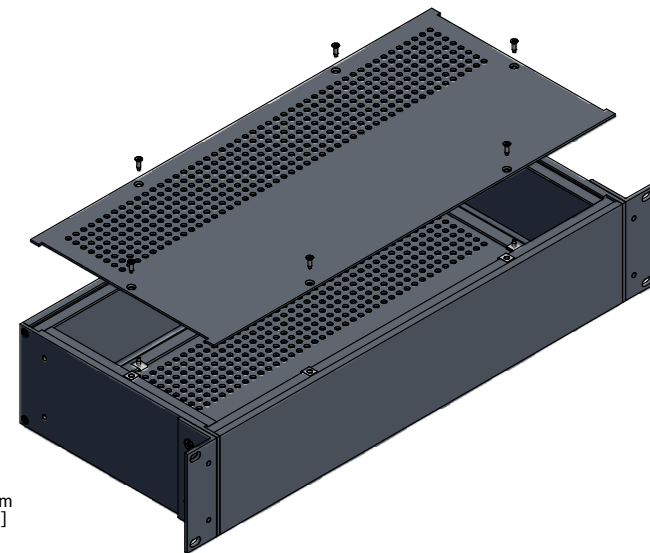

SECTION FF-FF

ASSEMBLY - VIEW FROM TOP

ASSEMBLY - VIEW FROM FRONT

ASSEMBLY - VIEW FROM SIDE

SECTION GG-GG

RM2U1908VBK	
Extruded Aluminum Frame - Type 6063	
2 Panels - .064" Aluminum (5052-H32) Powder Coat	
2 Mounting Brackets - .125" Aluminum	
12 Screws - Flat Head 4-40 x 3/8"	
8 Screws - Counter Sunk Head 6-32 x 3/8"	
4 Screws - Counter Sunk Head 10-32 x 3/8"	
12 Nuts - #4 Speed Nuts	
Four Self Adhesive Rubber Feet - 1421T3	
ACCESSORIES	
PULL HANDLES	1427E1BK