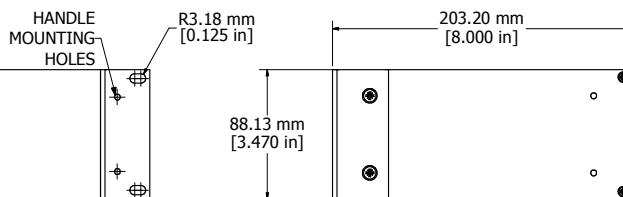

SECTION FF-FF

ASSEMBLY - VIEW FROM TOP

ASSEMBLY - VIEW FROM FRONT

ASSEMBLY - VIEW FROM SIDE

SECTION GG-GG

RM2U1908VBK	
Extruded Aluminum Frame - Type 6063	
2 Panels - .064" Aluminum (5052-H32) Powder Coat	
2 Mounting Brackets - .125" Aluminum	
12 Screws - Flat Head 4-40 x 3/8"	
8 Screws - Counter Sunk Head 6-32 x 3/8"	
4 Screws - Counter Sunk Head 10-32 x 3/8"	
12 Nuts - #4 Speed Nuts	
Four Self Adhesive Rubber Feet - 1421T3	
ACCESSORIES	
PULL HANDLES	1427E1BK