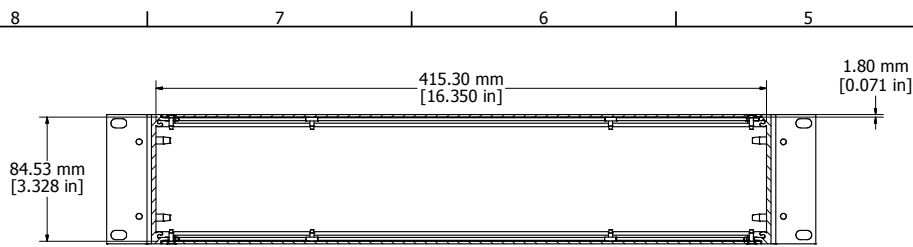

SECTION FF-FF

ASSEMBLY - VIEW FROM TOP

ASSEMBLY - VIEW FROM FRONT

ASSEMBLY - VIEW FROM SIDE

SECTION GG-GG

RM2U1908VBK	
Extruded Aluminum Frame - Type 6063	
2 Panels - .064" Aluminum (5052-H32) Powder Coat	
2 Mounting Brackets - .125" Aluminum	
12 Screws - Flat Head 4-40 x 3/8"	
8 Screws - Counter Sunk Head 6-32 x 3/8"	
4 Screws - Counter Sunk Head 10-32 x 3/8"	
12 Nuts - #4 Speed Nuts	
Four Self Adhesive Rubber Feet - 1421T3	
ACCESSORIES	
PULL HANDLES	1427E1BK