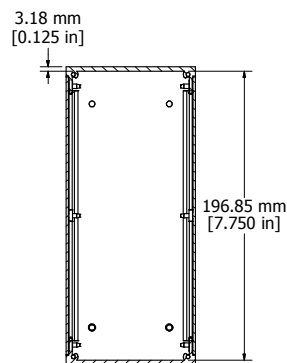

SECTION FF-FF

ASSEMBLY - VIEW FROM TOP

ASSEMBLY - VIEW FROM FRONT

ASSEMBLY - VIEW FROM SIDE

SECTION GG-GG

RM2U1908VBK	
Extruded Aluminum Frame - Type 6063	
2 Panels - .064" Aluminum (5052-H32) Powder Coat	
2 Mounting Brackets - .125" Aluminum	
12 Screws - Flat Head 4-40 x 3/8"	
8 Screws - Counter Sunk Head 6-32 x 3/8"	
4 Screws - Counter Sunk Head 10-32 x 3/8"	
12 Nuts - #4 Speed Nuts	
Four Self Adhesive Rubber Feet - 1421T3	
ACCESSORIES	
PULL HANDLES	1427E1BK