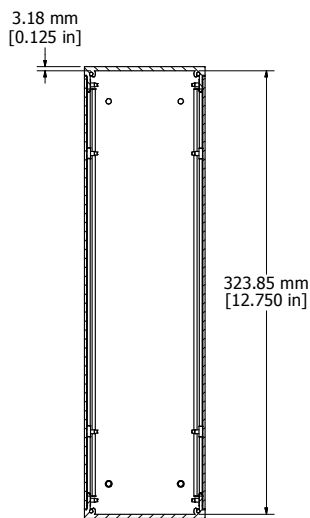

SECTION JJ-JJ

ASSEMBLY - VIEW FROM TOP

SECTION KK-KK

ASSEMBLY - VIEW FROM FRONT

ASSEMBLY - VIEW FROM SIDE

RM2U1913SBK	
Extruded Aluminum Frame - Type 6063	
2 Panels - .064" Aluminum (5052-H32) Powder Coat	
2 Mounting Brackets - .125" Aluminum	
16 Screws - Flat Head 4-40 x 3/8"	
8 Screws - Counter Sunk Head 6-32 x 3/8"	
4 Screws - Counter Sunk Head 10-32 x 3/8"	
16 Nuts - #4 Speed Nuts	
Four Self Adhesive Rubber Feet - 1421T3	
ACCESSORIES	
PULL HANDLES	1427E1BK