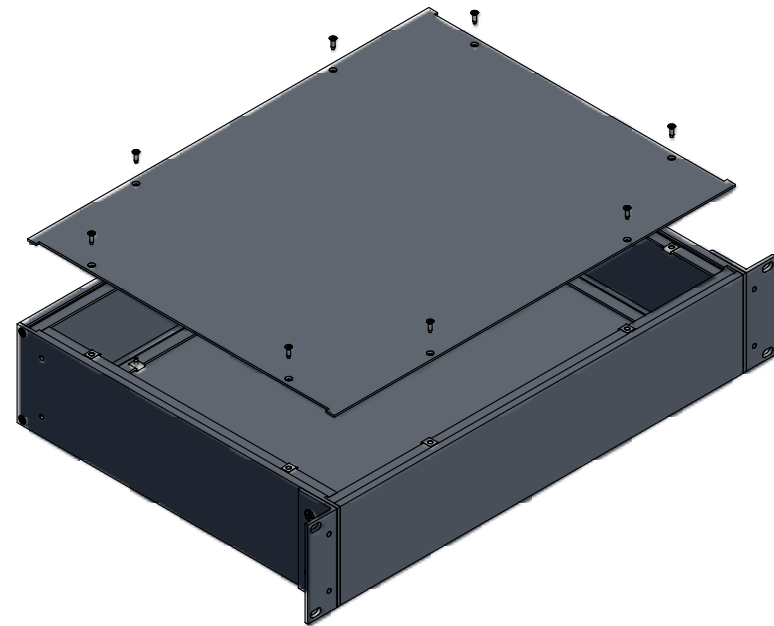

SECTION JJ-JJ

ASSEMBLY - VIEW FROM TOP

SECTION KK-KK

ASSEMBLY - VIEW FROM FRONT

ASSEMBLY - VIEW FROM SIDE

RM2U1913SBK	
Extruded Aluminum Frame - Type 6063	
2 Panels - .064" Aluminum (5052-H32) Powder Coat	
2 Mounting Brackets - .125" Aluminum	
16 Screws - Flat Head 4-40 x 3/8"	
8 Screws - Counter Sunk Head 6-32 x 3/8"	
4 Screws - Counter Sunk Head 10-32 x 3/8"	
16 Nuts - #4 Speed Nuts	
Four Self Adhesive Rubber Feet - 1421T3	
ACCESSORIES	
PULL HANDLES	1427E1BK