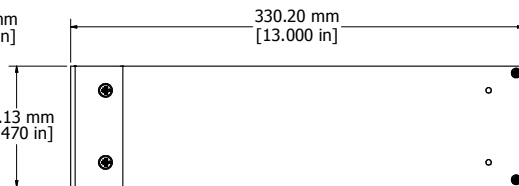

SECTION JJ-JJ

ASSEMBLY - VIEW FROM TOP

SECTION KK-KK

ASSEMBLY - VIEW FROM FRONT

ASSEMBLY - VIEW FROM SIDE

RM2U1913SBK	
Extruded Aluminum Frame - Type 6063	
2 Panels - .064" Aluminum (5052-H32) Powder Coat	
2 Mounting Brackets - .125" Aluminum	
16 Screws - Flat Head 4-40 x 3/8"	
8 Screws - Counter Sunk Head 6-32 x 3/8"	
4 Screws - Counter Sunk Head 10-32 x 3/8"	
16 Nuts - #4 Speed Nuts	
Four Self Adhesive Rubber Feet - 1421T3	
ACCESSORIES	
PULL HANDLES	1427E1BK