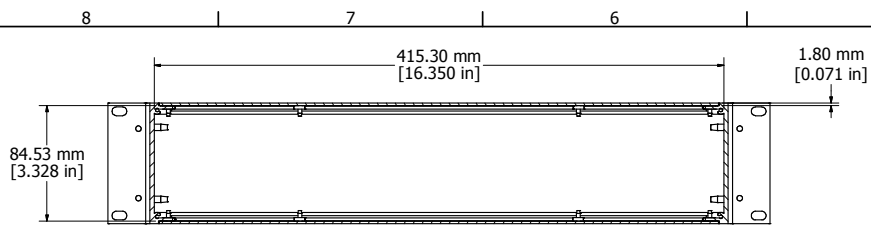

SECTION JJ-JJ

ASSEMBLY - VIEW FROM TOP

SECTION KK-KK

ASSEMBLY - VIEW FROM FRONT

ASSEMBLY - VIEW FROM SIDE

RM2U1913SBK	
Extruded Aluminum Frame - Type 6063	
2 Panels - .064" Aluminum (5052-H32) Powder Coat	
2 Mounting Brackets - .125" Aluminum	
16 Screws - Flat Head 4-40 x 3/8"	
8 Screws - Counter Sunk Head 6-32 x 3/8"	
4 Screws - Counter Sunk Head 10-32 x 3/8"	
16 Nuts - #4 Speed Nuts	
Four Self Adhesive Rubber Feet - 1421T3	
ACCESSORIES	
PULL HANDLES	1427E1BK