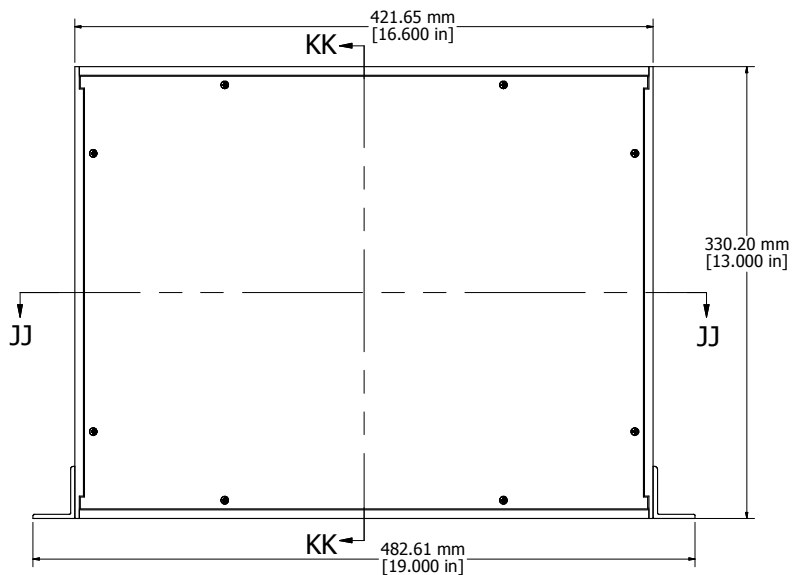

SECTION JJ-JJ

ASSEMBLY - VIEW FROM TOP

SECTION KK-KK

ASSEMBLY - VIEW FROM FRONT

ASSEMBLY - VIEW FROM SIDE

RM2U1913SBK	
Extruded Aluminum Frame - Type 6063	
2 Panels - .064" Aluminum (5052-H32) Powder Coat	
2 Mounting Brackets - .125" Aluminum	
16 Screws - Flat Head 4-40 x 3/8"	
8 Screws - Counter Sunk Head 6-32 x 3/8"	
4 Screws - Counter Sunk Head 10-32 x 3/8"	
16 Nuts - #4 Speed Nuts	
Four Self Adhesive Rubber Feet - 1421T3	
ACCESSORIES	
PULL HANDLES	1427E1BK