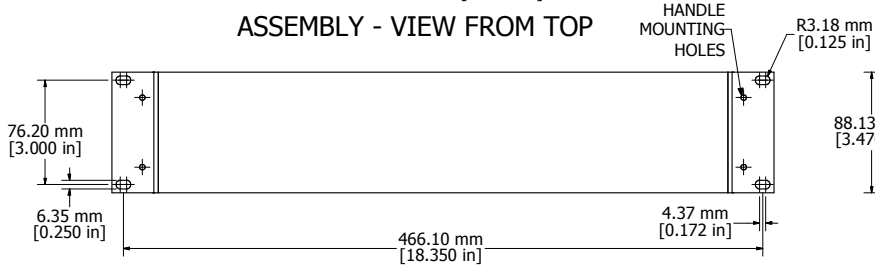

SECTION JJ-JJ

ASSEMBLY - VIEW FROM TOP

SECTION KK-KK

ASSEMBLY - VIEW FROM FRONT

ASSEMBLY - VIEW FROM SIDE

RM2U1913SBK	
Extruded Aluminum Frame - Type 6063	
2 Panels - .064" Aluminum (5052-H32) Powder Coat	
2 Mounting Brackets - .125" Aluminum	
16 Screws - Flat Head 4-40 x 3/8"	
8 Screws - Counter Sunk Head 6-32 x 3/8"	
4 Screws - Counter Sunk Head 10-32 x 3/8"	
16 Nuts - #4 Speed Nuts	
Four Self Adhesive Rubber Feet - 1421T3	
ACCESSORIES	
PULL HANDLES	1427E1BK