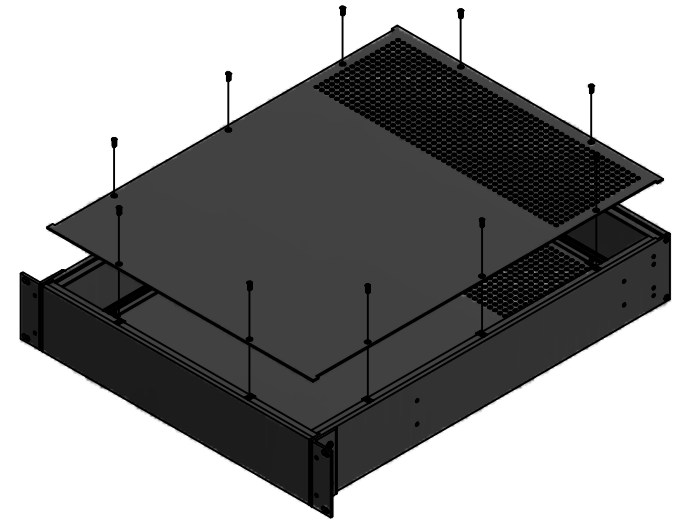

SECTION B-B

ASSEMBLY - TOP VIEW

ASSEMBLY - FRONT VIEW

SECTION A-A

ASSEMBLY - SIDE VIEW

EXPLODED ISOMETRIC VIEW

Enclosures can be Factory Modified (Milling, Drilling, Printing etc.)  
 Contact Factory - [mjm@hammondmg.com](mailto:mjm@hammondmg.com) for quotes  
 Solid models of this enclosure available in STEP or IGES.

RM2U1922VBK	
Extruded Aluminum Frame - Type 6063	
2 Panels - .064" Aluminum (5052-H32) Powder Coat	
2 Mounting Brackets - .125" Aluminum	
20 Screws - Flat Head 4-40 x 3/8"	
8 Screws - Counter Sunk Head 6-32 x 3/8"	
4 Screws - Counter Sunk Head 10-32 x 3/8"	
20 Nuts - #4 Speed Nuts	
Four Self Adhesive Rubber Feet - 1421T3	
ACCESSORIES	
PULL HANDLES	1427E1BK
REAR BRACKET KIT	RM2U18BRKT