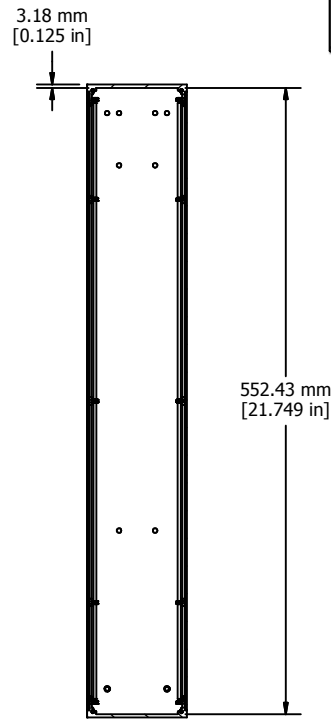

SECTION B-B

ASSEMBLY - TOP VIEW

ASSEMBLY - FRONT VIEW

SECTION A-A

ASSEMBLY - SIDE VIEW

EXPLODED ISOMETRIC VIEW

Enclosures can be Factory Modified (Milling, Drilling, Printing etc.)  
 Contact Factory - [mjm@hammondmg.com](mailto:mjm@hammondmg.com) for quotes  
 Solid models of this enclosure available in STEP or IGES.

RM2U1922VBK	
Extruded Aluminum Frame - Type 6063	
2 Panels - .064" Aluminum (5052-H32) Powder Coat	
2 Mounting Brackets - .125" Aluminum	
20 Screws - Flat Head 4-40 x 3/8"	
8 Screws - Counter Sunk Head 6-32 x 3/8"	
4 Screws - Counter Sunk Head 10-32 x 3/8"	
20 Nuts - #4 Speed Nuts	
Four Self Adhesive Rubber Feet - 1421T3	
ACCESSORIES	
PULL HANDLES	1427E1BK
REAR BRACKET KIT	RM2U18BRKT