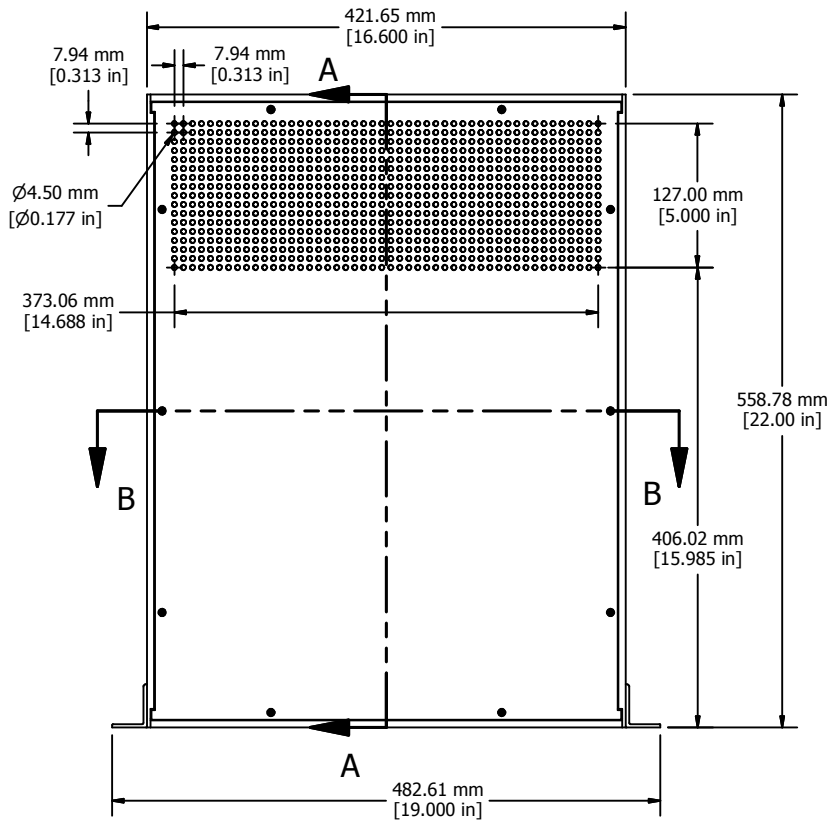

SECTION B-B

ASSEMBLY - TOP VIEW

ASSEMBLY - FRONT VIEW

SECTION A-A

ASSEMBLY - SIDE VIEW

EXPLODED ISOMETRIC VIEW

Enclosures can be Factory Modified (Milling, Drilling, Printing etc.)  
 Contact Factory - [mjm@hammondmg.com](mailto:mjm@hammondmg.com) for quotes  
 Solid models of this enclosure available in STEP or IGES.