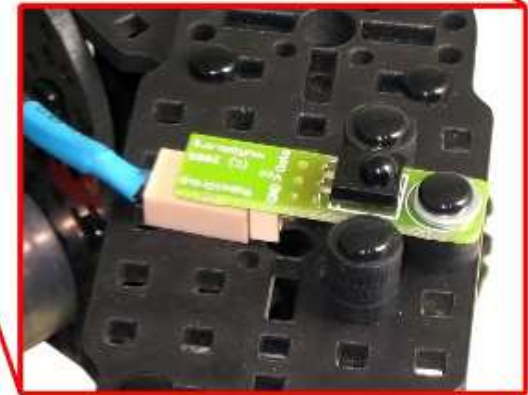

1x

1x

54

53

Designed by RobotGroup Argentina. (c) 2010-2012 Mónica J. Paves Palacios and Julián U. da Silva Gillig (<http://robotgroup.com.ar>). Produced by Multiplo LLC. This document is distributed under the RobotGroup-Multiplo Pacifist License (RMPL), either version 1.0 of the licence, or (at your option) any later version. The last version of this license can be downloaded from <http://miniblog.org>.