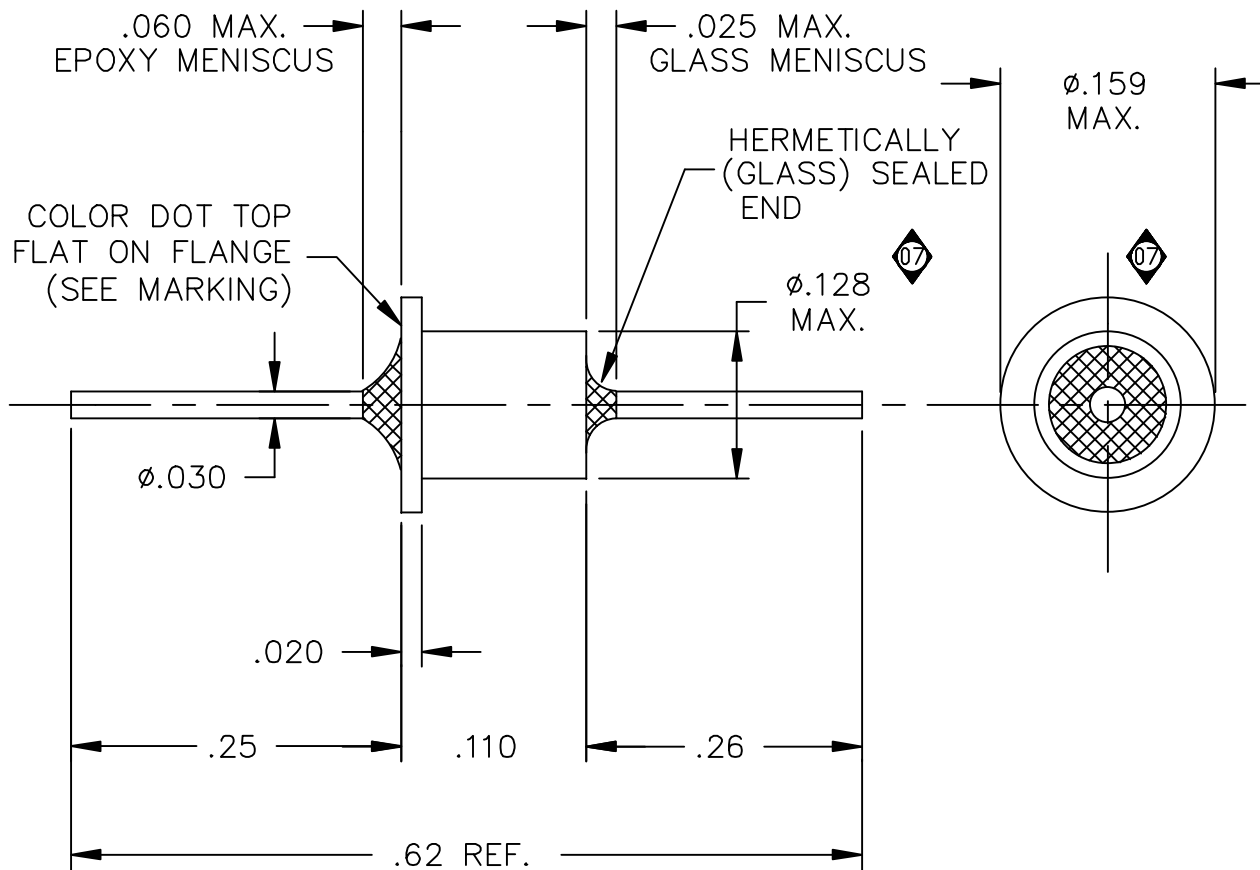

Email & Skype: info@chipsmall.com Web: www.chipsmall.com

Address: A1208, Overseas Decoration Building, #122 Zhenhua RD., Futian, Shenzhen, China

LEAD FINISH: GOLD	
CASING FINISH: GOLD	
CAPACITANCE	5000pF
TEMP. RANGE	-55°C TO 125°C
CURRENT	5 AMP MAX.
WORKING VOLTAGE	125°C -- VAC MAX. 125°C 100 VDC MAX.
D.C. RESISTANCE	.01ohms MAX.
MIN. I.L. PER MIL-STD-220 AT 25°C NO LOAD	
FREQ. MHz	I.L. (db)
10	15
30	20
100	30
300	35
1 GHz	45
10 GHz	55
SCHEMATIC	
MARKING:	
PART: BLUE DOT	
BAG: SCI-9910-502	
DATE CODE	
QTY.	

- NOTES:
1. SUGGESTED MOUNTING HOLE = $\phi.132 \pm .002$
 2. MAX. SOLDERING TEMP. : 260°C FOR 20 SEC. MAX.

	07	06	05	REV. NO.	TOLERANCES UNLESS OTHERWISE SPECIFIED	 SPECTRUM CONTROL INC.	FAIRVIEW PENNSYLVANIA	
	CN 47726-ENG	CN 200034	CN 178253	CHANGE NOTICE	Fractions $\pm 1/64$		Dwn. KAUFFMAN	Description
					Dec. $.xx \pm .03$		Date 4-2-09	FEEDTHRU FILTER
					Dec. $.xxx \pm .005$		Engr. FLEMING	SCI 9910-502
					Angles $\pm 0^\circ 30'$		Scale NONE	
					CODE IDENT. NO. DLSP2			