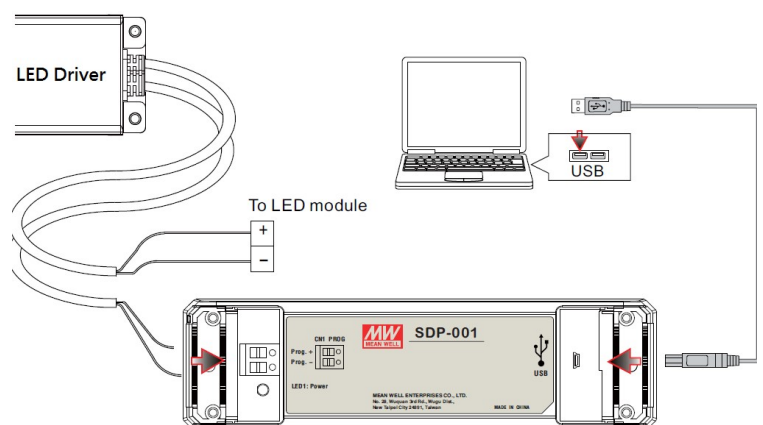

■ Order Information

- Model No.: SDP-001
- Dimension: 165*46*23mm (L*W*H)
- Packing: 0.1Kg; 84pcs/8.4Kgs/1.14CUFT

(*) Please contact MEAN WELL for more details.