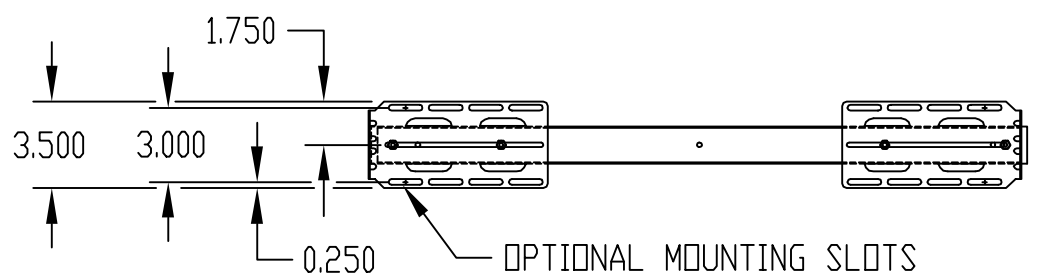

PART NAME

SLIDING SHELF

PART No.

SH-2387 TO SH-2494

**MATERIAL:**

SHELF & MOUNTING BRACKETS \_\_\_\_\_ 16 GA. STEEL

**FINISH:**

SHELF & MOUNTING BRACKETS \_\_\_\_\_ SMOOTH BLACK

SLIDES \_\_\_\_\_ BRIGHT ZINC PLATE

DETAIL "A"  
DETAIL OF MOUNTING CONFIGURATION

PART NO.		SHELF		SLIDE			E	F	G	H	I	J
				LENGTH	TRAVEL	LOAD RATING						
PLAIN	VENTED	A	B	C	D							
SH-2387	SH-2391	17	14.250	12	9	140	17.875	8	12.000	29	14.500	270
SH-2388	SH-2392		17.750	16	12	120		10	15.000			330
SH-2389	SH-2393		21.250	20	15	92		12	18.000			390
SH-2390	SH-2394	17	26.500	26	19	70	17.875	16	24.000	29	14.500	510
SH-2487	SH-2491	22	14.250	12	9	140	22.875	8	12.000	41	20.500	378
SH-2488	SH-2492		17.750	16	12	120		10	15.000			462
SH-2489	SH-2493		21.250	20	15	92		12	18.000			546
SH-2490	SH-2494	22	26.500	26	19	70	22.875	16	24.000	41	20.500	714