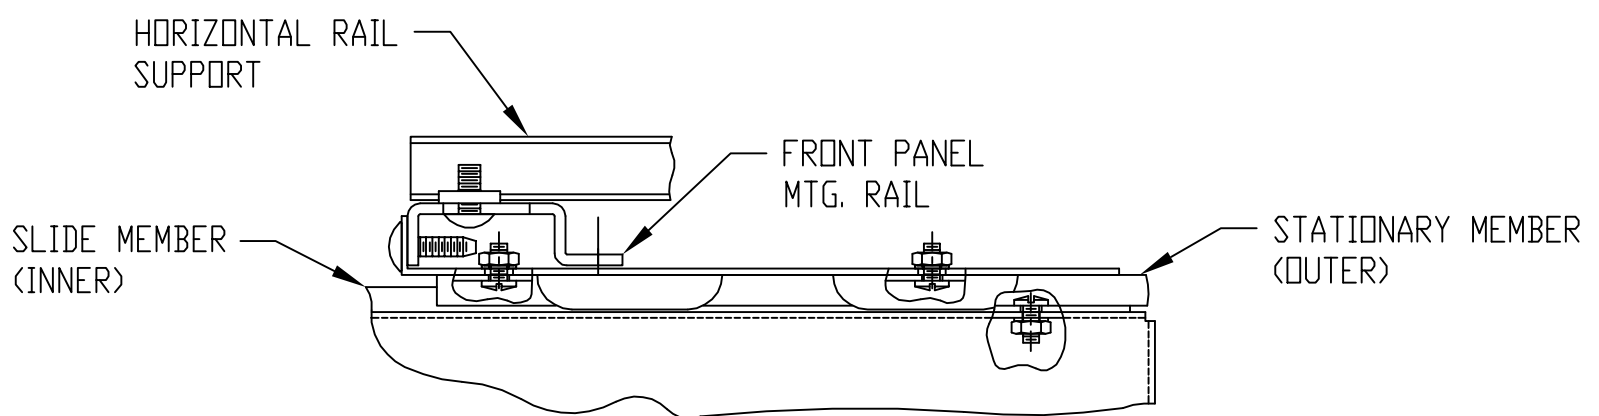

PART NAME

SLIDING SHELF

PART No.

SH-2387 TO SH-2494

**MATERIAL:**

SHELF & MOUNTING BRACKETS \_\_\_\_\_ 16 GA. STEEL

**FINISH:**

SHELF & MOUNTING BRACKETS \_\_\_\_\_ SMOOTH BLACK

SLIDES \_\_\_\_\_ BRIGHT ZINC PLATE

DETAIL "A"  
DETAIL OF MOUNTING CONFIGURATION

PART NO.		SHELF		SLIDE			E	F	G	H	I	J
				LENGTH	TRAVEL	LOAD RATING						
PLAIN	VENTED	A	B	C	D							
SH-2387	SH-2391	17	14.250	12	9	140	17.875	8	12.000	29	14.500	270
SH-2388	SH-2392		17.750	16	12	120		10	15.000			330
SH-2389	SH-2393		21.250	20	15	92		12	18.000			390
SH-2390	SH-2394	17	26.500	26	19	70	17.875	16	24.000	29	14.500	510
SH-2487	SH-2491	22	14.250	12	9	140	22.875	8	12.000	41	20.500	378
SH-2488	SH-2492		17.750	16	12	120		10	15.000			462
SH-2489	SH-2493		21.250	20	15	92		12	18.000			546
SH-2490	SH-2494	22	26.500	26	19	70	22.875	16	24.000	41	20.500	714