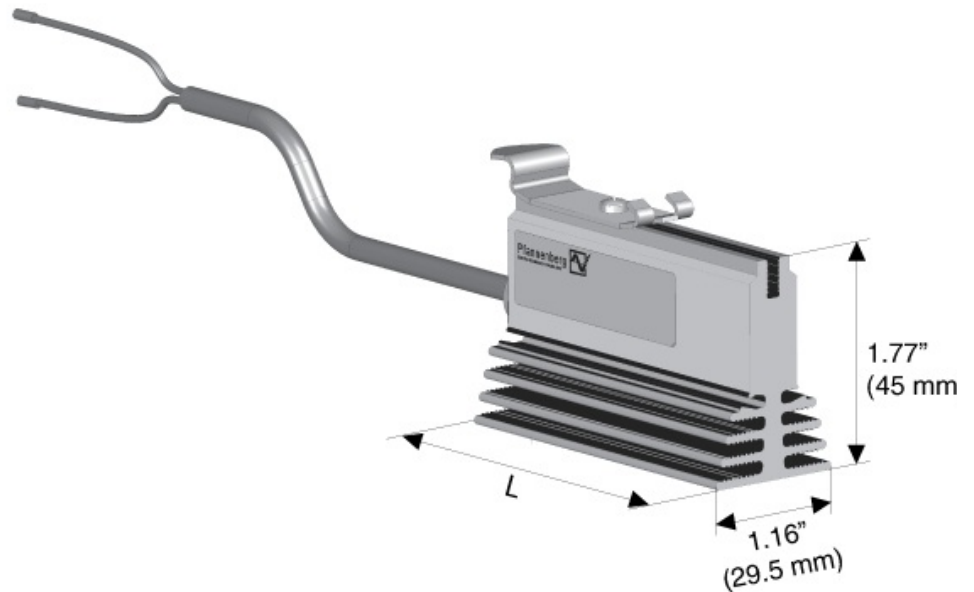

Part No.	Watts	Max. Current	L	Ship Wt lbs
SHGM1410	10	1	1.97	0.5
SHGM1420	20	1.1	2.95	0.5
SHGM1430	30	1.2	2.95	0.5

Operating Voltage:	110-250 AC 50/60 Hz
Heating Element:	Resistor, self regulating
Heating Body:	Aluminum, black anodised
Max surface temperature:	10w @ 203°F/95°C 20w @239°F/115°C 30w @284°F/140°C
Connection:	Connecting cable 11.8"