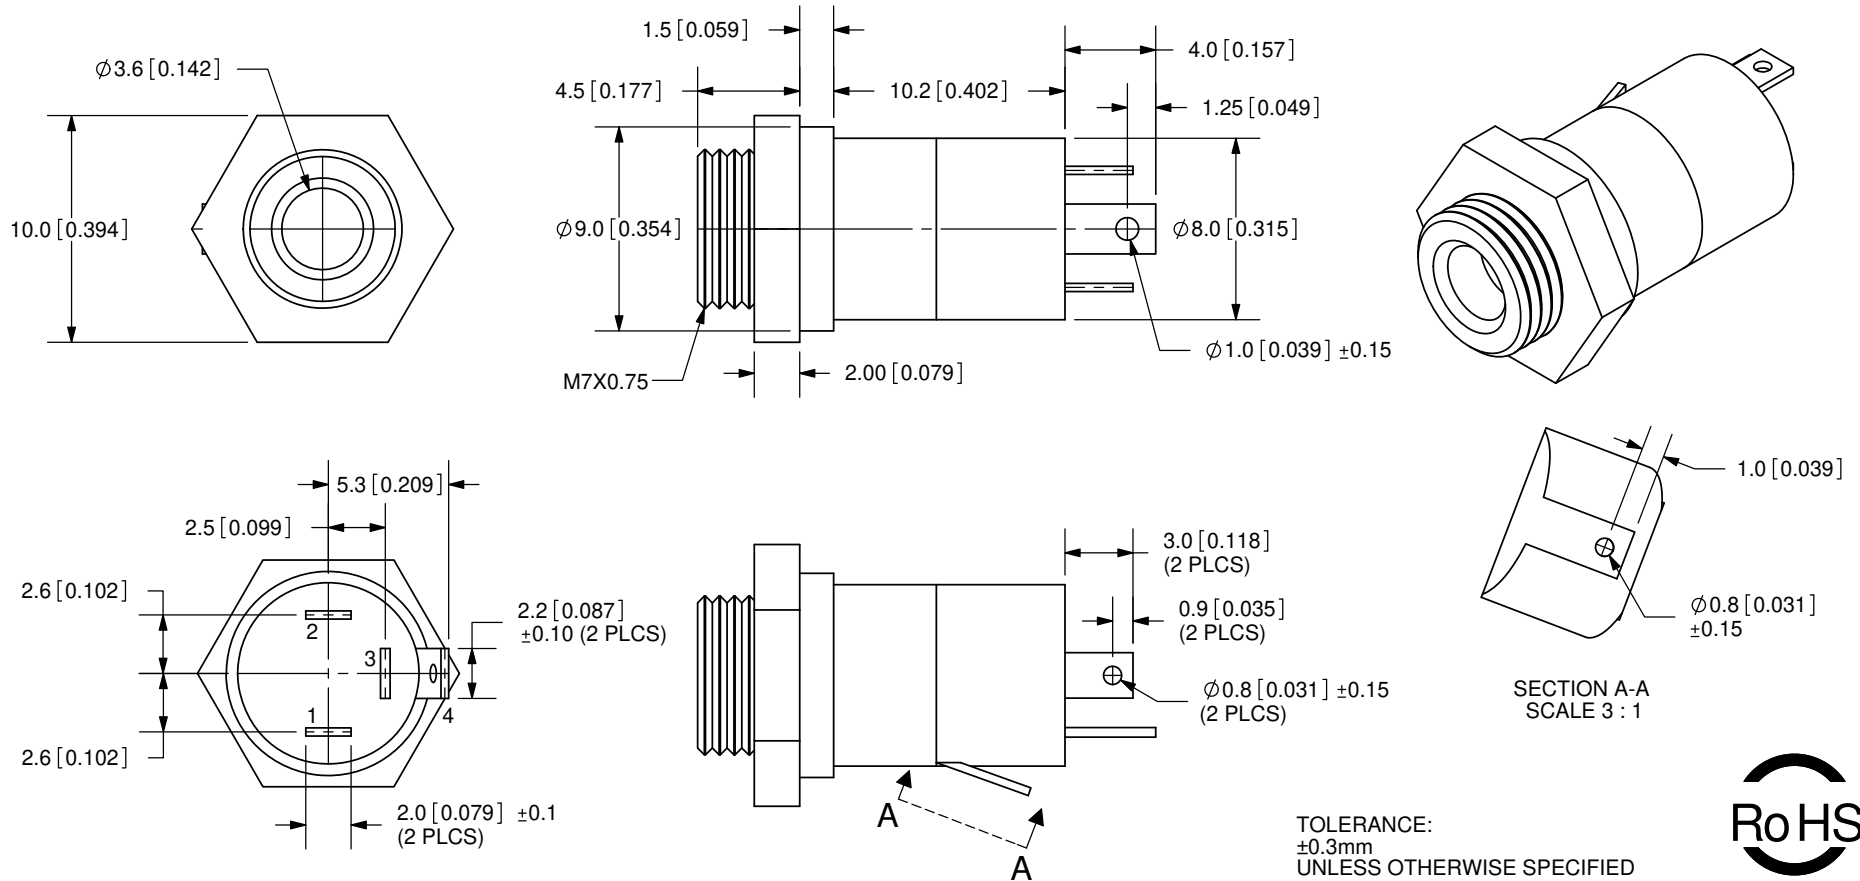

REV.	DESCRIPTION	DATE
A	NEW DRAWING	9/8/2008
B	CORRECTED RATING TYPO	01/09/2015

TOLERANCE:
±0.3mm
UNLESS OTHERWISE SPECIFIED

△ SPECIFICATIONS:
RATING: 16VDC @ 20mA~0.3A
CONTACT RESISTANCE: 50m OHMS MAX
INSULATION RESISTANCE: 100M OHMS MIN: 500V DC
VOLTAGE WITHSTAND: 500V AC R.M.S. FOR 1 MINUTE
LIFE: 5,000 CYCLES